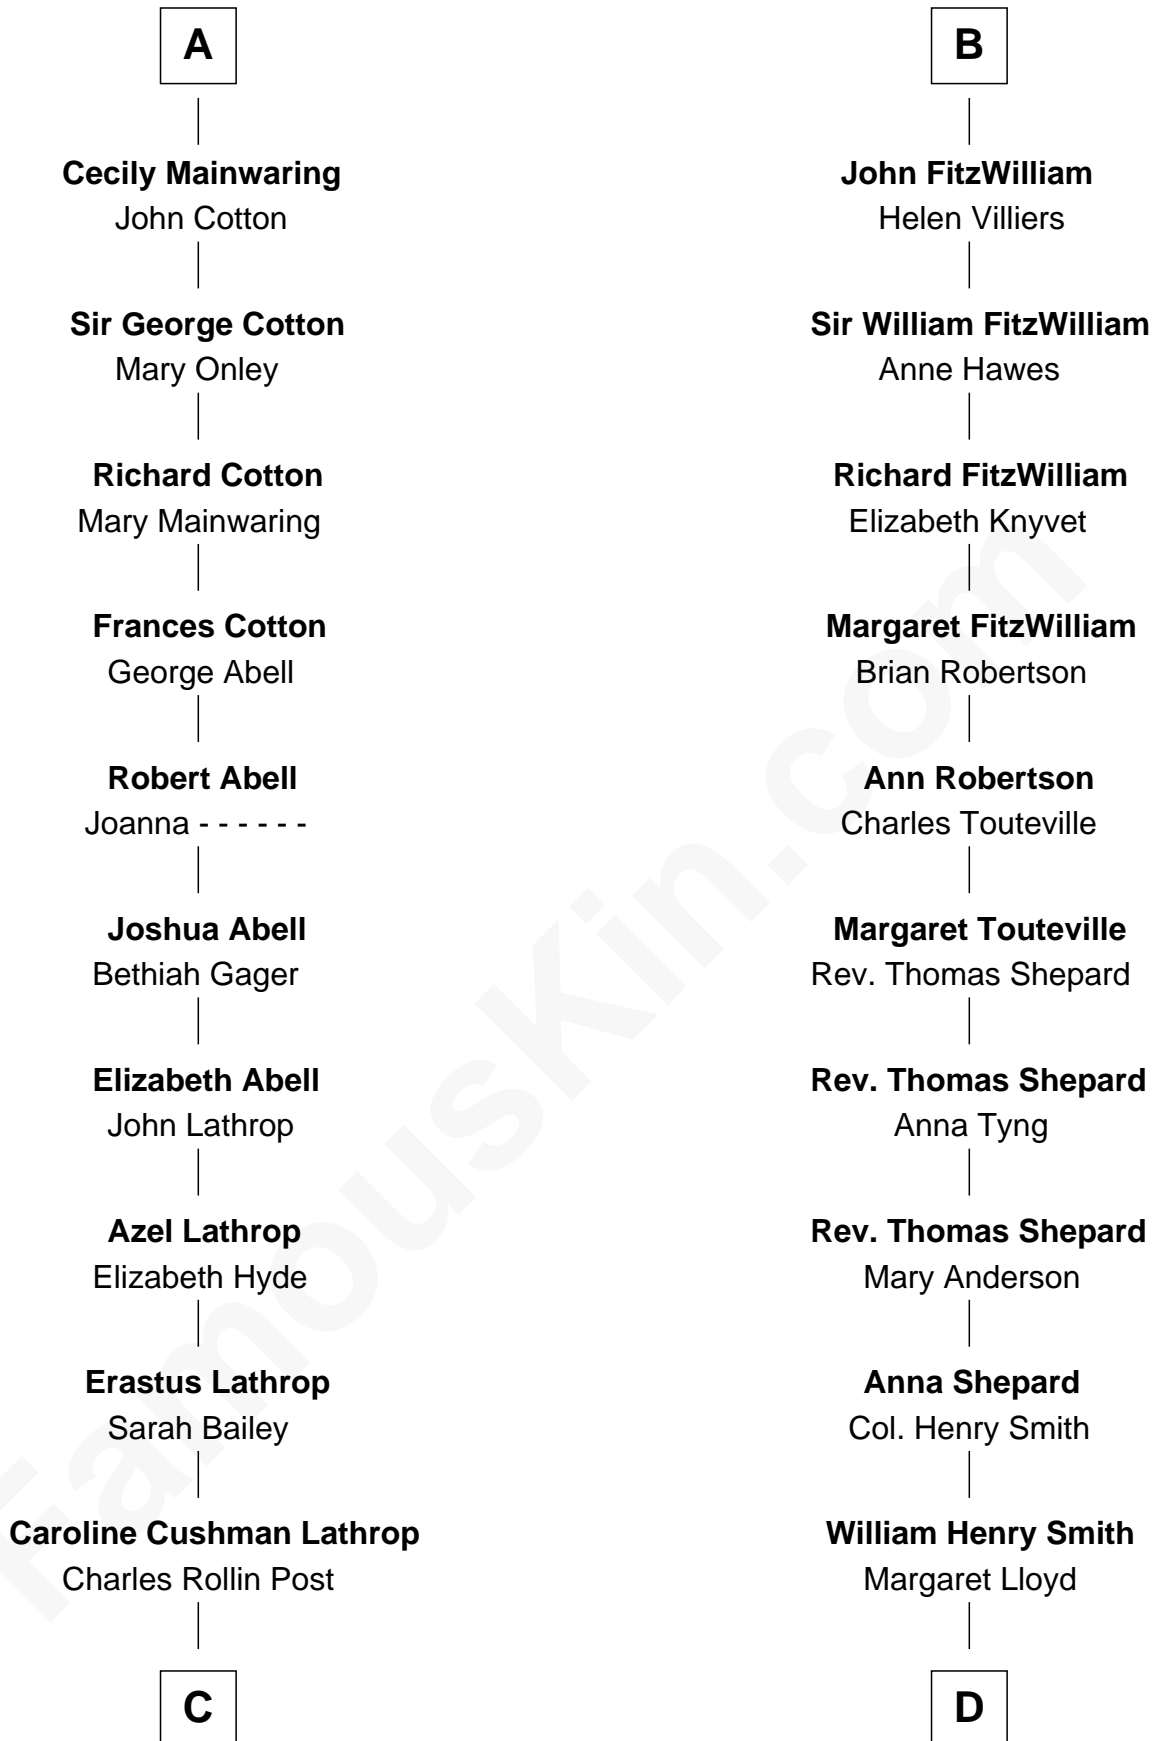

FamousKin.com Relationship Chart of

Marjorie Post

Founder of General Foods

18th cousin 3 times removed of

Franklin D. Roosevelt

32nd U.S. President

Sir Richard FitzRoy

Rose de Dover

C

Charles William Post
Elle Letitia Merriweather

Marjorie Post
Founder of General Foods

D

Rebecca Smith
John Aspinwall

John Aspinwall
Susan Howland

Mary Rebecca Aspinwall
Isaac Daniel Roosevelt

James Roosevelt
Sara Delano