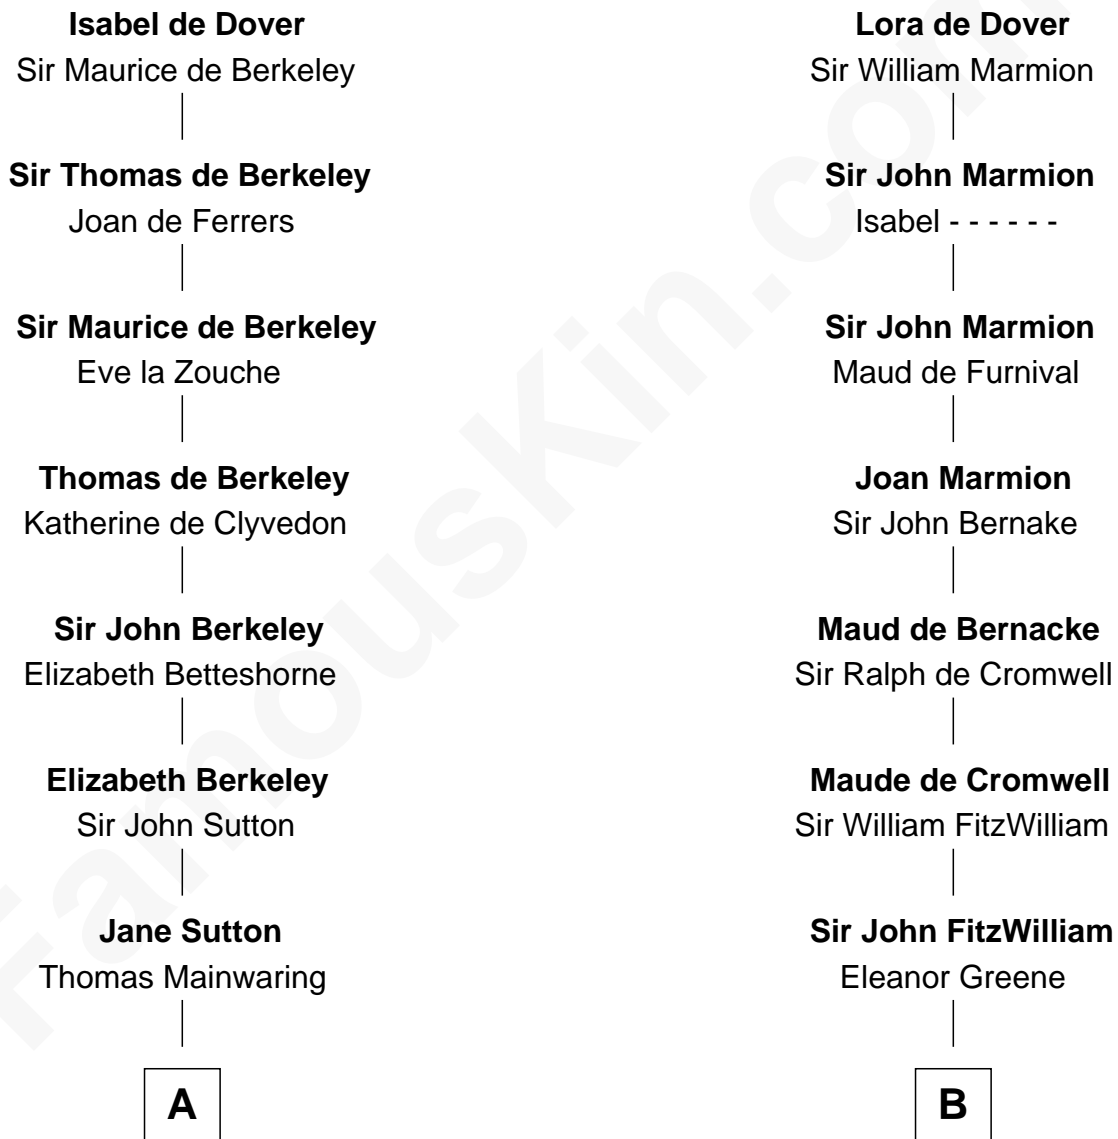

FamousKin.com Relationship Chart of

Marjorie Post

Founder of General Foods

18th cousin 3 times removed of

Franklin D. Roosevelt

32nd U.S. President

Sir Richard FitzRoy

Rose de Dover

C

Charles William Post
Elle Letitia Merriweather

Marjorie Post
Founder of General Foods

D

Rebecca Smith
John Aspinwall

John Aspinwall
Susan Howland

Mary Rebecca Aspinwall
Isaac Daniel Roosevelt

James Roosevelt
Sara Delano