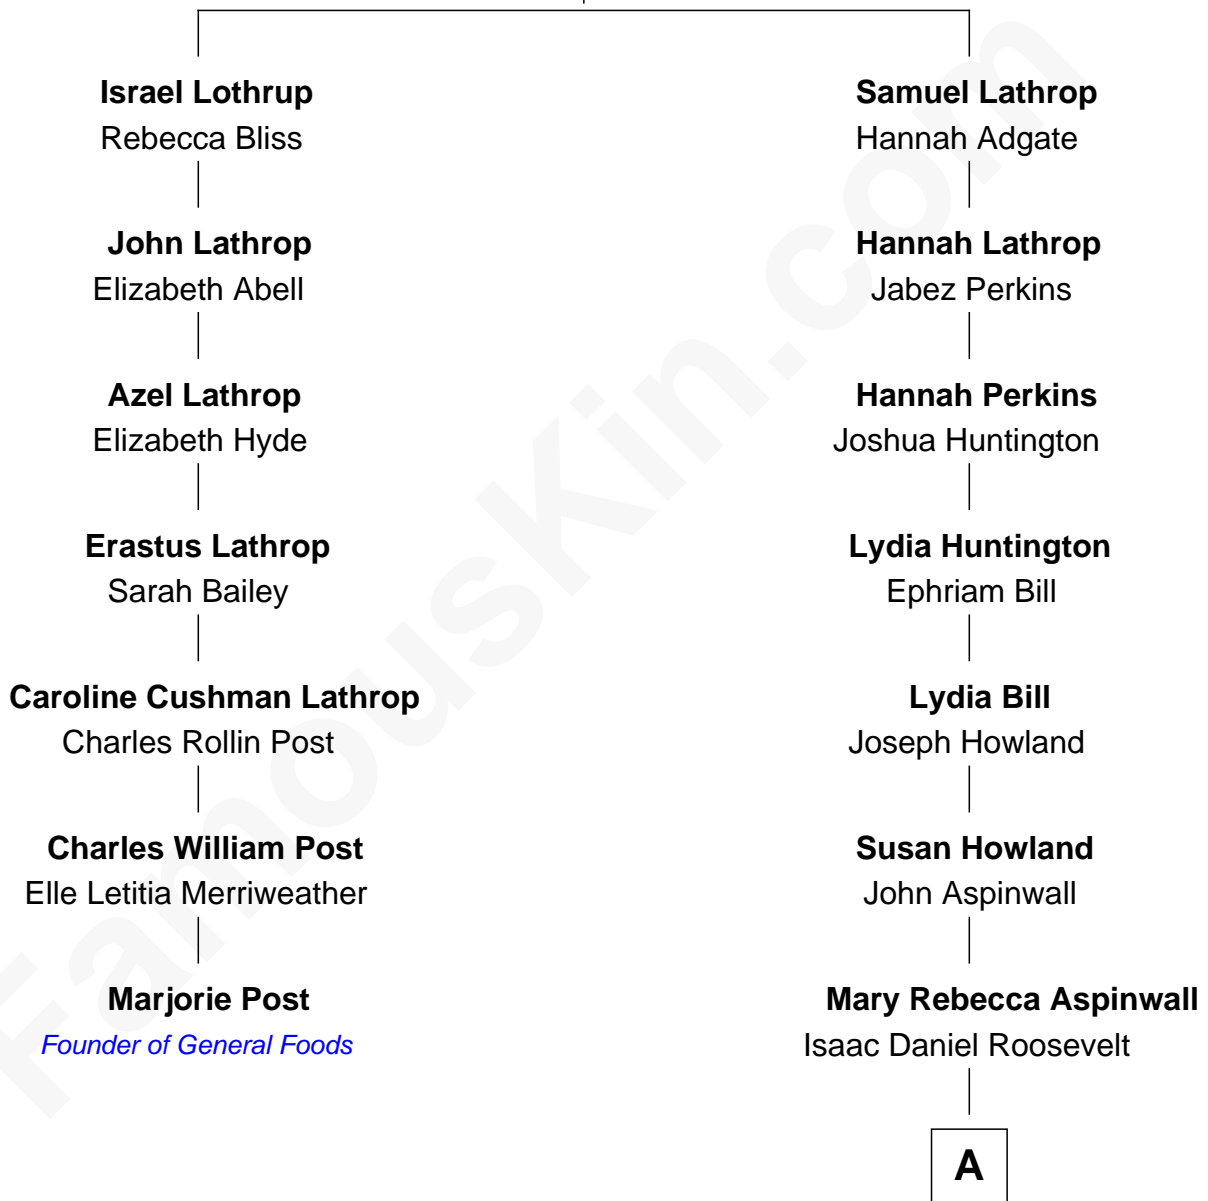

FamousKin.com Relationship Chart of

Marjorie Post

Founder of General Foods

6th cousin 2 times removed of

Franklin D. Roosevelt

32nd U.S. President

Samuel Lothrop
Elizabeth Scudder

A

|
James Roosevelt

Sara Delano

|
Franklin D. Roosevelt

32nd U.S. President

FamousKin.com