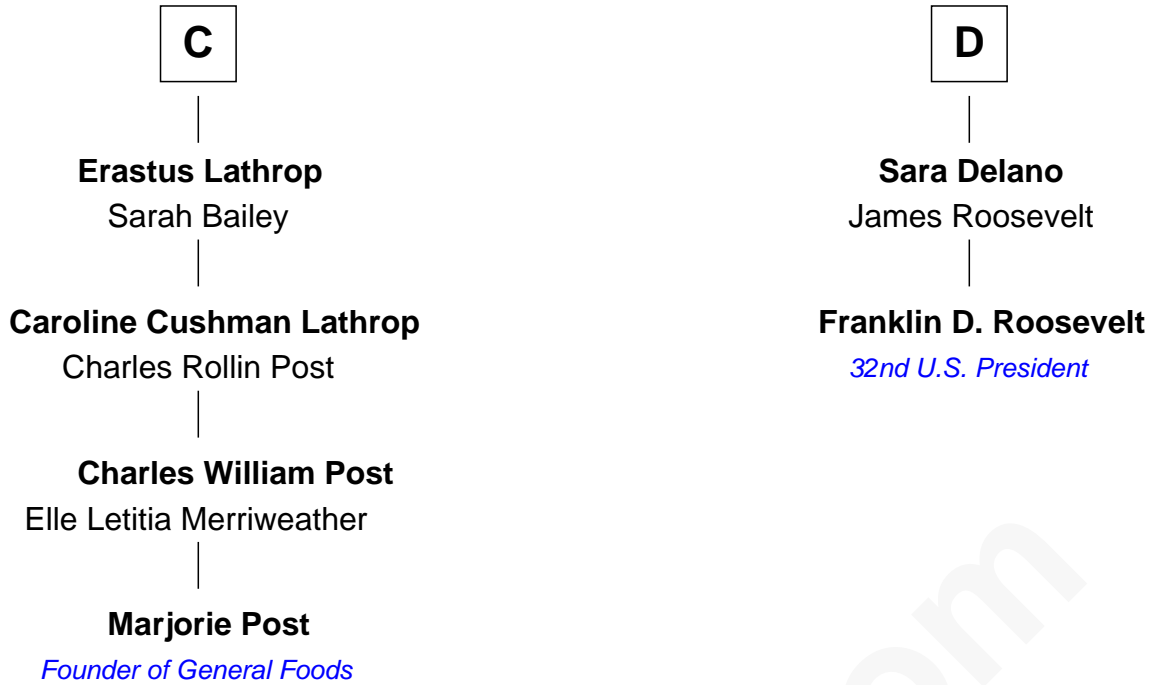

FamousKin.com Relationship Chart of

Marjorie Post

Founder of General Foods

18th cousin 2 times removed of

Franklin D. Roosevelt

32nd U.S. President

Sir Gilbert Talbot

Pernel le Boteler

Ankaret le Strange

Mary Talbot

Sir Thomas Greene

Sir Thomas Greene

Phillippa Ferrers

Elizabeth Greene

William Raleigh

Sir Edward Raleigh

Margaret Verney

Sir Edward Raleigh

Anne Chamberlayne

Bridget Raleigh

Sir John Cope

B

FamousKin.com