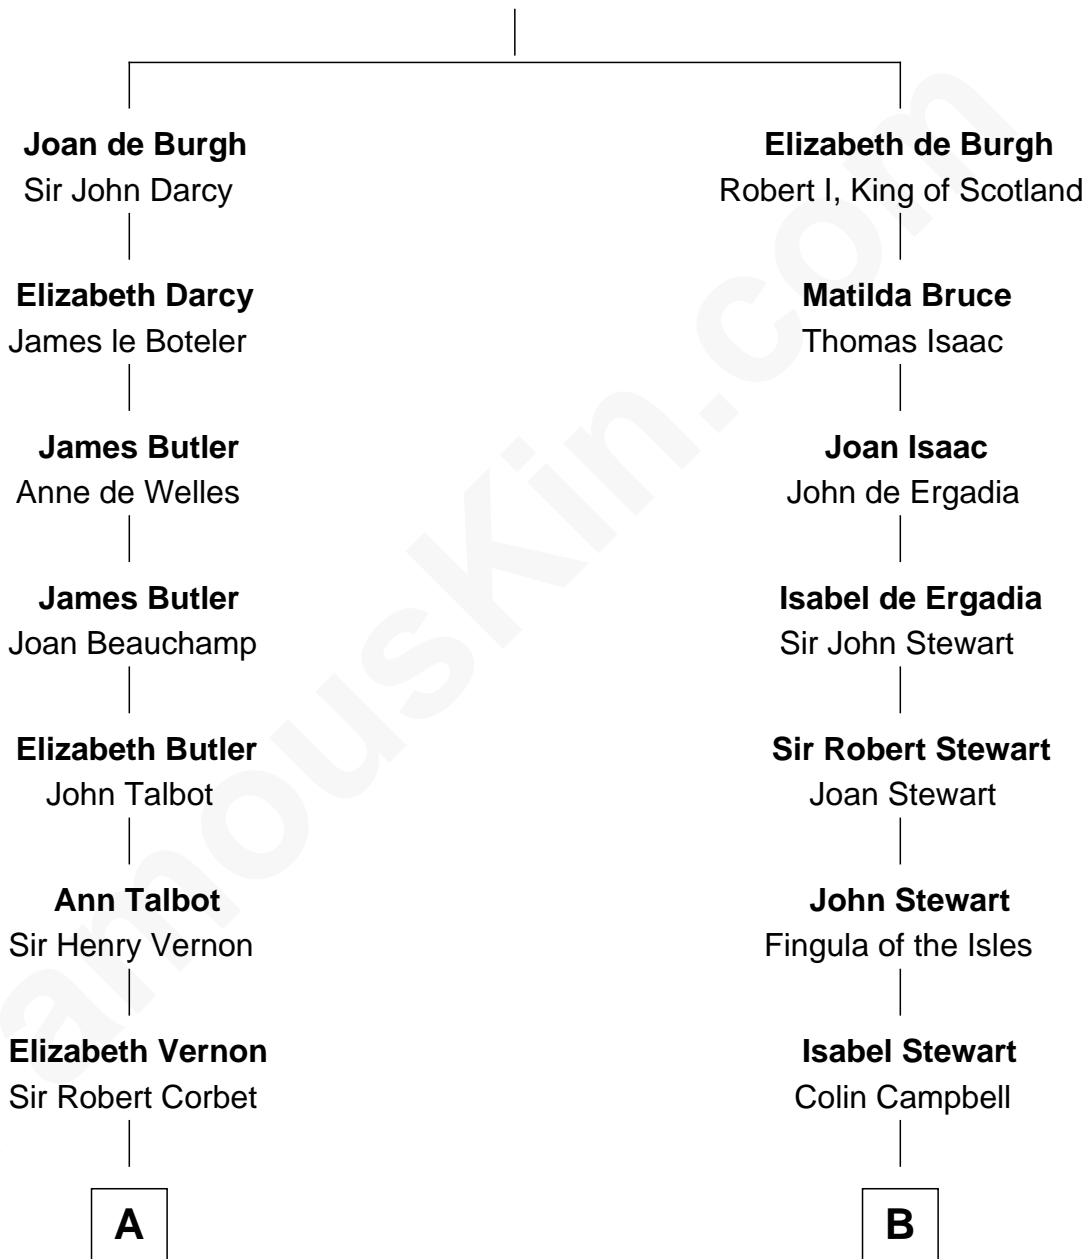

FamousKin.com Relationship Chart of

Marjorie Post

Founder of General Foods

18th cousin 2 times removed of

Theodore Roosevelt

26th U.S. President

Sir Richard de Burgh

Margaret - - - - -

C

Charles William Post
Elle Letitia Merriweather

Marjorie Post
Founder of General Foods

D

Anne Irvine
James Bulloch

James Stephens Bulloch
Martha Stewart

Martha Bulloch
Theodore Roosevelt

Theodore Roosevelt
26th U.S. President