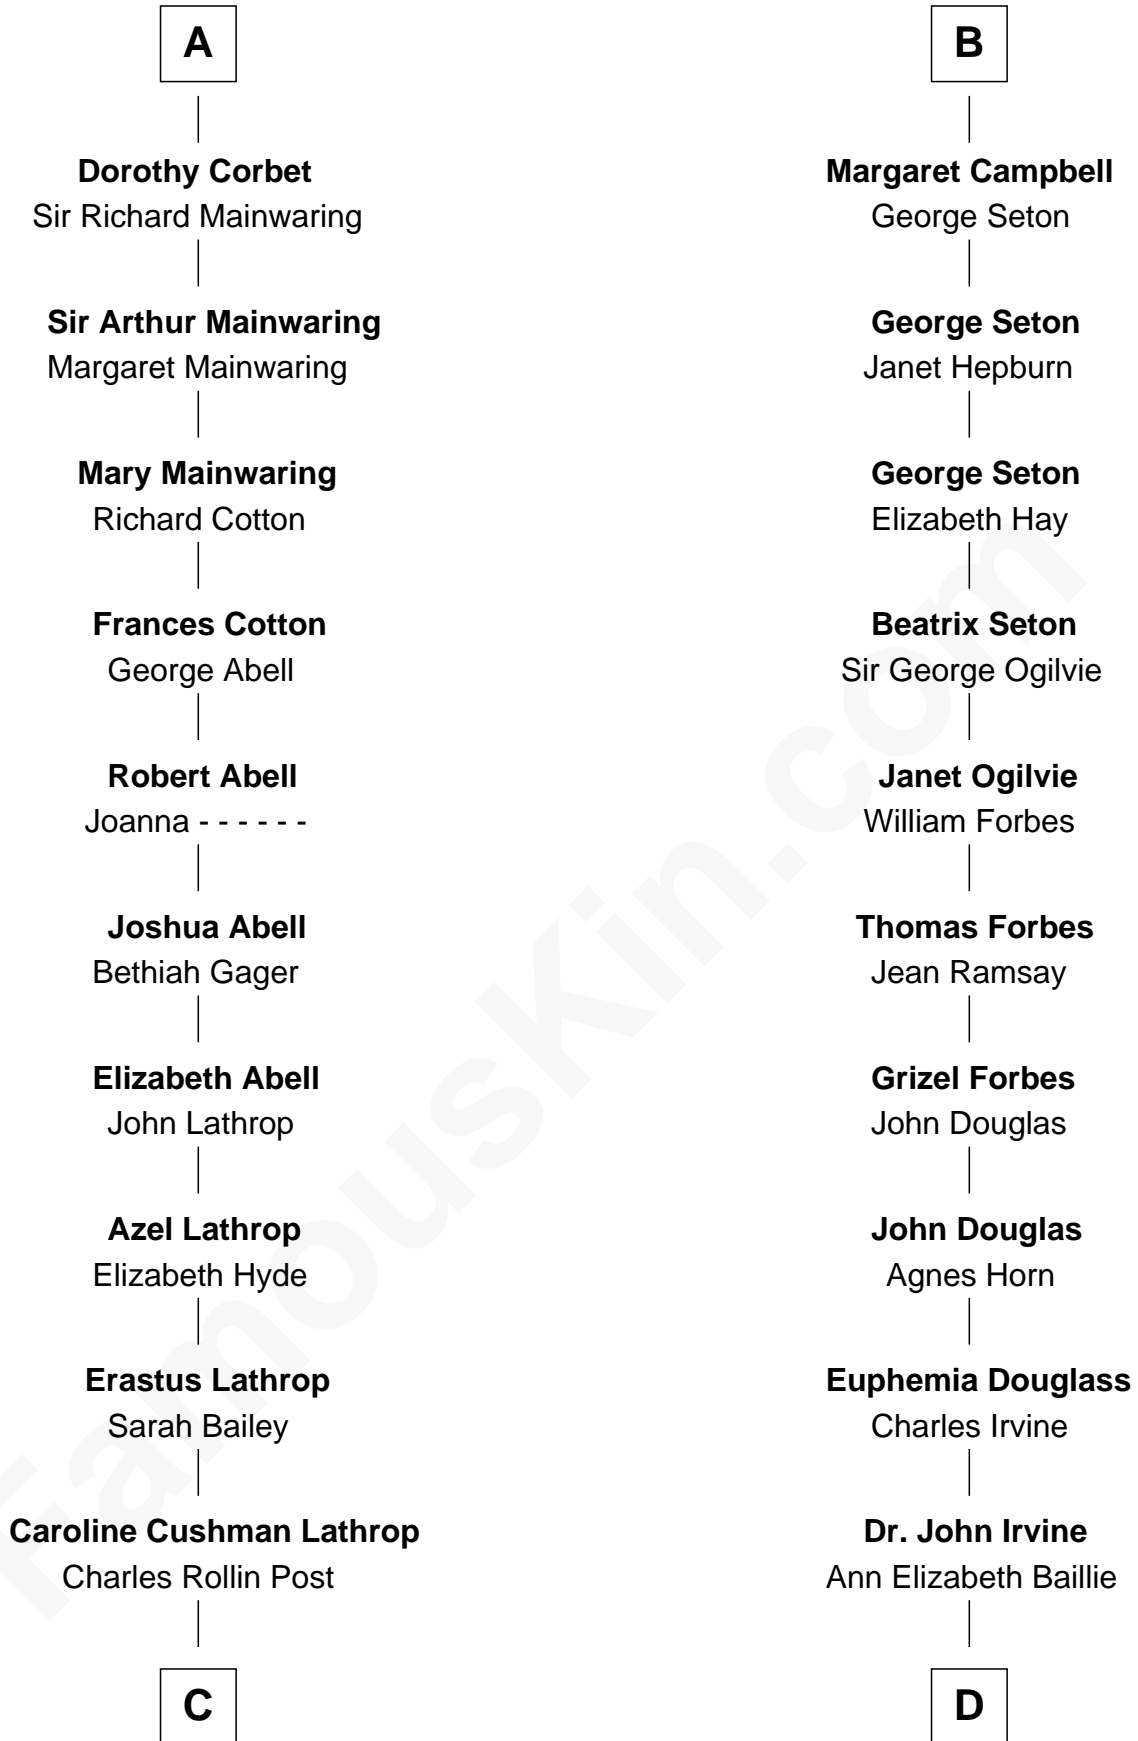

FamousKin.com Relationship Chart of

Marjorie Post

Founder of General Foods

18th cousin 2 times removed of

Theodore Roosevelt

26th U.S. President

Sir Richard de Burgh

Margaret - - - - -

C

Charles William Post
Elle Letitia Merriweather

Marjorie Post
Founder of General Foods

D

Anne Irvine
James Bulloch

James Stephens Bulloch
Martha Stewart

Martha Bulloch
Theodore Roosevelt

Theodore Roosevelt
26th U.S. President