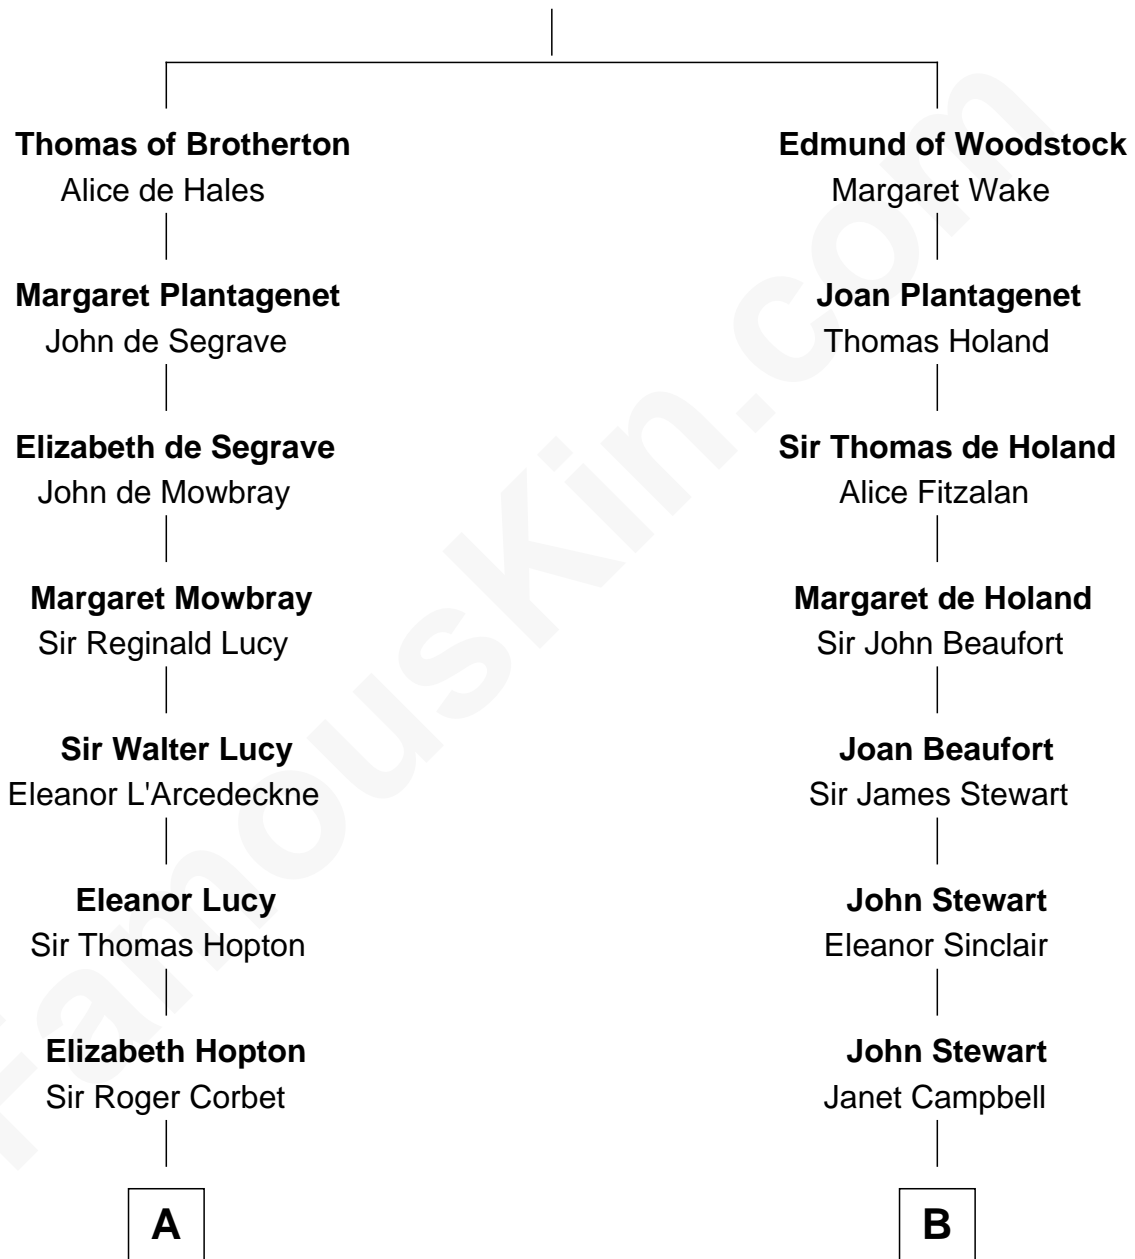

# FamousKin.com Relationship Chart of

**Marjorie Post**

*Founder of General Foods*

18th cousin 2 times removed of

**Theodore Roosevelt**

*26th U.S. President*

**Margaret of France**  
Edward I, King of England

FamousKin.com