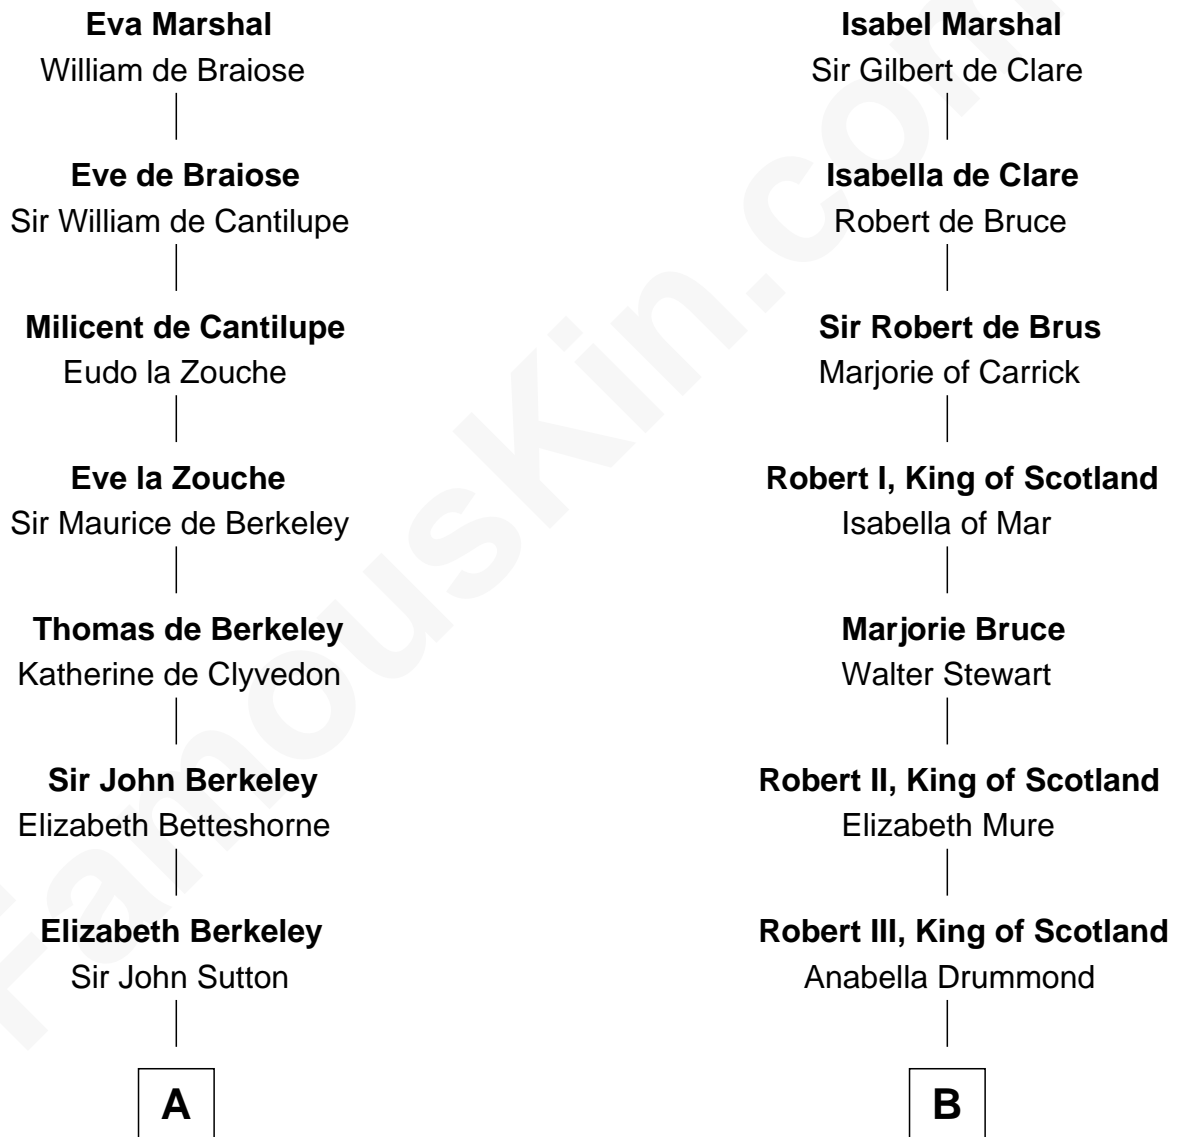

FamousKin.com Relationship Chart of

Marjorie Post

Founder of General Foods

19th cousin 2 times removed of

Theodore Roosevelt

26th U.S. President

Sir William Marshal

Isabel de Clare

C

Caroline Cushman Lathrop

Charles Rollin Post

Charles William Post

Elle Letitia Merriweather

Marjorie Post

Founder of General Foods

D