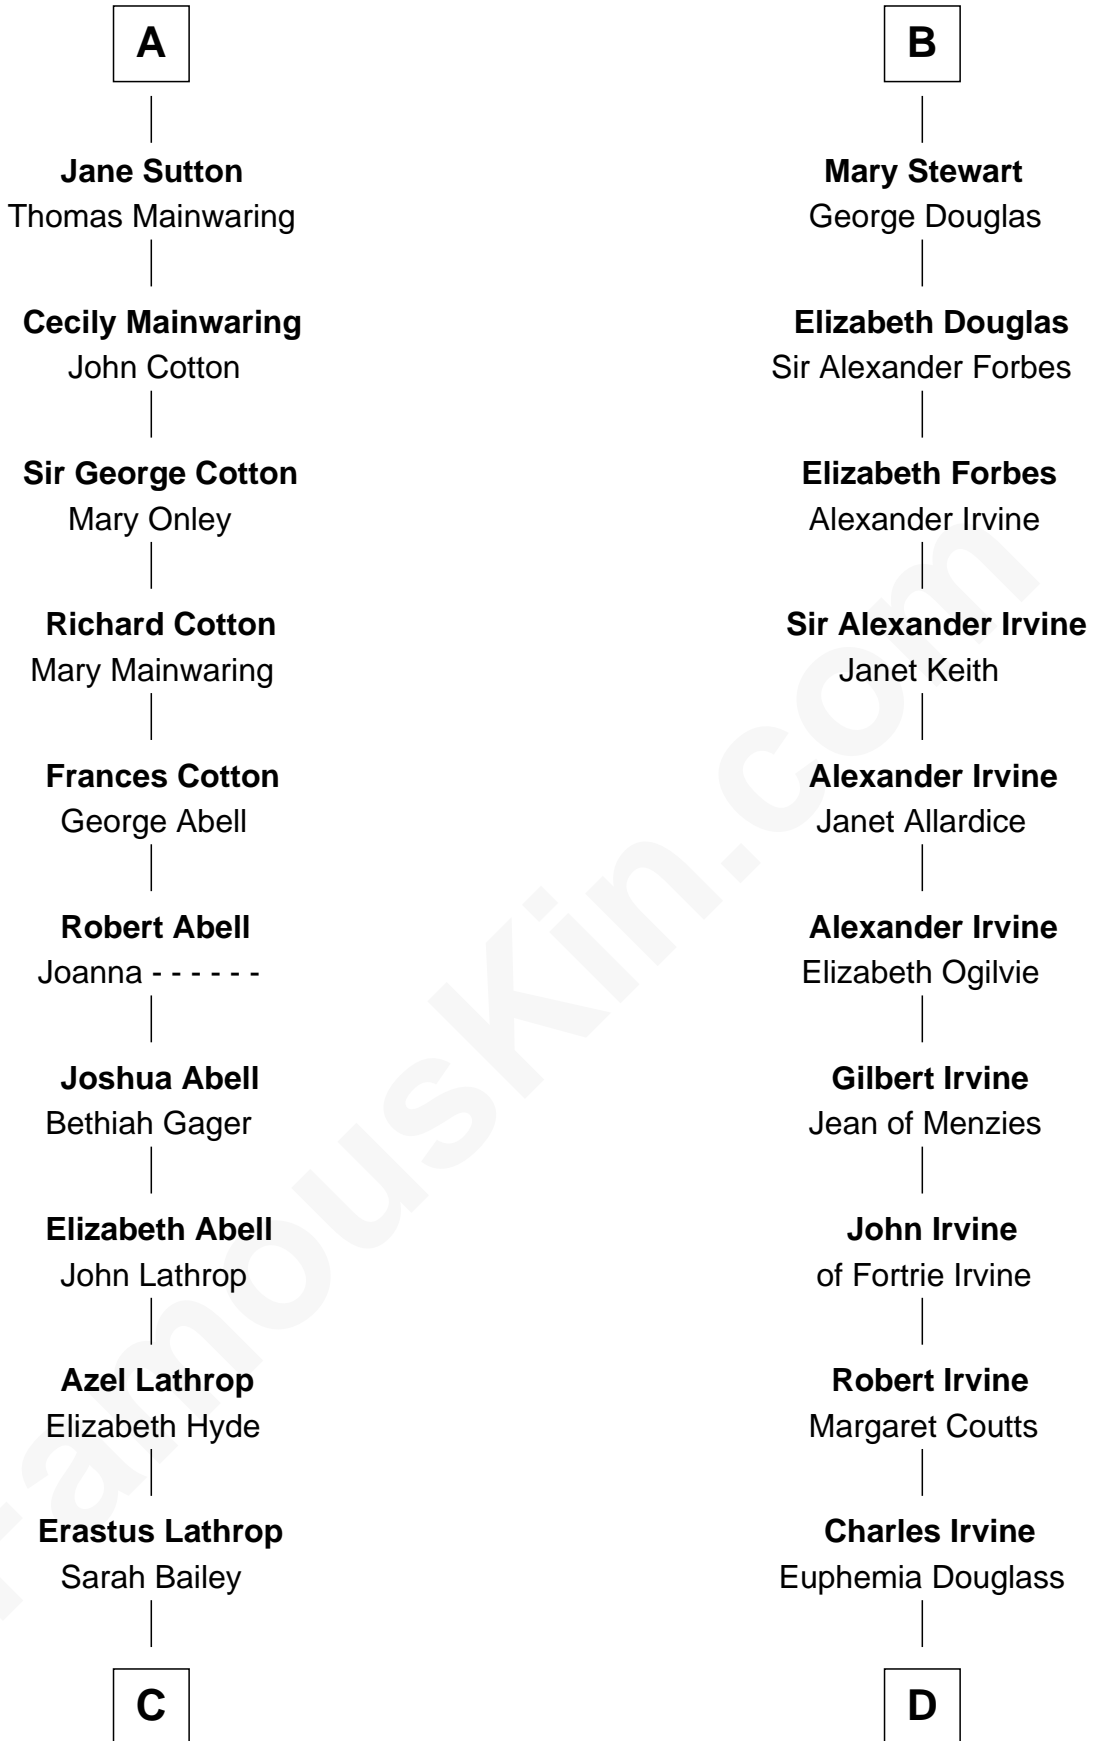

FamousKin.com Relationship Chart of

Marjorie Post

Founder of General Foods

19th cousin 2 times removed of

Theodore Roosevelt

26th U.S. President

Sir William Marshal

Isabel de Clare

C

Caroline Cushman Lathrop

Charles Rollin Post

Charles William Post

Elle Letitia Merriweather

Marjorie Post

Founder of General Foods

D

Dr. John Irvine

Ann Elizabeth Baillie

Anne Irvine

James Bulloch

James Stephens Bulloch

Martha Stewart

Martha Bulloch

Theodore Roosevelt