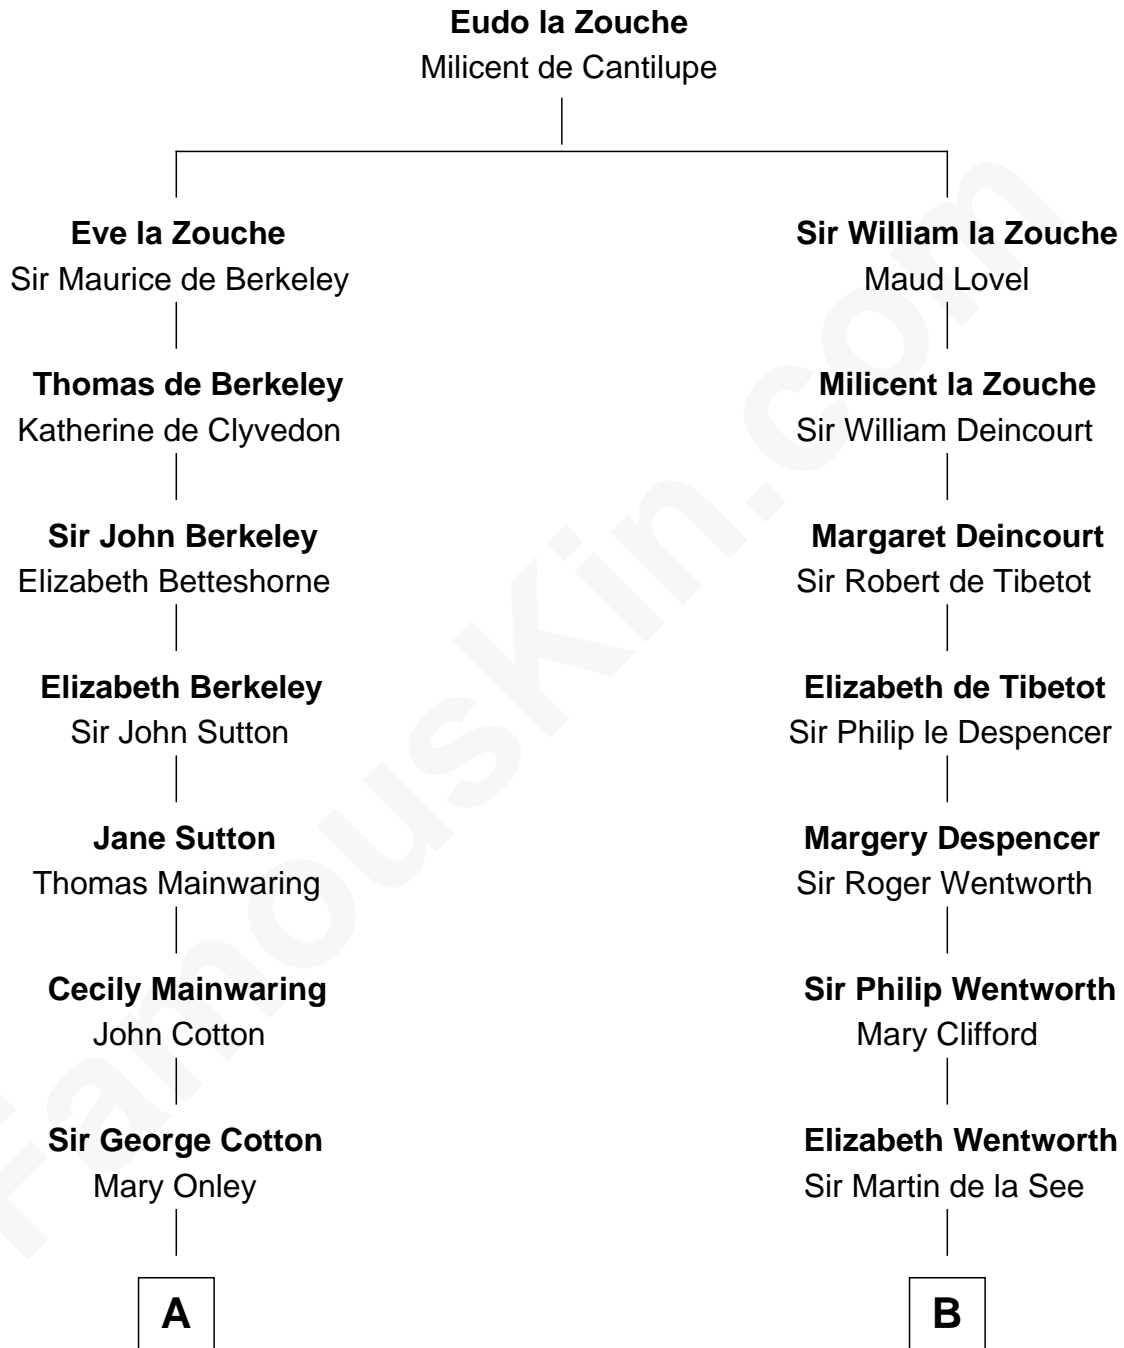

FamousKin.com

Relationship Chart of

Marjorie Post

Founder of General Foods

16th cousin 5 times removed of

Alice (Lee) Roosevelt

First Wife of President Theodore Roosevelt