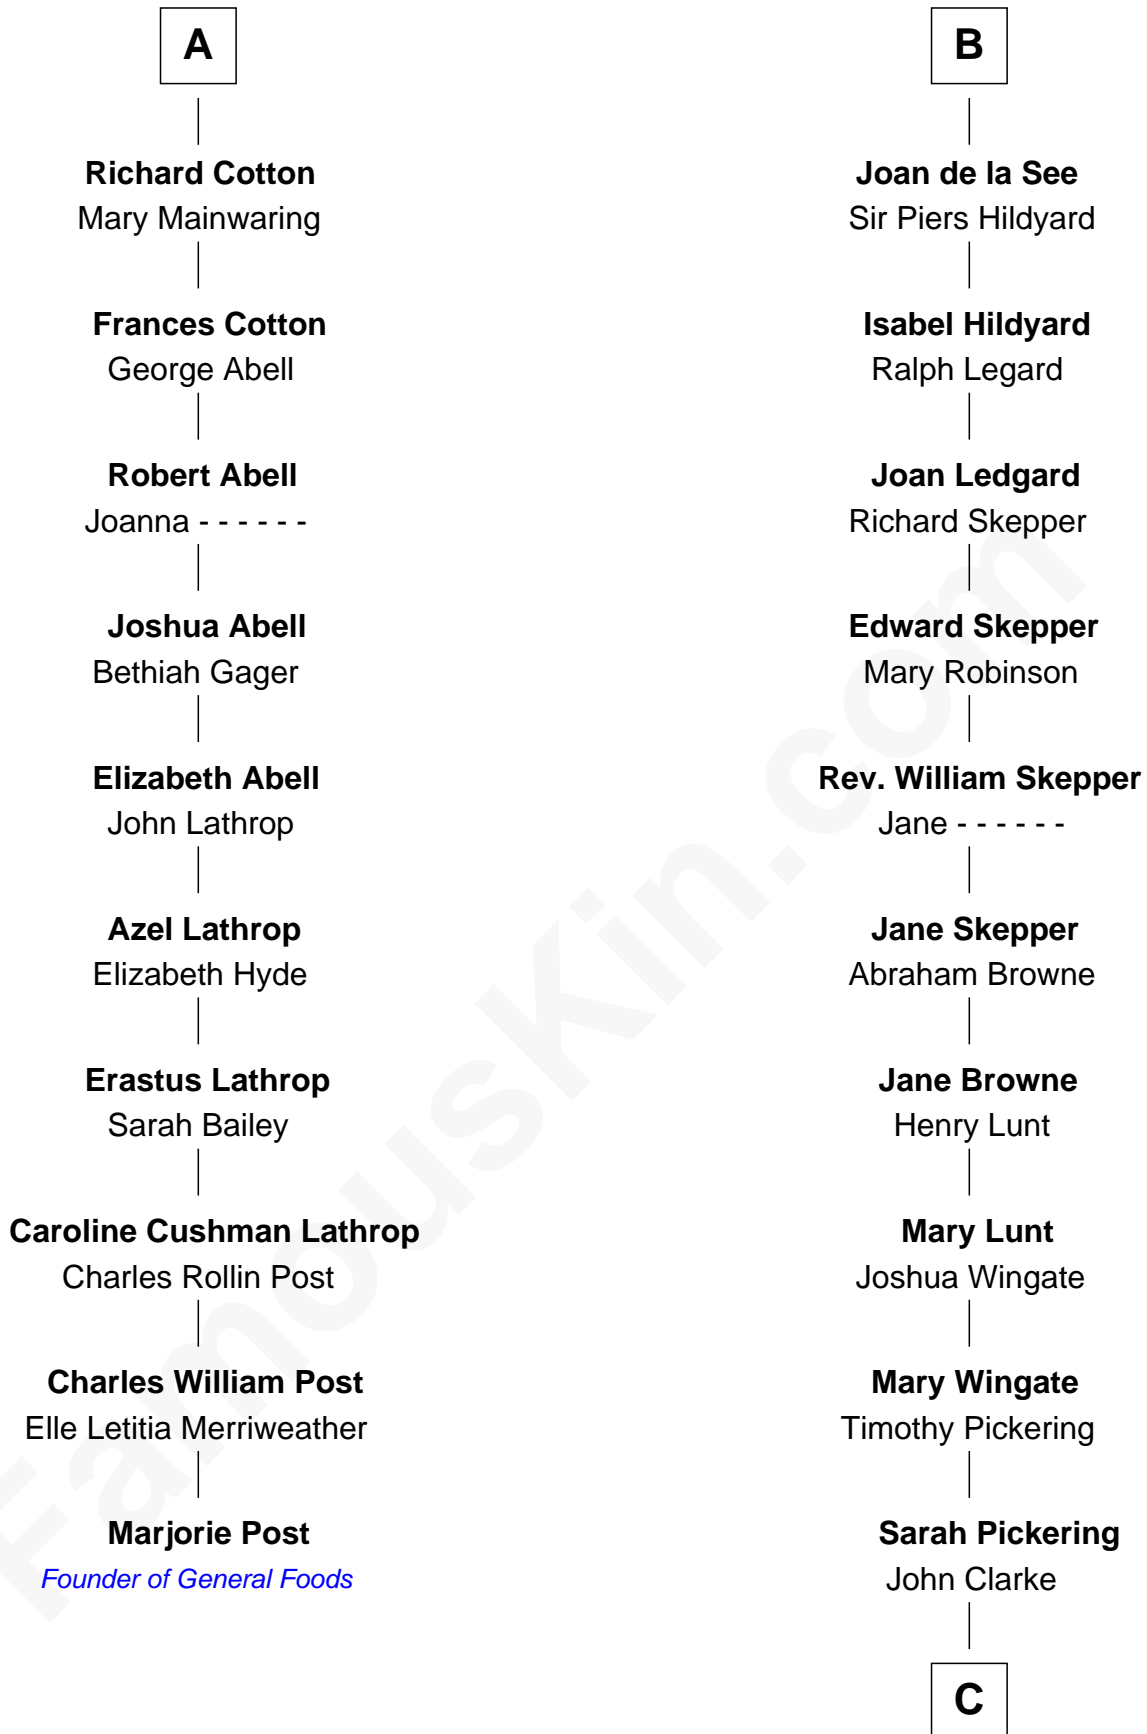

## Relationship Chart of

### Marjorie Post

*Founder of General Foods*

16th cousin 5 times removed of

### Alice (Lee) Roosevelt

*First Wife of President Theodore Roosevelt*

**C**

**Nancy Clarke**

Francis Cabot

**Mary Ann Cabot**

Nathaniel Cabot Lee

**John Clarke Lee**