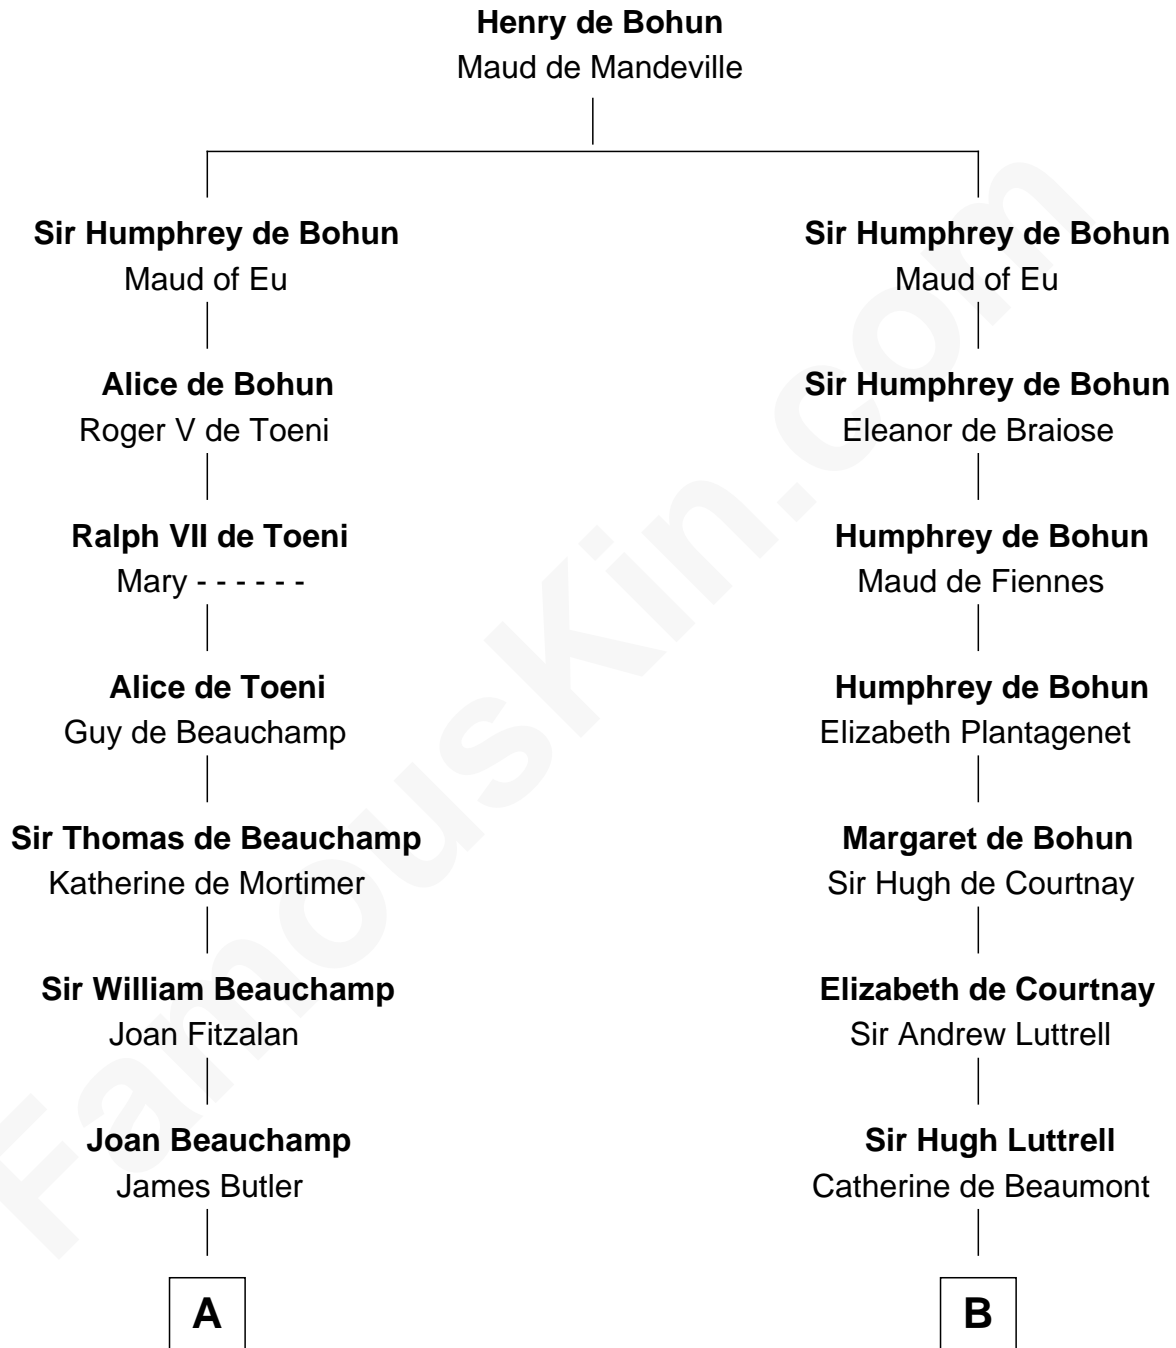

# FamousKin.com Relationship Chart of

**Marjorie Post**

*Founder of General Foods*

17th cousin 4 times removed of

**Carter Braxton**

*Signer of the Declaration of Independence*

**C**

**Azel Lathrop**  
Elizabeth Hyde

**Erastus Lathrop**  
Sarah Bailey

**Caroline Cushman Lathrop**  
Charles Rollin Post

**Charles William Post**  
Elle Letitia Merriweather

**Marjorie Post**  
*Founder of General Foods*

FamousKin.com