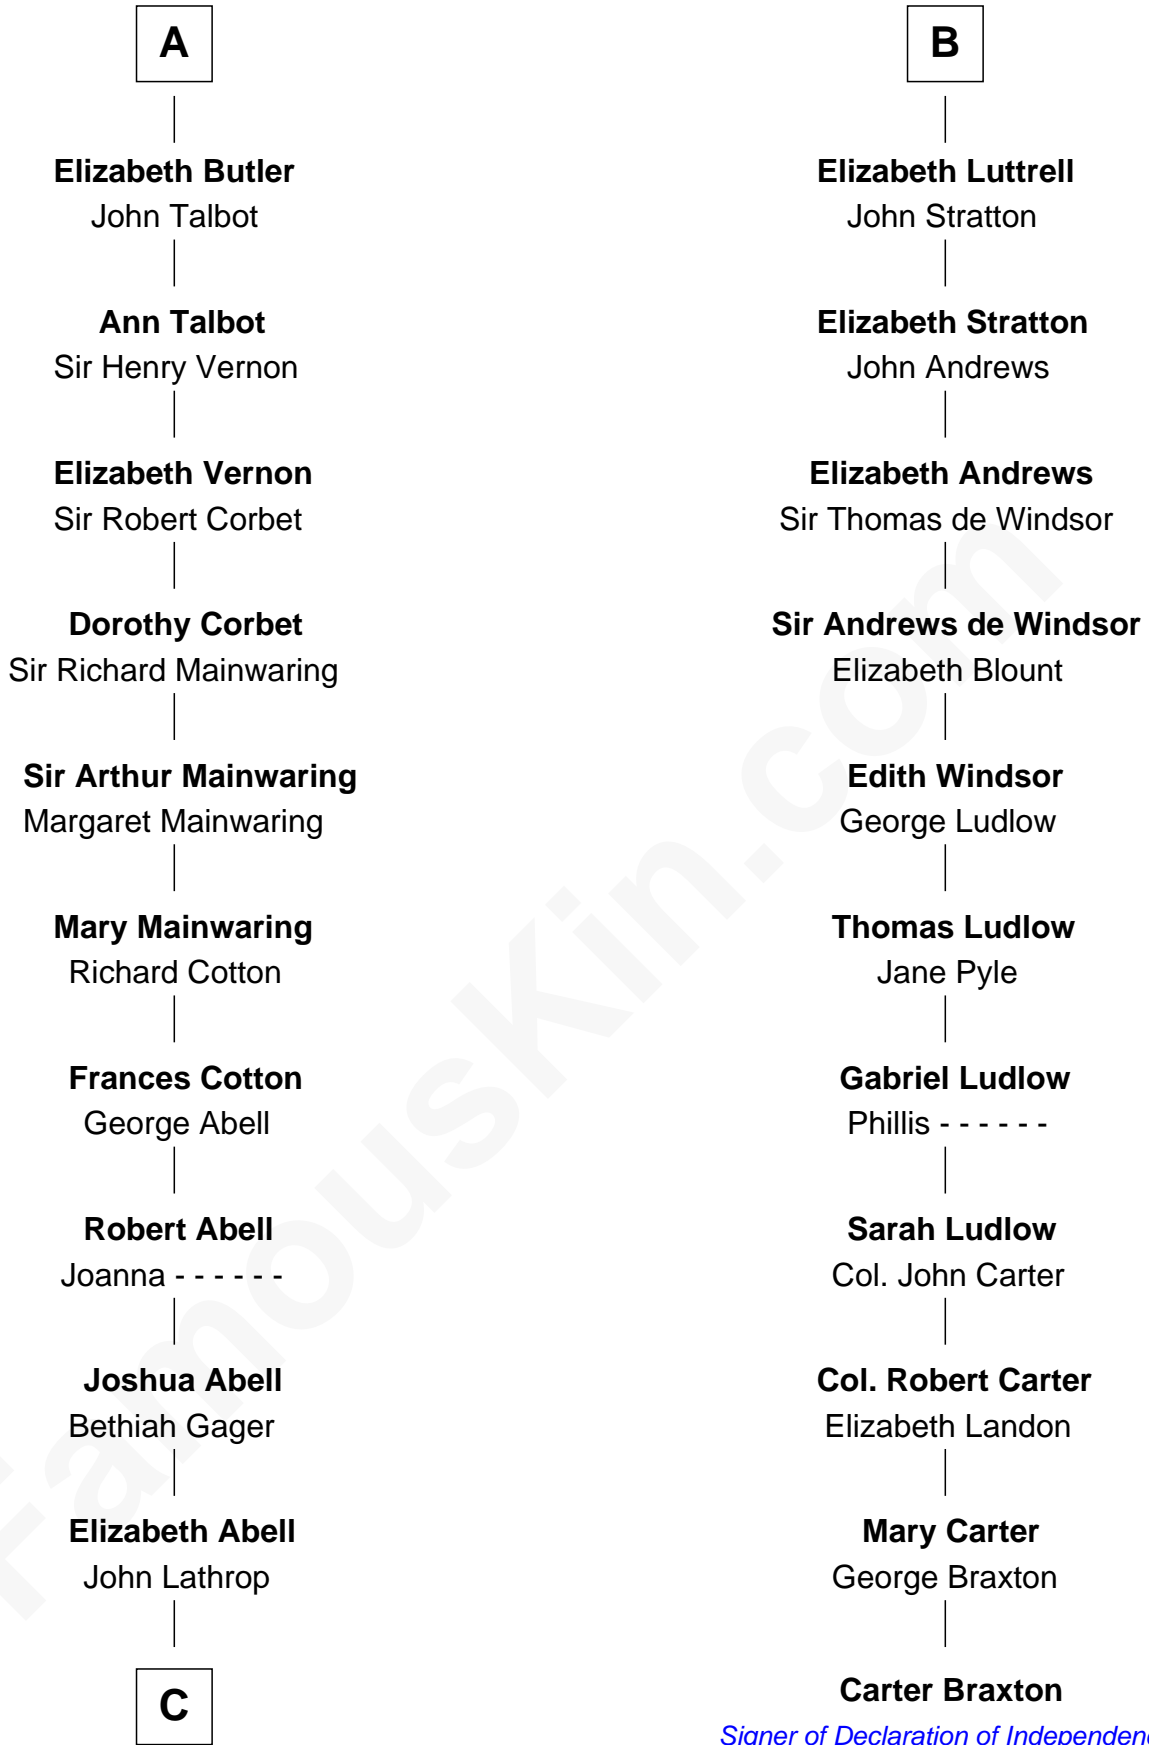

# FamousKin.com Relationship Chart of

**Marjorie Post**

*Founder of General Foods*

17th cousin 4 times removed of

**Carter Braxton**

*Signer of the Declaration of Independence*

**C**

**Azel Lathrop**  
Elizabeth Hyde

**Erastus Lathrop**  
Sarah Bailey

**Caroline Cushman Lathrop**  
Charles Rollin Post

**Charles William Post**  
Elle Letitia Merriweather

**Marjorie Post**  
*Founder of General Foods*

FamousKin.com