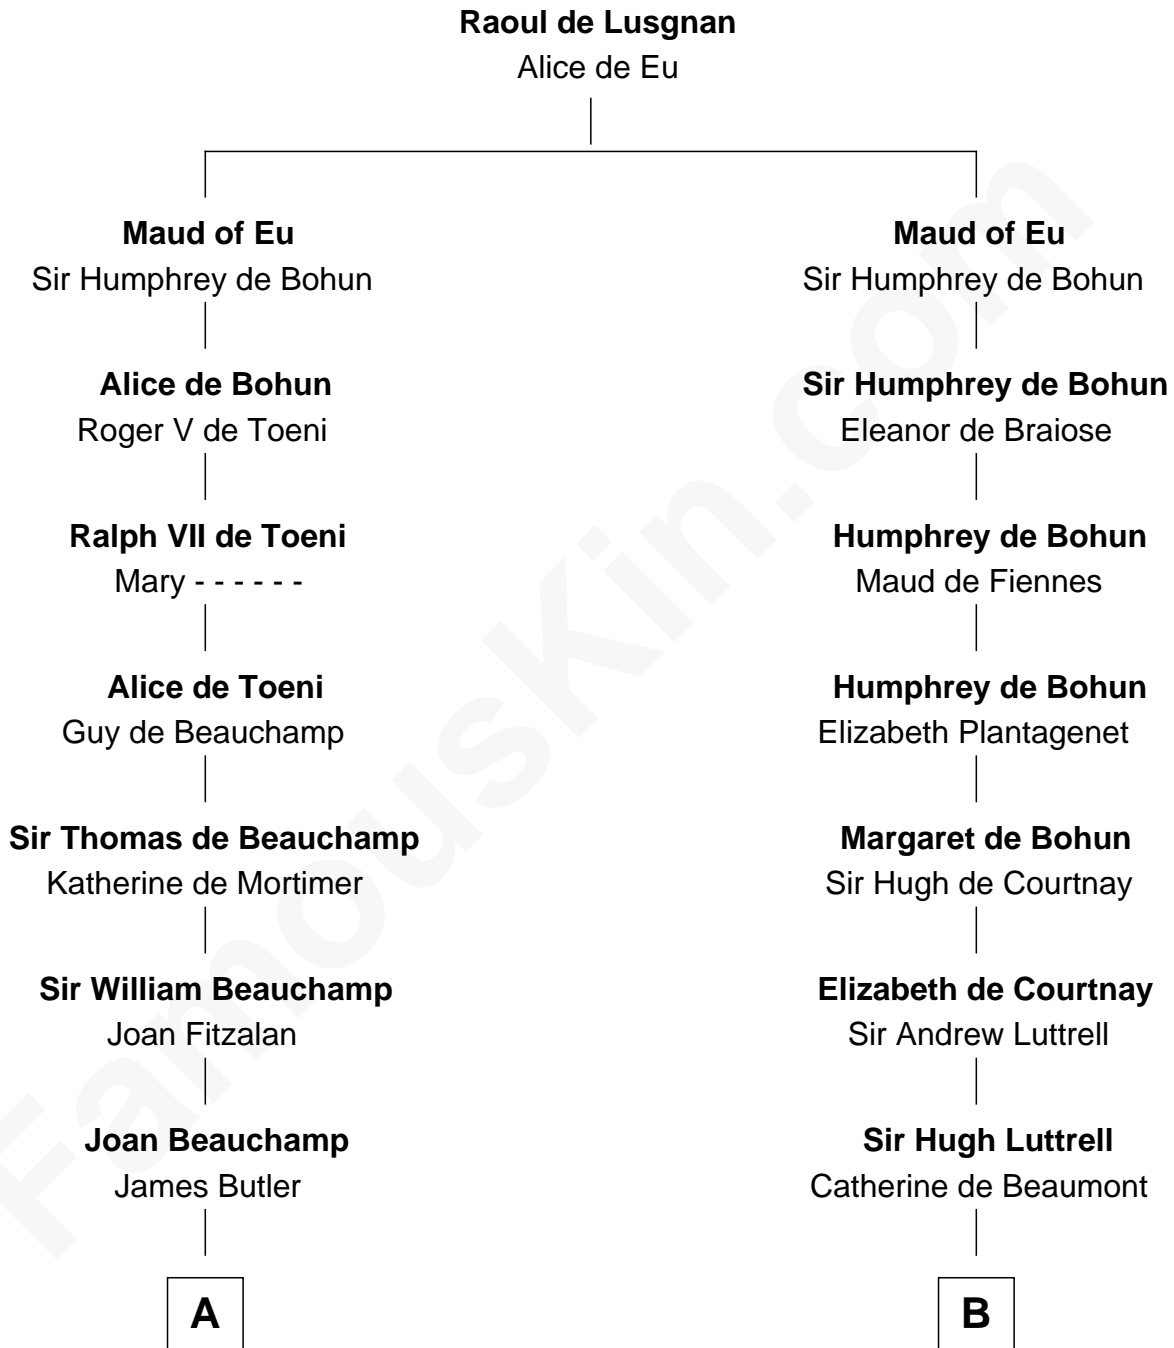

# FamousKin.com Relationship Chart of

**Marjorie Post**

*Founder of General Foods*

17th cousin 4 times removed of

**Carter Braxton**

*Signer of the Declaration of Independence*

**C**

—  
**Azel Lathrop**  
Elizabeth Hyde

—  
**Erastus Lathrop**  
Sarah Bailey

—  
**Caroline Cushman Lathrop**  
Charles Rollin Post

—  
**Charles William Post**  
Elle Letitia Merriweather

—  
**Marjorie Post**  
*Founder of General Foods*