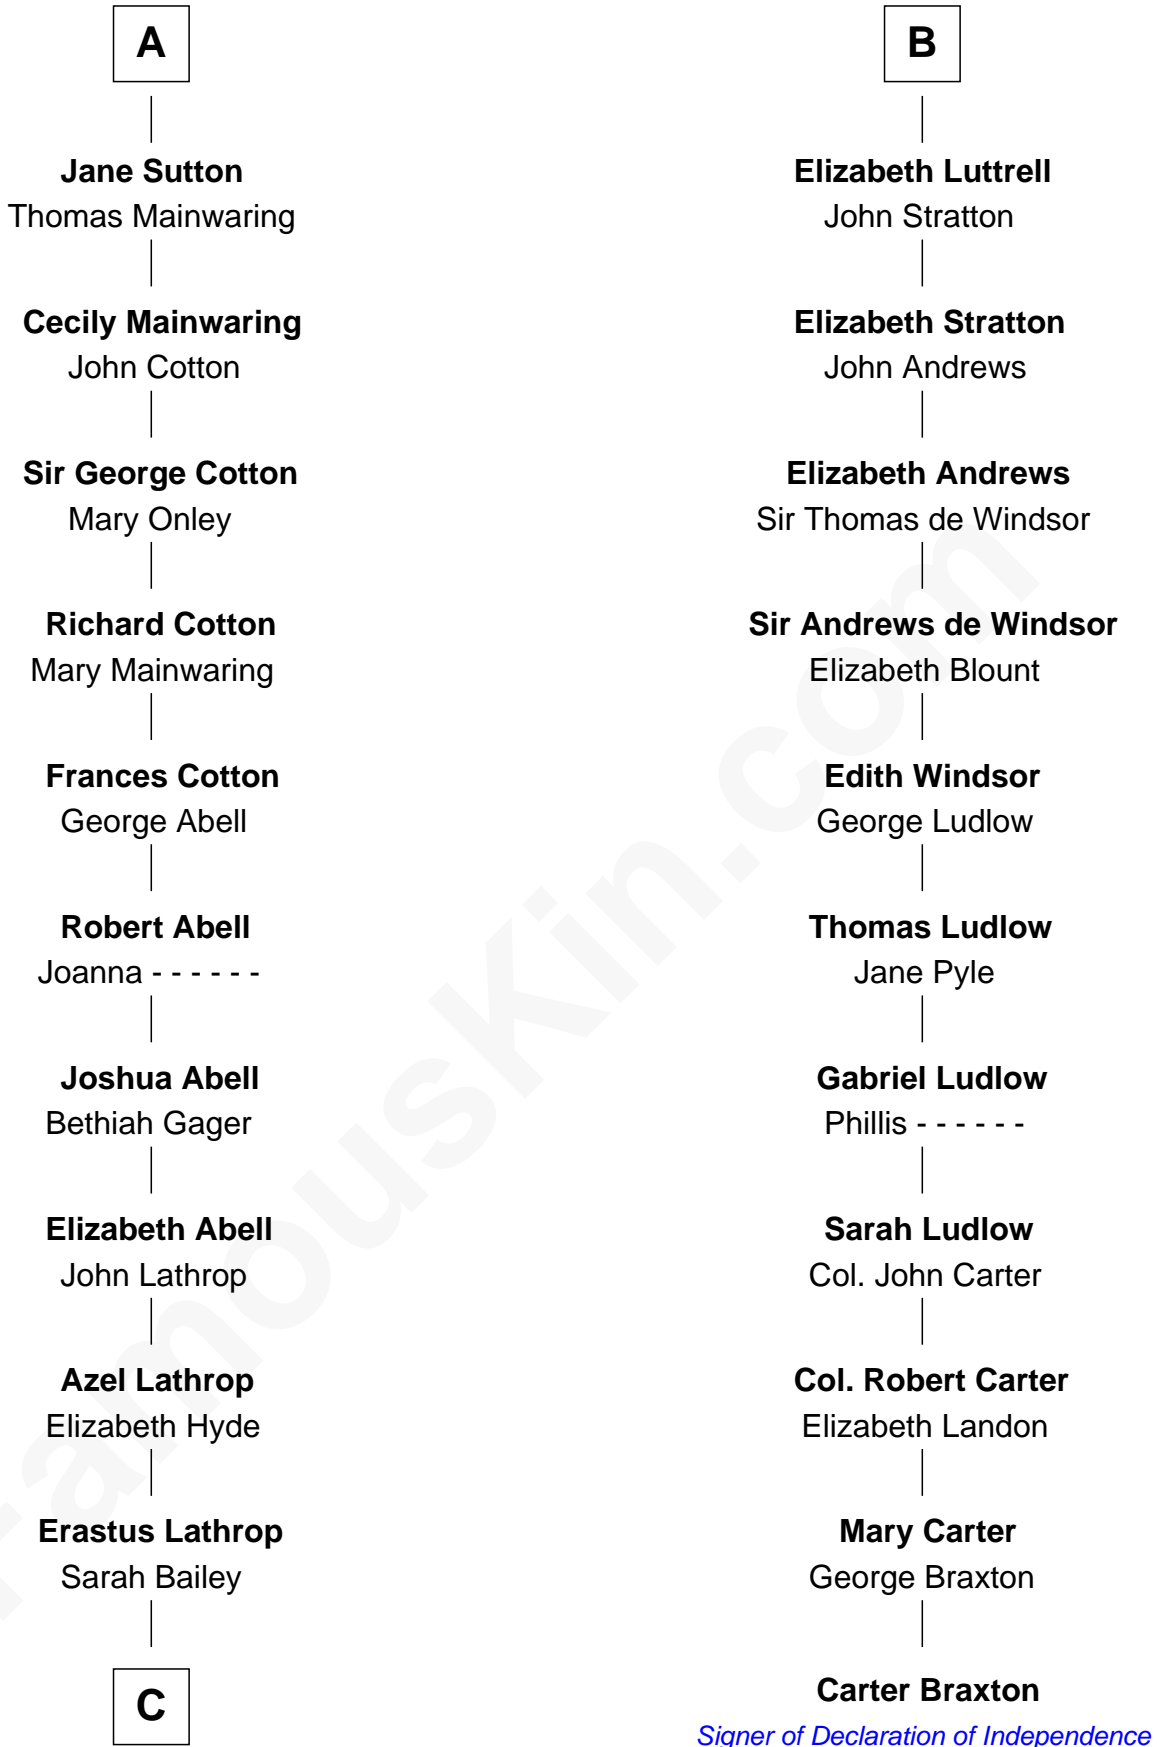

# FamousKin.com Relationship Chart of

**Marjorie Post**

*Founder of General Foods*

17th cousin 2 times removed of

**Carter Braxton**

*Signer of the Declaration of Independence*

**C**

—  
**Caroline Cushman Lathrop**

Charles Rollin Post

—  
**Charles William Post**

Elle Letitia Merriweather

—  
**Marjorie Post**

*Founder of General Foods*

FamousKin.com