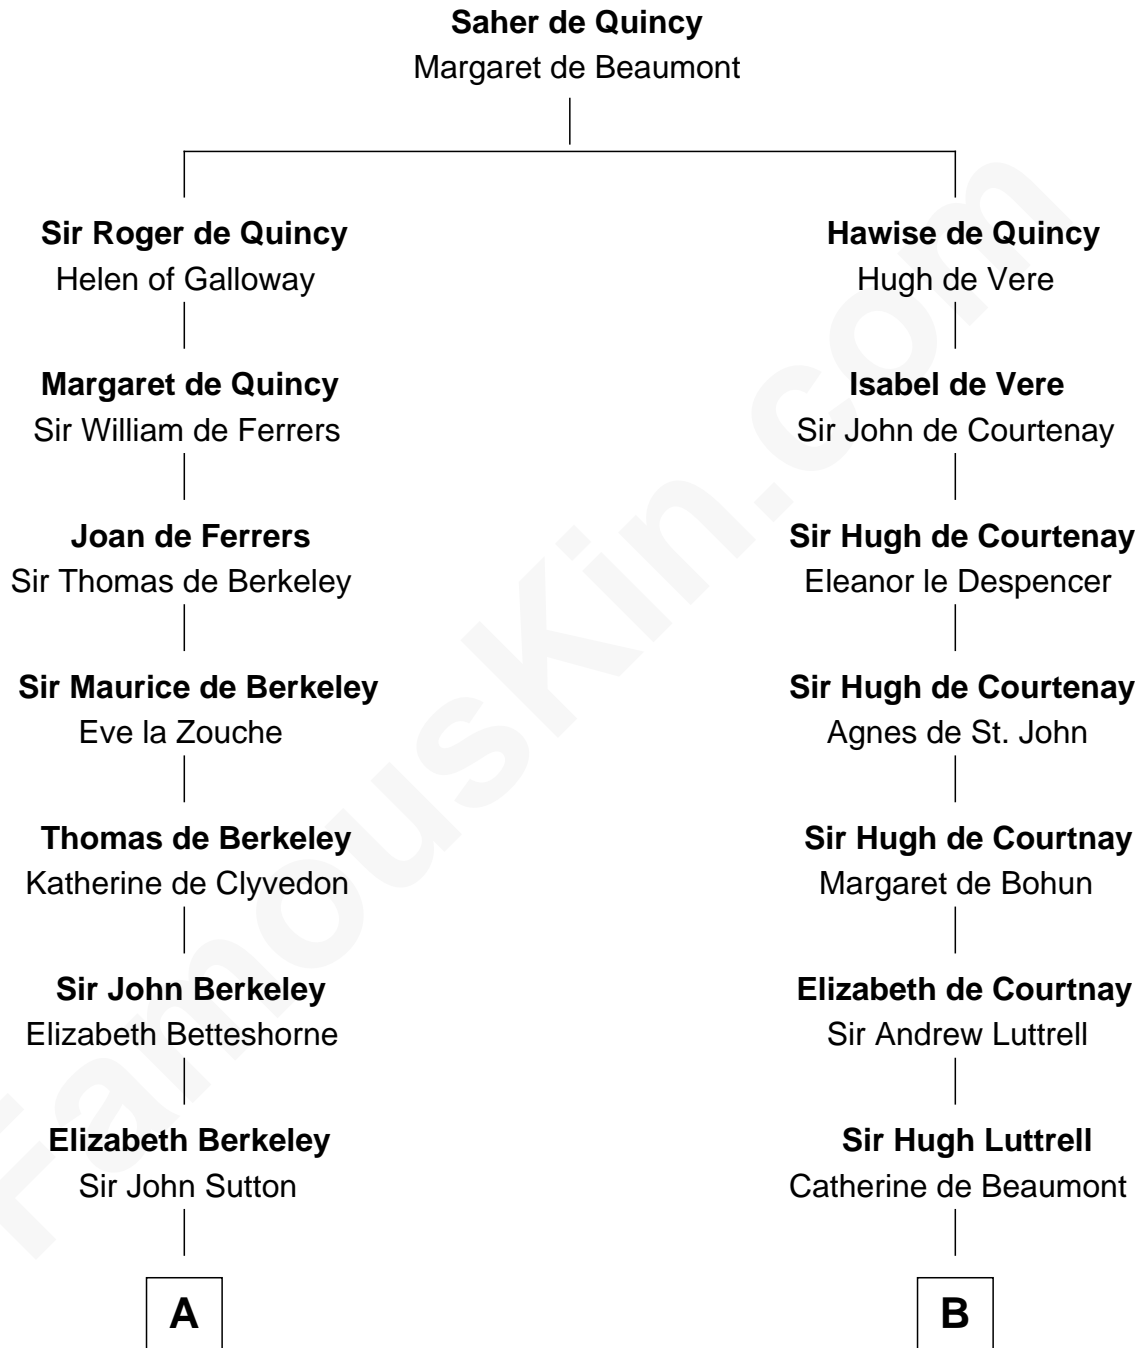

# FamousKin.com Relationship Chart of

**Marjorie Post**

*Founder of General Foods*

17th cousin 2 times removed of

**Carter Braxton**

*Signer of the Declaration of Independence*

**C**

—  
**Caroline Cushman Lathrop**

Charles Rollin Post

—  
**Charles William Post**

Elle Letitia Merriweather

—  
**Marjorie Post**

*Founder of General Foods*

FamousKin.com