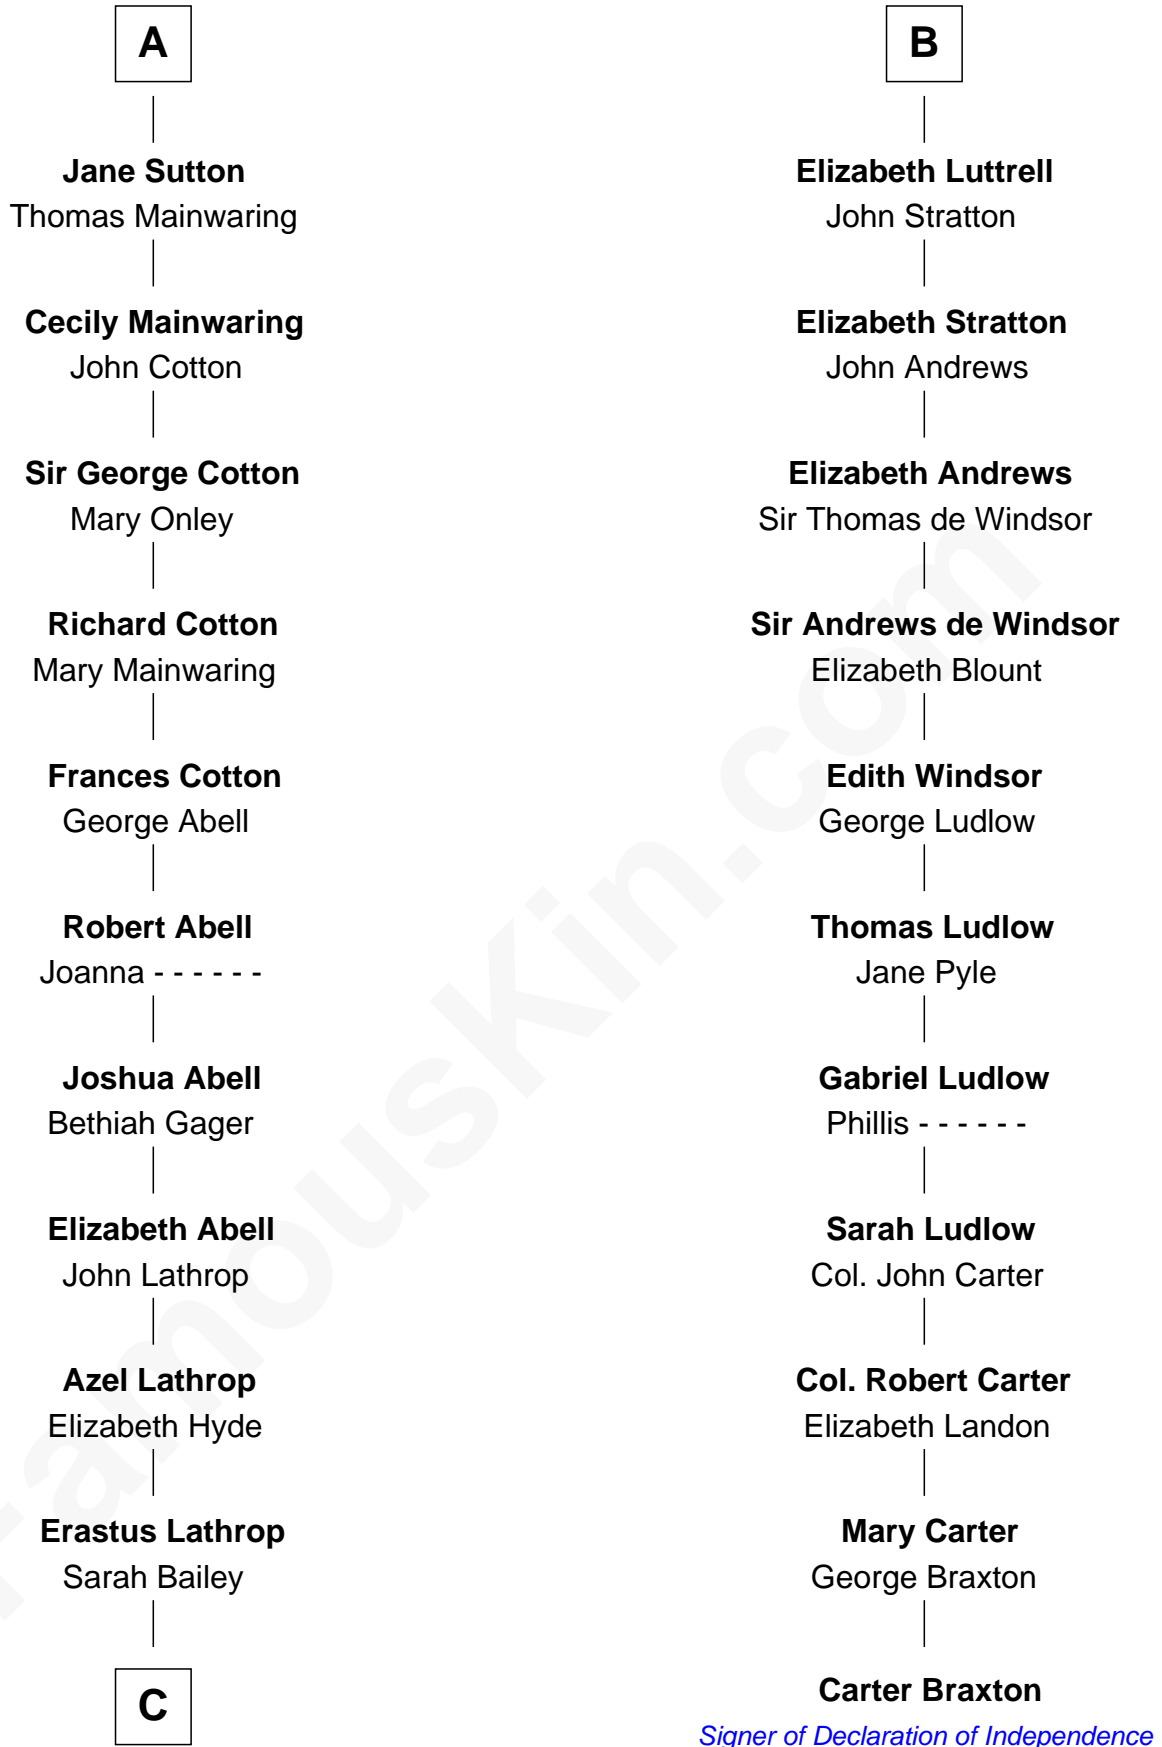

# FamousKin.com Relationship Chart of

**Marjorie Post**

*Founder of General Foods*

17th cousin 2 times removed of

**Carter Braxton**

*Signer of the Declaration of Independence*

**Reginald de Braiose**

**C**

—  
**Caroline Cushman Lathrop**

Charles Rollin Post

—  
**Charles William Post**

Elle Letitia Merriweather

—  
**Marjorie Post**

*Founder of General Foods*

FamousKin.com