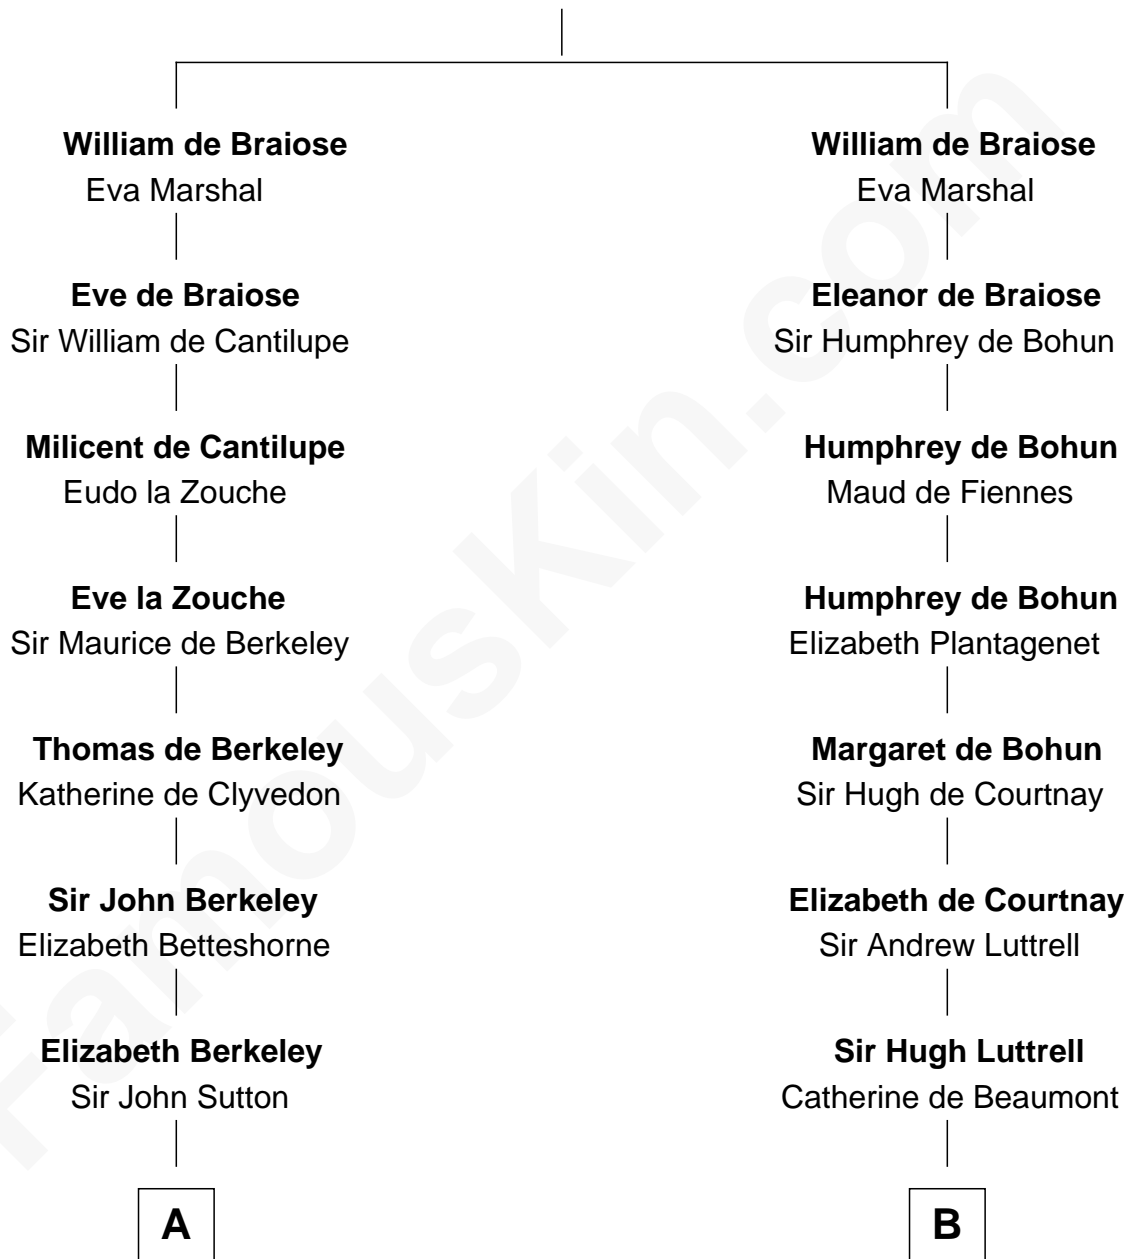

# FamousKin.com Relationship Chart of

**Marjorie Post**

*Founder of General Foods*

17th cousin 2 times removed of

**Carter Braxton**

*Signer of the Declaration of Independence*

**Reginald de Braiose**

**C**

—  
**Caroline Cushman Lathrop**

Charles Rollin Post

—  
**Charles William Post**

Elle Letitia Merriweather

—  
**Marjorie Post**

*Founder of General Foods*

FamousKin.com