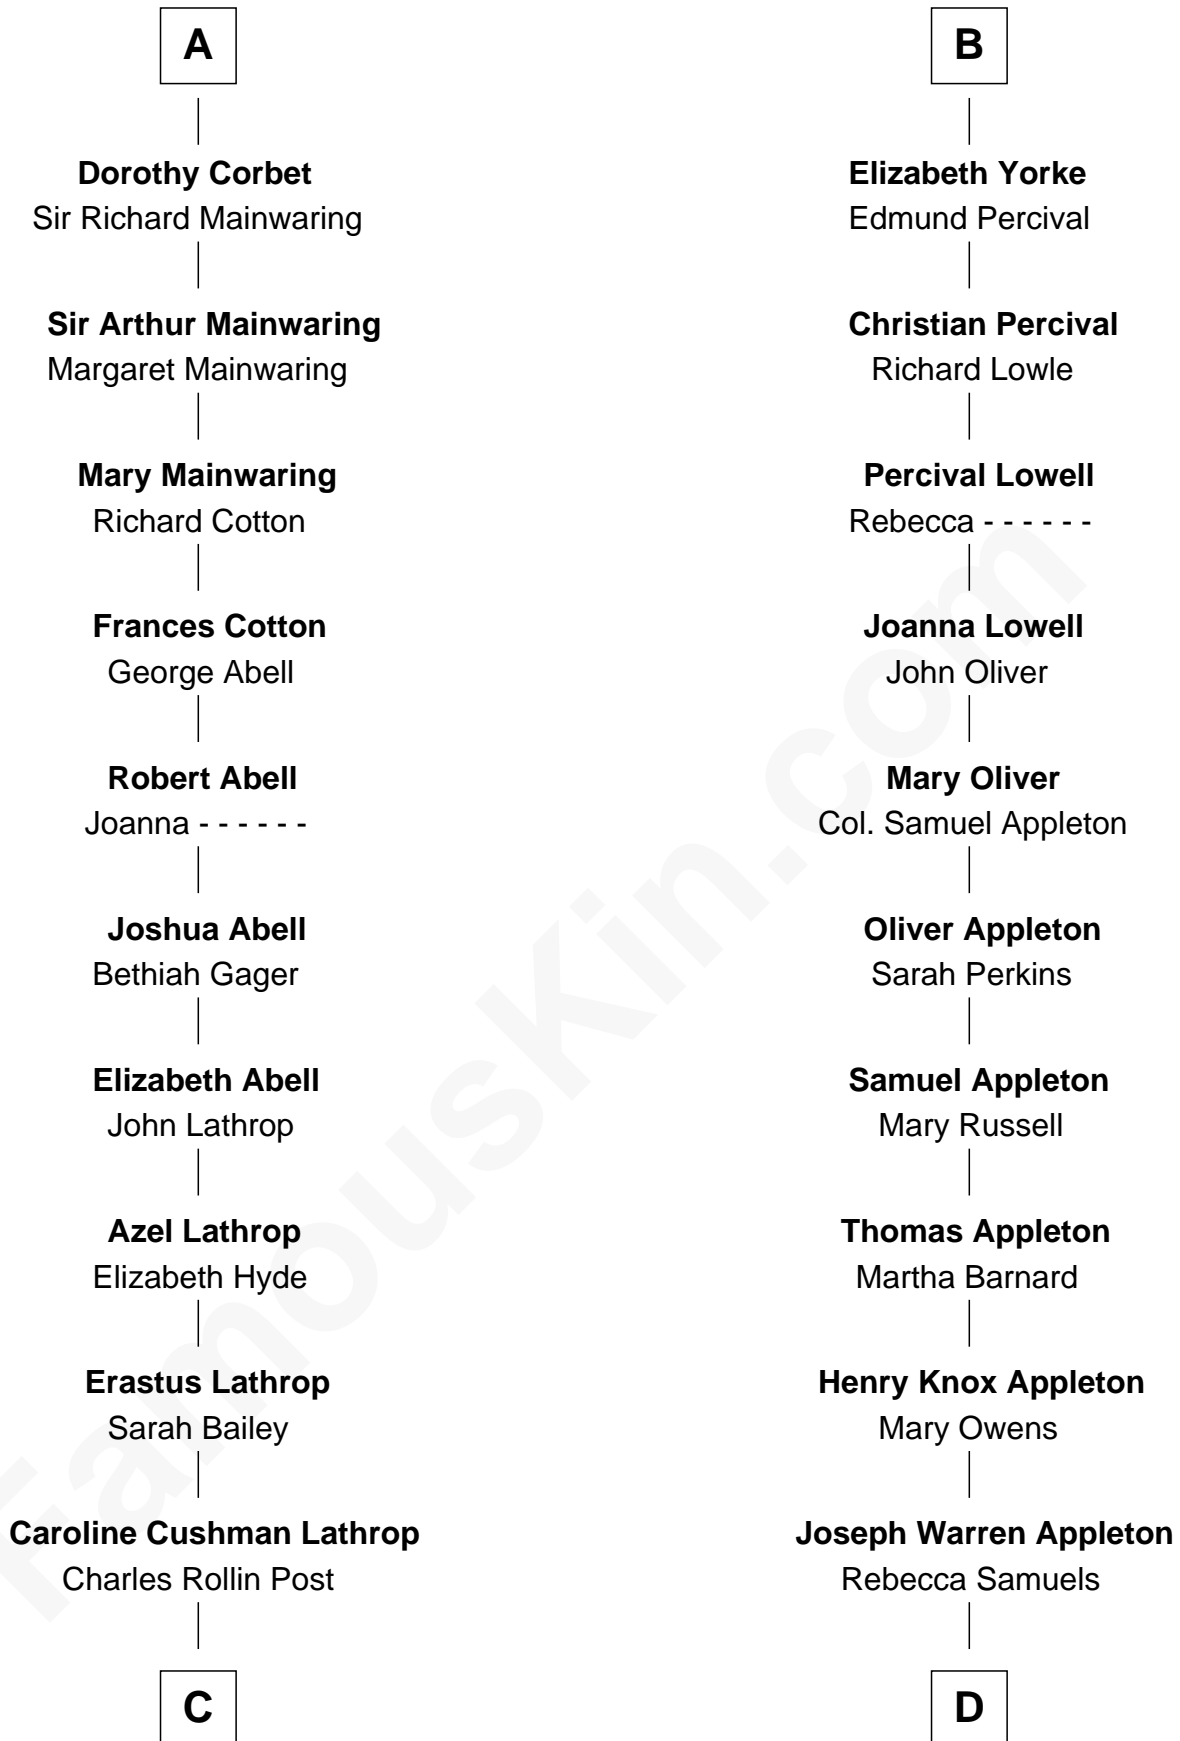

FamousKin.com

Relationship Chart of

Marjorie Post

Founder of General Foods

18th cousin 3 times removed of

Marie-Chantal Miller

Crown Princess of Greece

Humphrey de Bohun

Sir James Luttrell

Elizabeth Courtnay

Sir Hugh Luttrell

Margaret Hill

Eleanor Luttrell

Roger Yorke

B

C