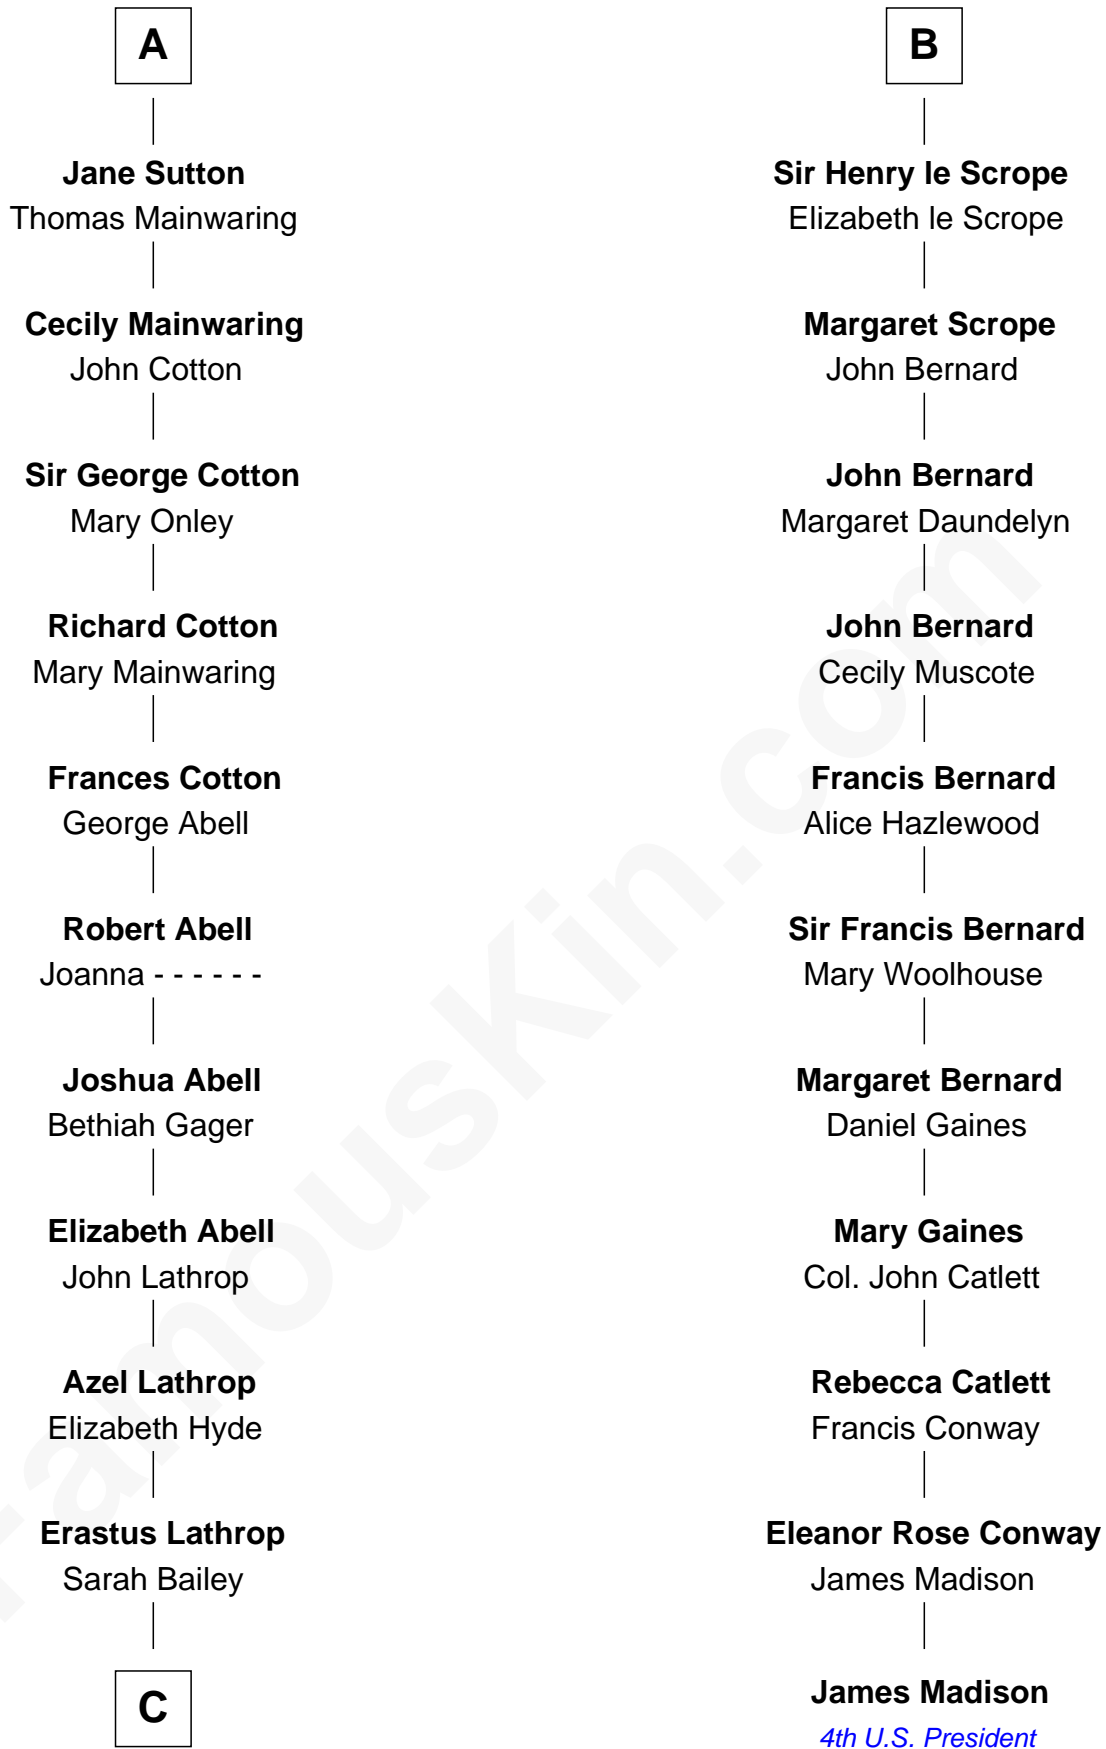

FamousKin.com Relationship Chart of

Marjorie Post

Founder of General Foods

17th cousin 2 times removed of

James Madison

4th U.S. President

Sir Roger de Somery

C

—
Caroline Cushman Lathrop

Charles Rollin Post

—
Charles William Post

Elle Letitia Merriweather

—
Marjorie Post

Founder of General Foods

FamousKin.com