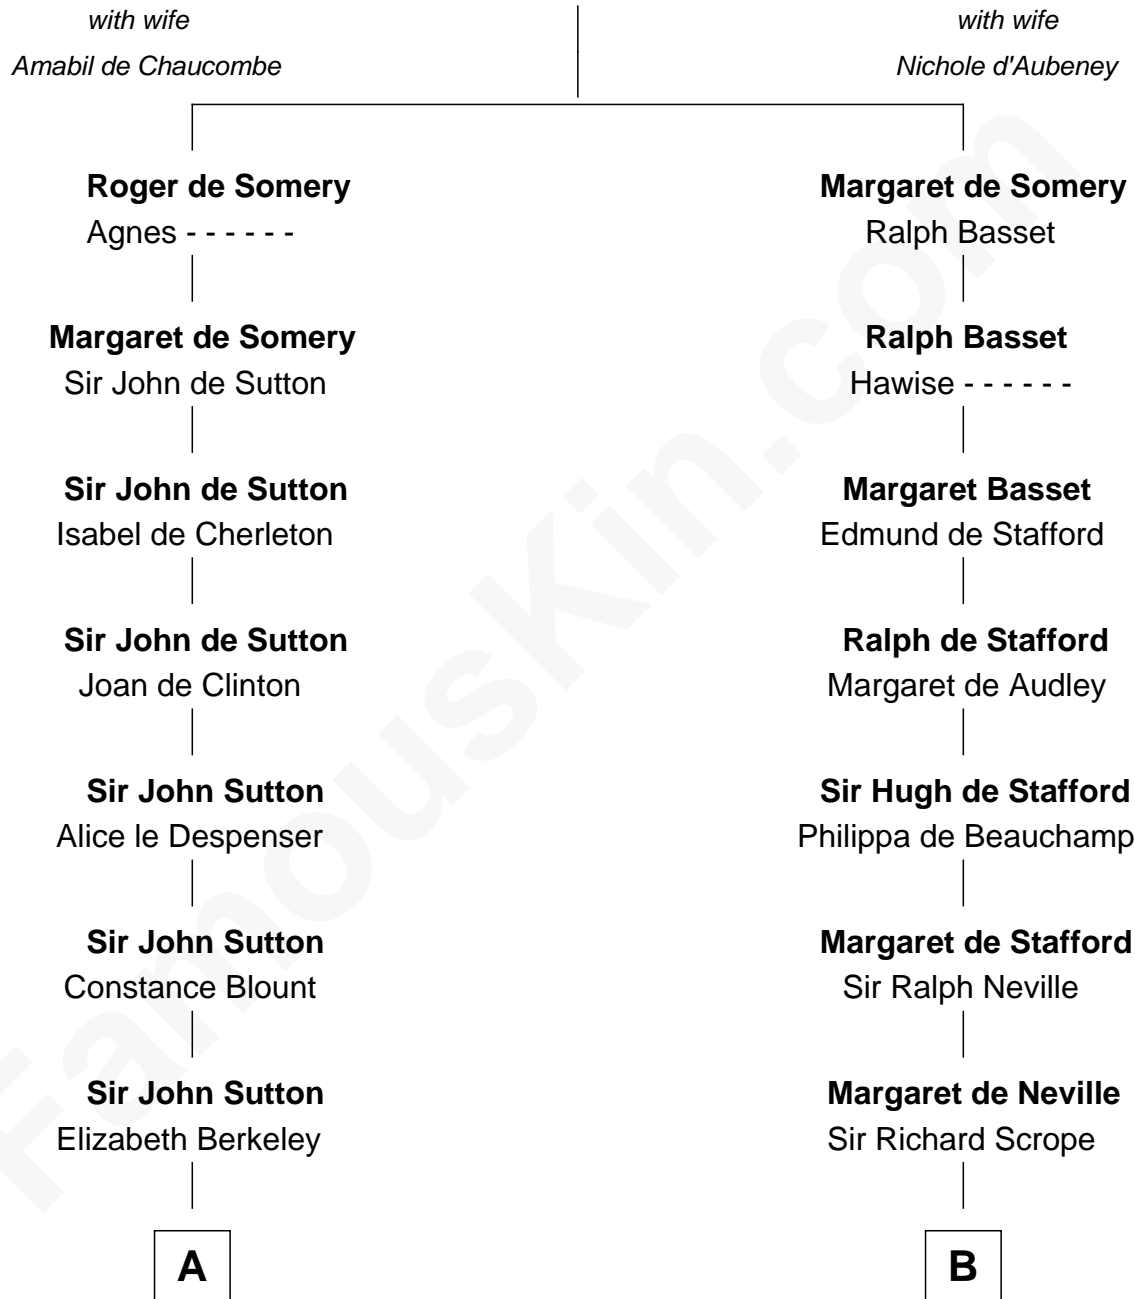

FamousKin.com Relationship Chart of

Marjorie Post

Founder of General Foods

17th cousin 2 times removed of

James Madison

4th U.S. President

Sir Roger de Somery

C

—
Caroline Cushman Lathrop

Charles Rollin Post

—
Charles William Post

Elle Letitia Merriweather

—
Marjorie Post

Founder of General Foods

FamousKin.com