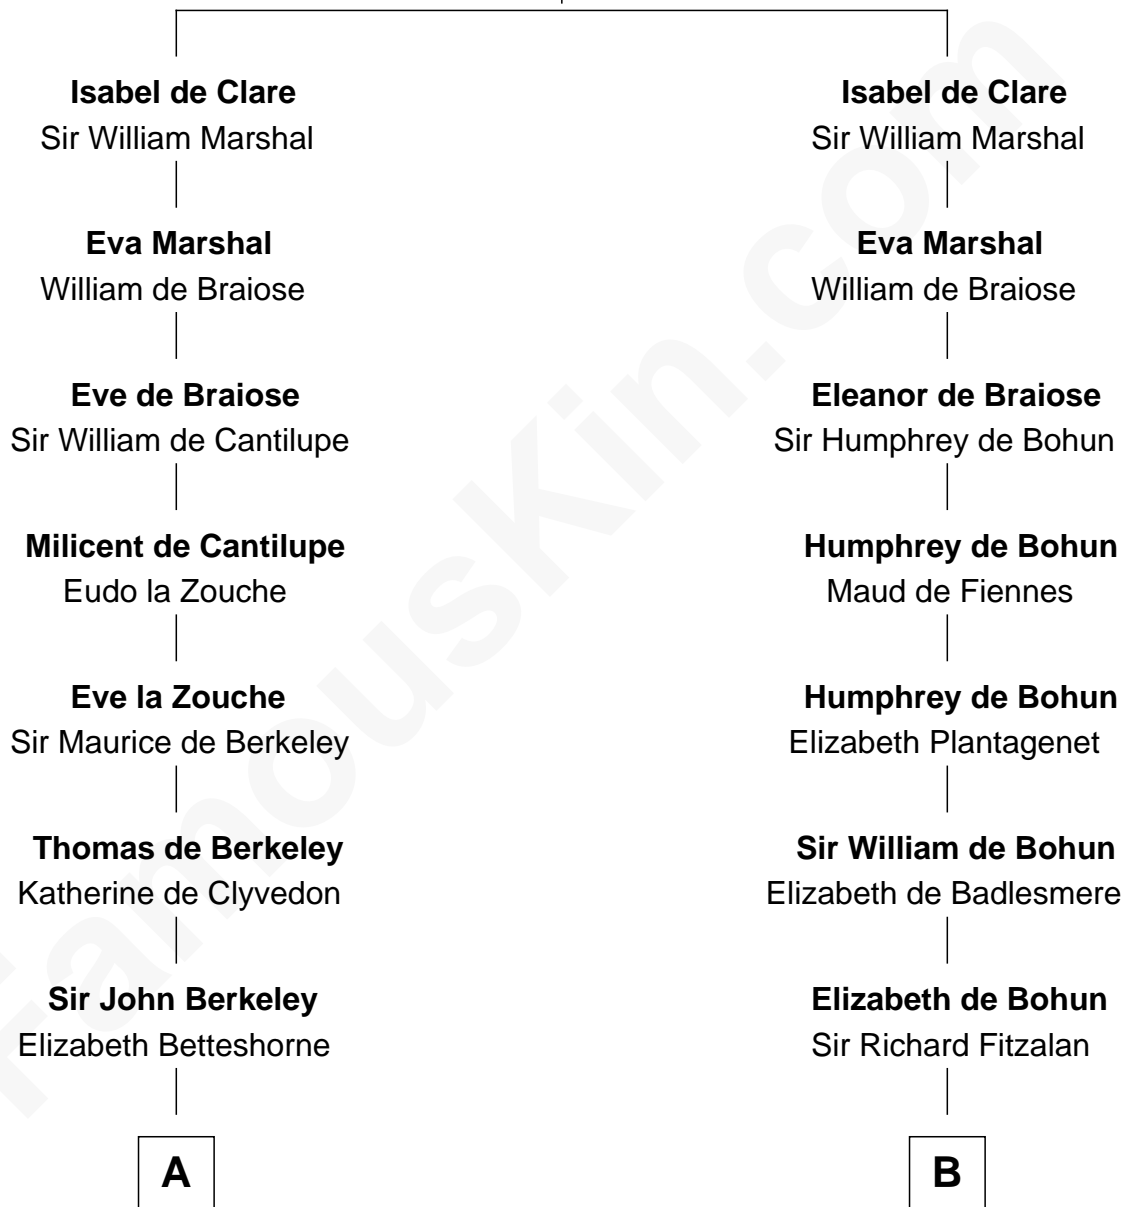

# FamousKin.com Relationship Chart of

**Marjorie Post**

*Founder of General Foods*

19th cousin 1 time removed of

**James Madison**

*4th U.S. President*

**Richard de Clare**  
Aoife MacMurrough

FamousKin.com