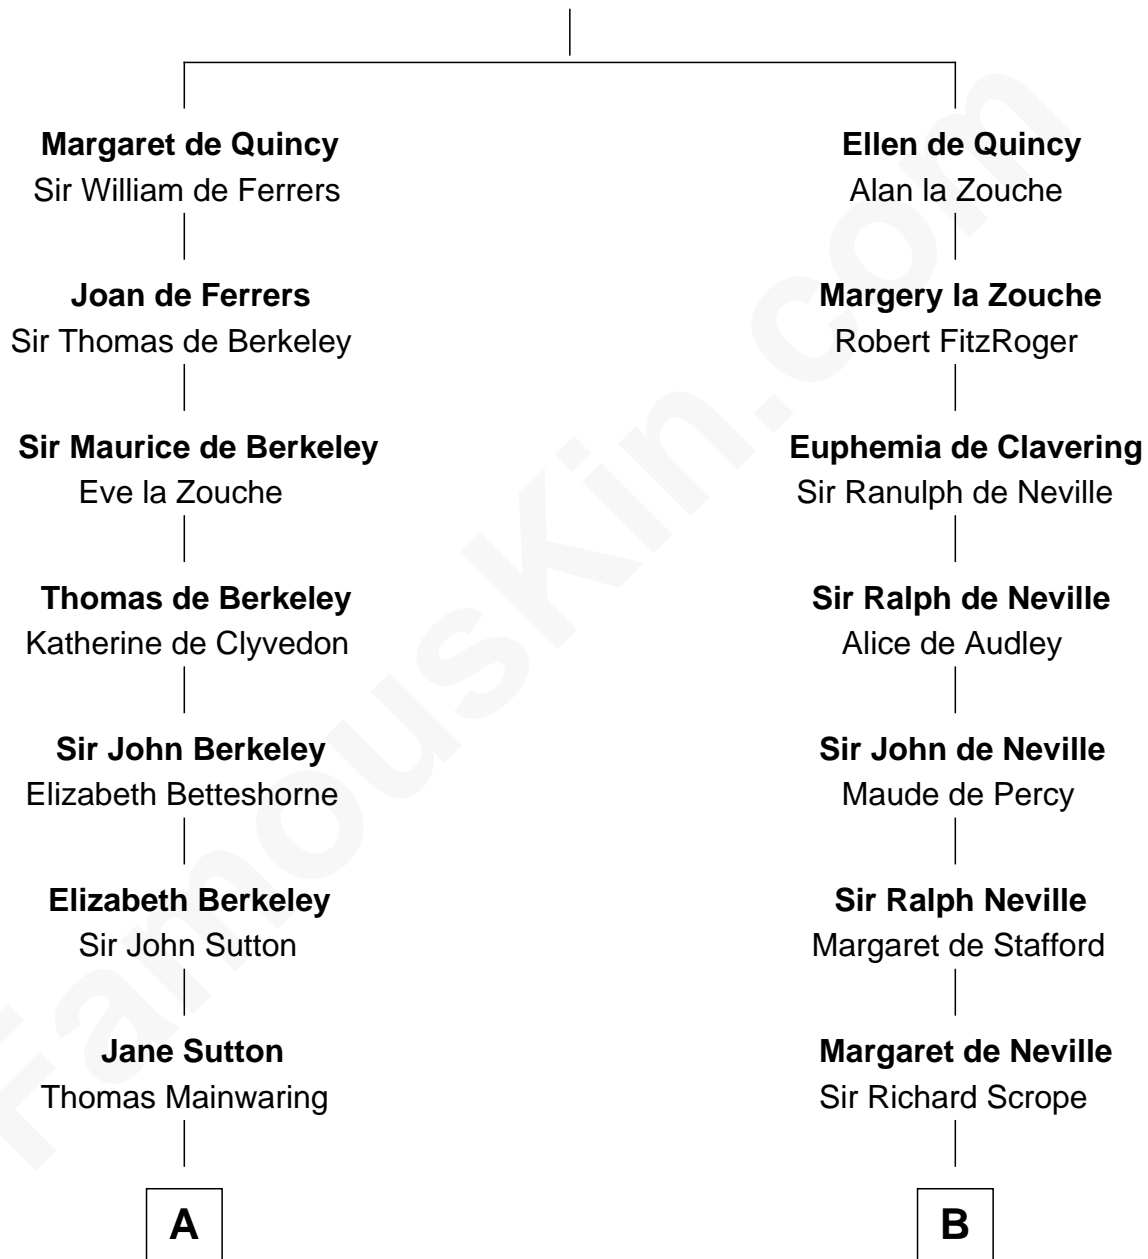

FamousKin.com Relationship Chart of

Marjorie Post

Founder of General Foods

17th cousin 1 time removed of

James Madison

4th U.S. President

Sir Roger de Quincy

Helen of Galloway

C

Charles William Post
Elle Letitia Merriweather

Marjorie Post
Founder of General Foods

FamousKin.com