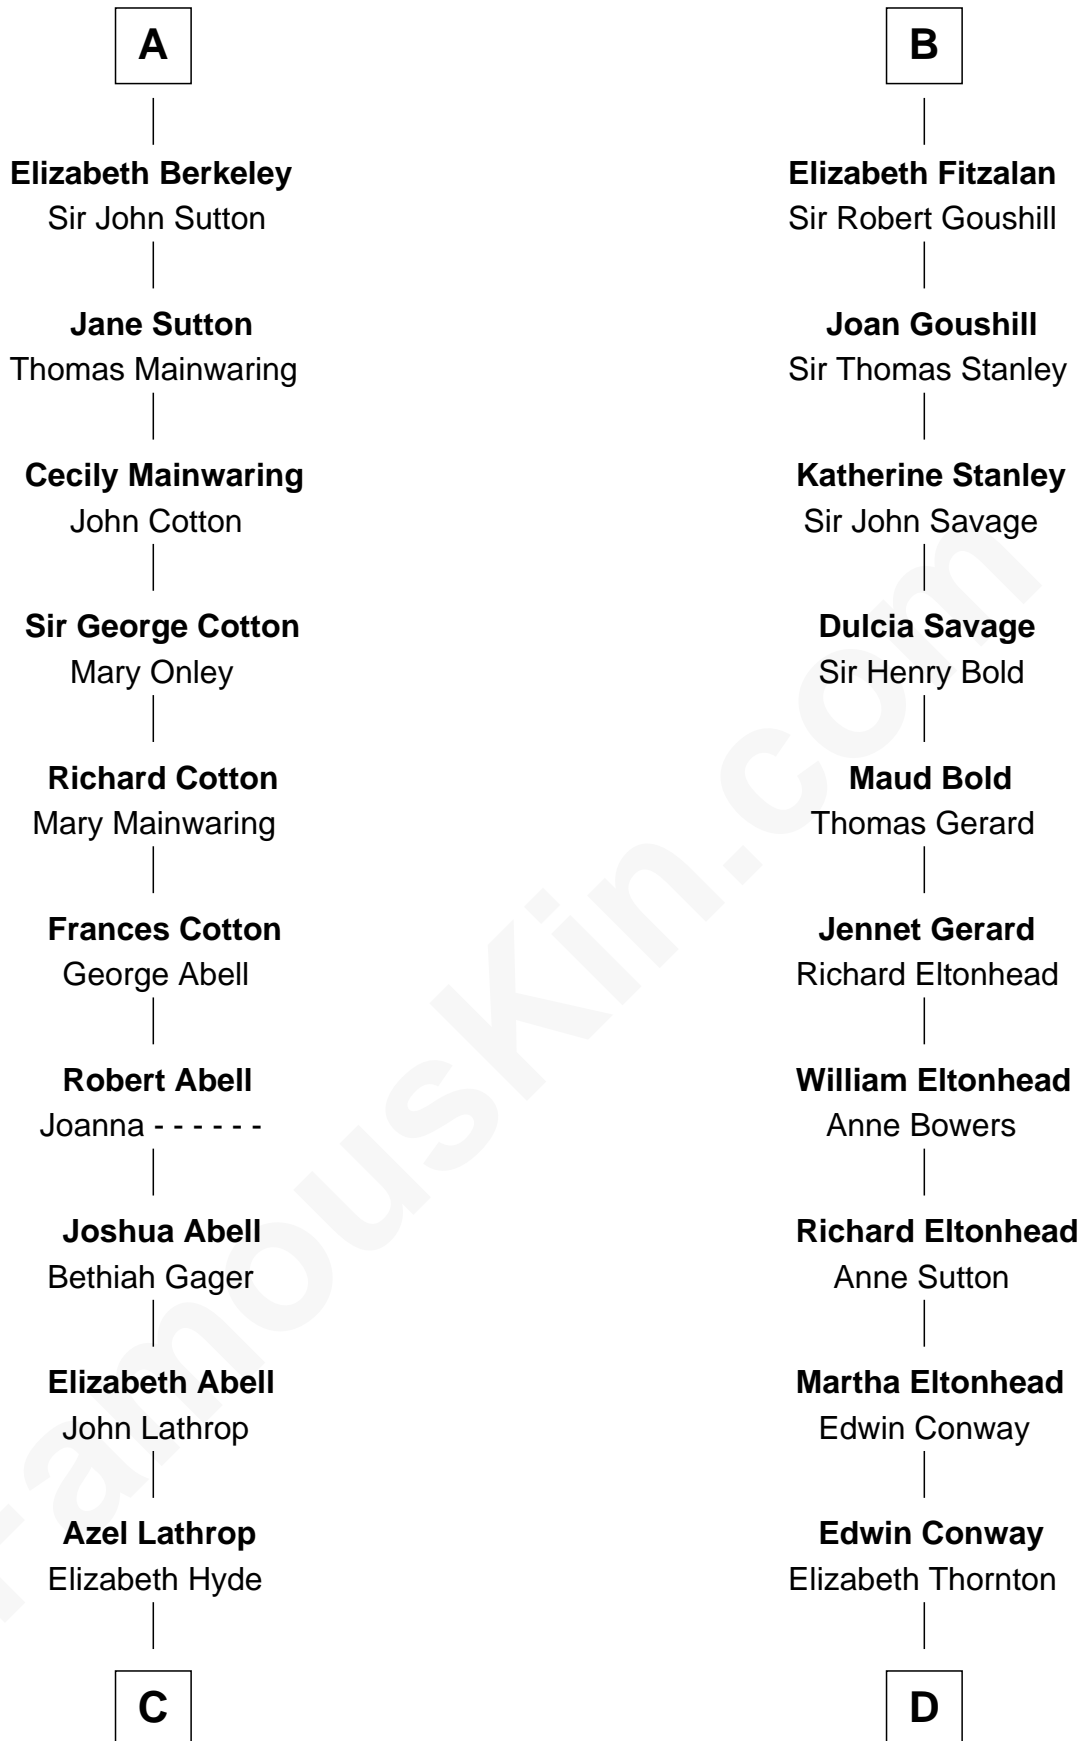

FamousKin.com Relationship Chart of

Marjorie Post

Founder of General Foods

19th cousin 1 time removed of

James Madison

4th U.S. President

John FitzGilbert
Sybilla of Salisbury

FamousKin.com