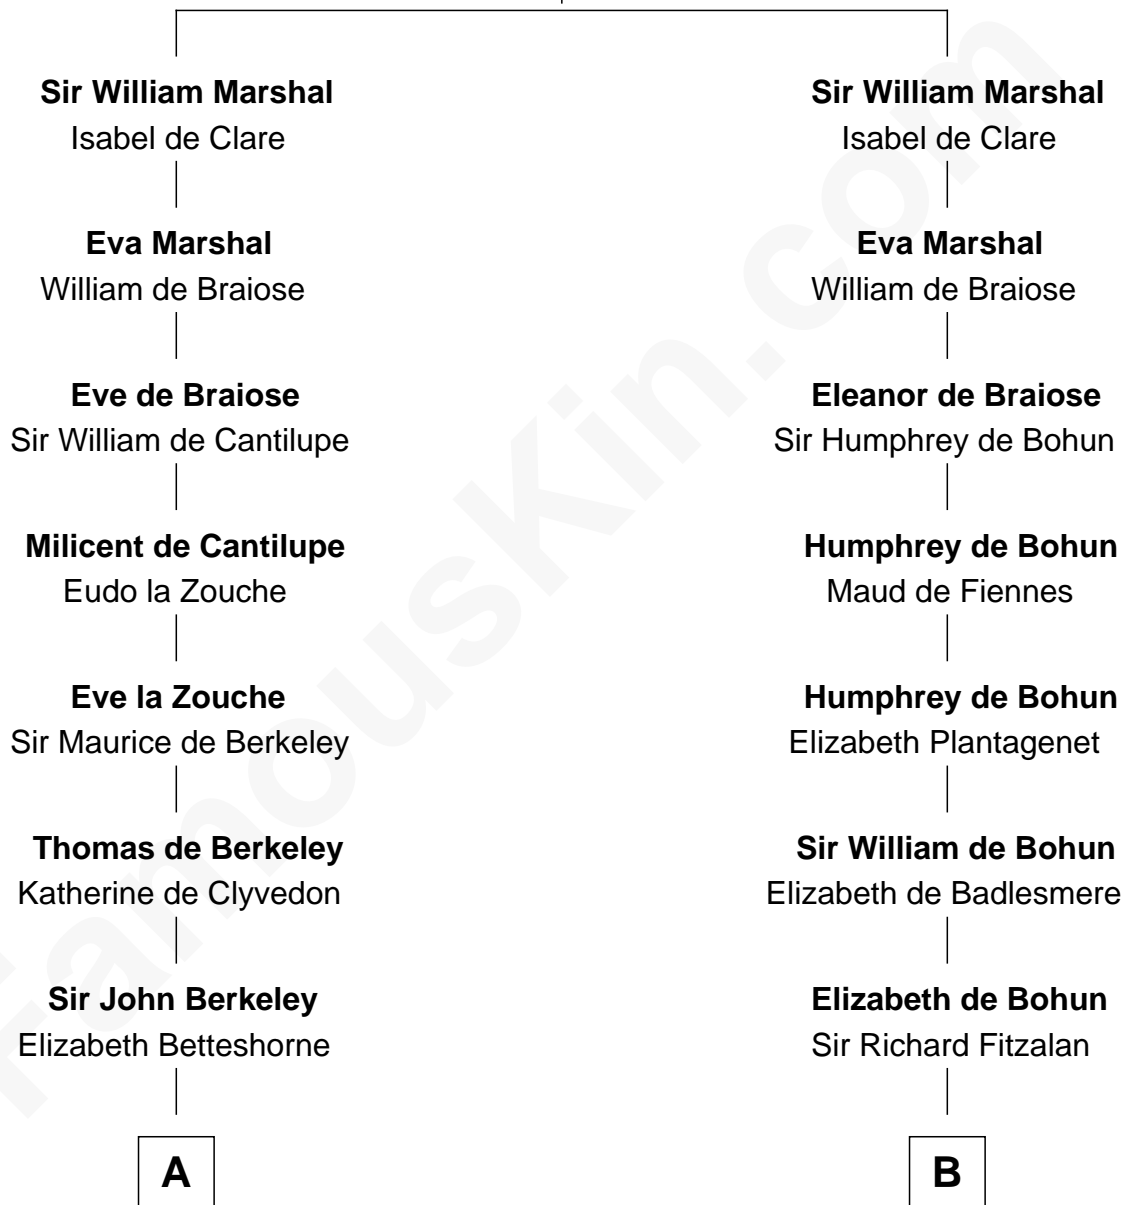

FamousKin.com Relationship Chart of

Marjorie Post

Founder of General Foods

19th cousin 1 time removed of

James Madison

4th U.S. President

John FitzGilbert
Sybilla of Salisbury

FamousKin.com