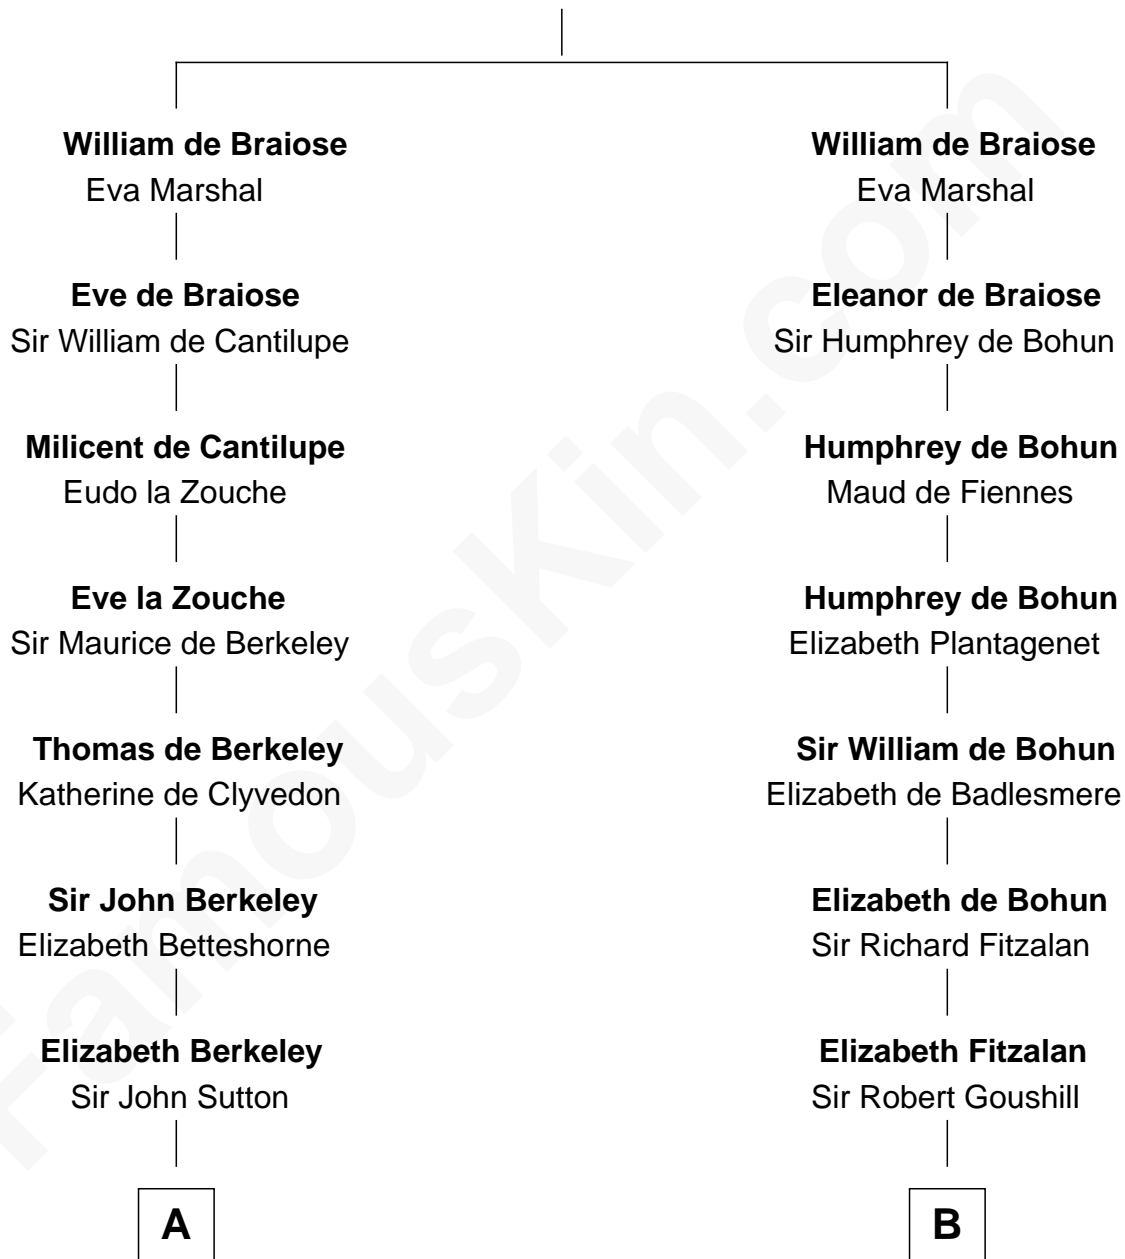

# FamousKin.com Relationship Chart of

**Marjorie Post**

*Founder of General Foods*

18th cousin 1 time removed of

**James Madison**

*4th U.S. President*

**Reginald de Braiose**

**C**

**Caroline Cushman Lathrop**

Charles Rollin Post

**Charles William Post**

Elle Letitia Merriweather

**Marjorie Post**

*Founder of General Foods*

**D**

**Eleanor Rose Conway**

James Madison

**James Madison**

*4th U.S. President*

FamousKin.com