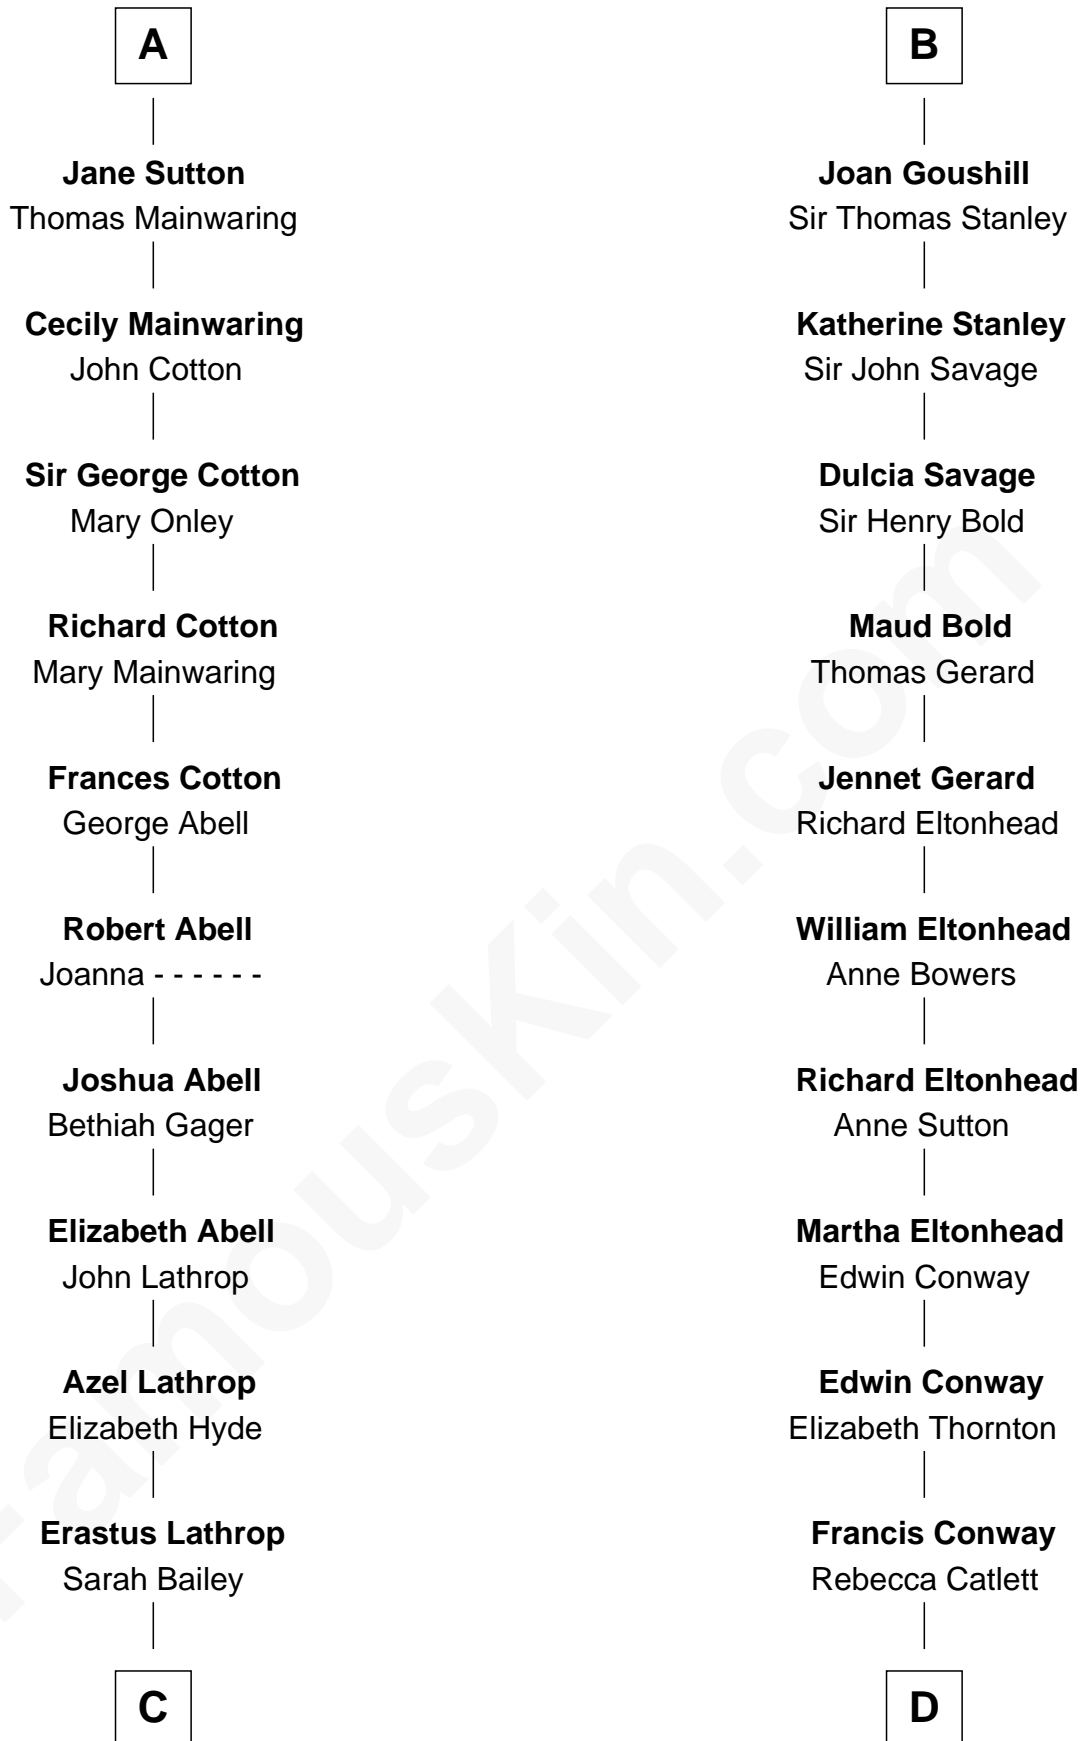

# FamousKin.com Relationship Chart of

**Marjorie Post**

*Founder of General Foods*

18th cousin 1 time removed of

**James Madison**

*4th U.S. President*

**Reginald de Braiose**

**C**

**Caroline Cushman Lathrop**

Charles Rollin Post

**Charles William Post**

Elle Letitia Merriweather

**Marjorie Post**

*Founder of General Foods*

**D**

**Eleanor Rose Conway**