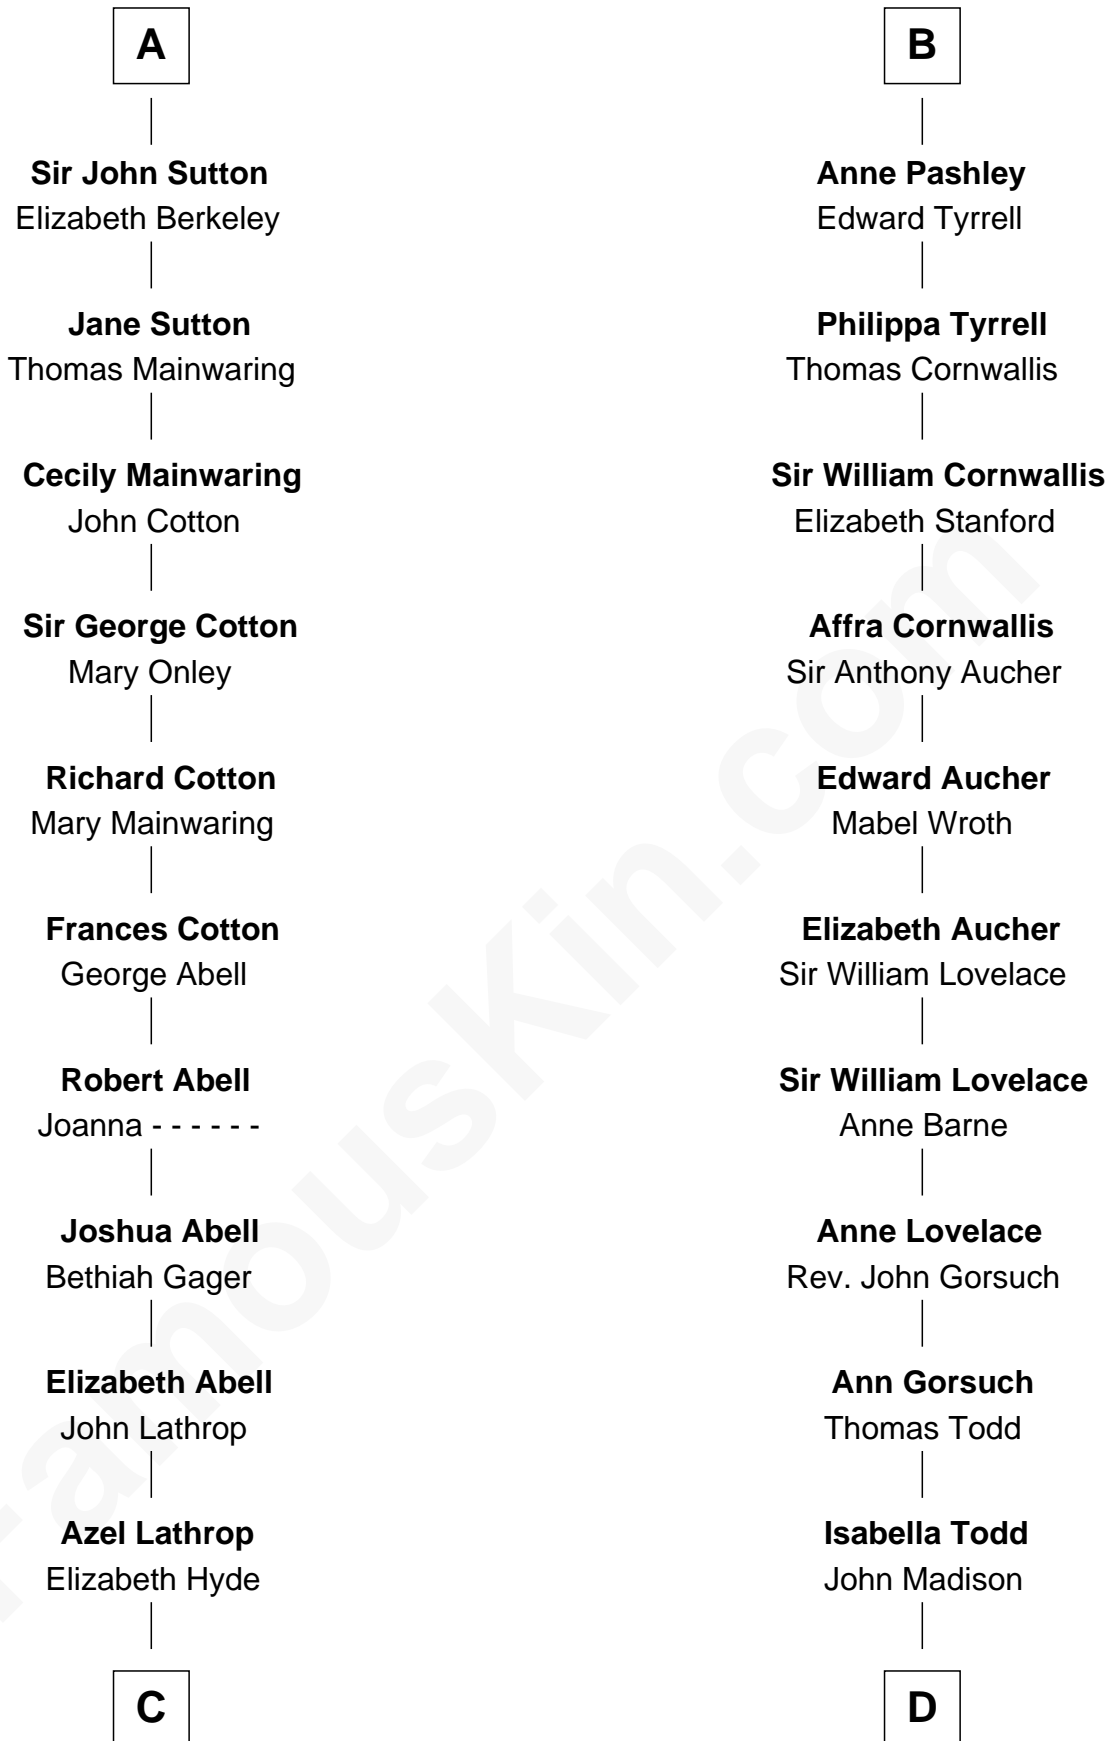

FamousKin.com Relationship Chart of

Marjorie Post

Founder of General Foods

19th cousin 1 time removed of

James Madison

4th U.S. President

Sir Philip Basset

FamousKin.com