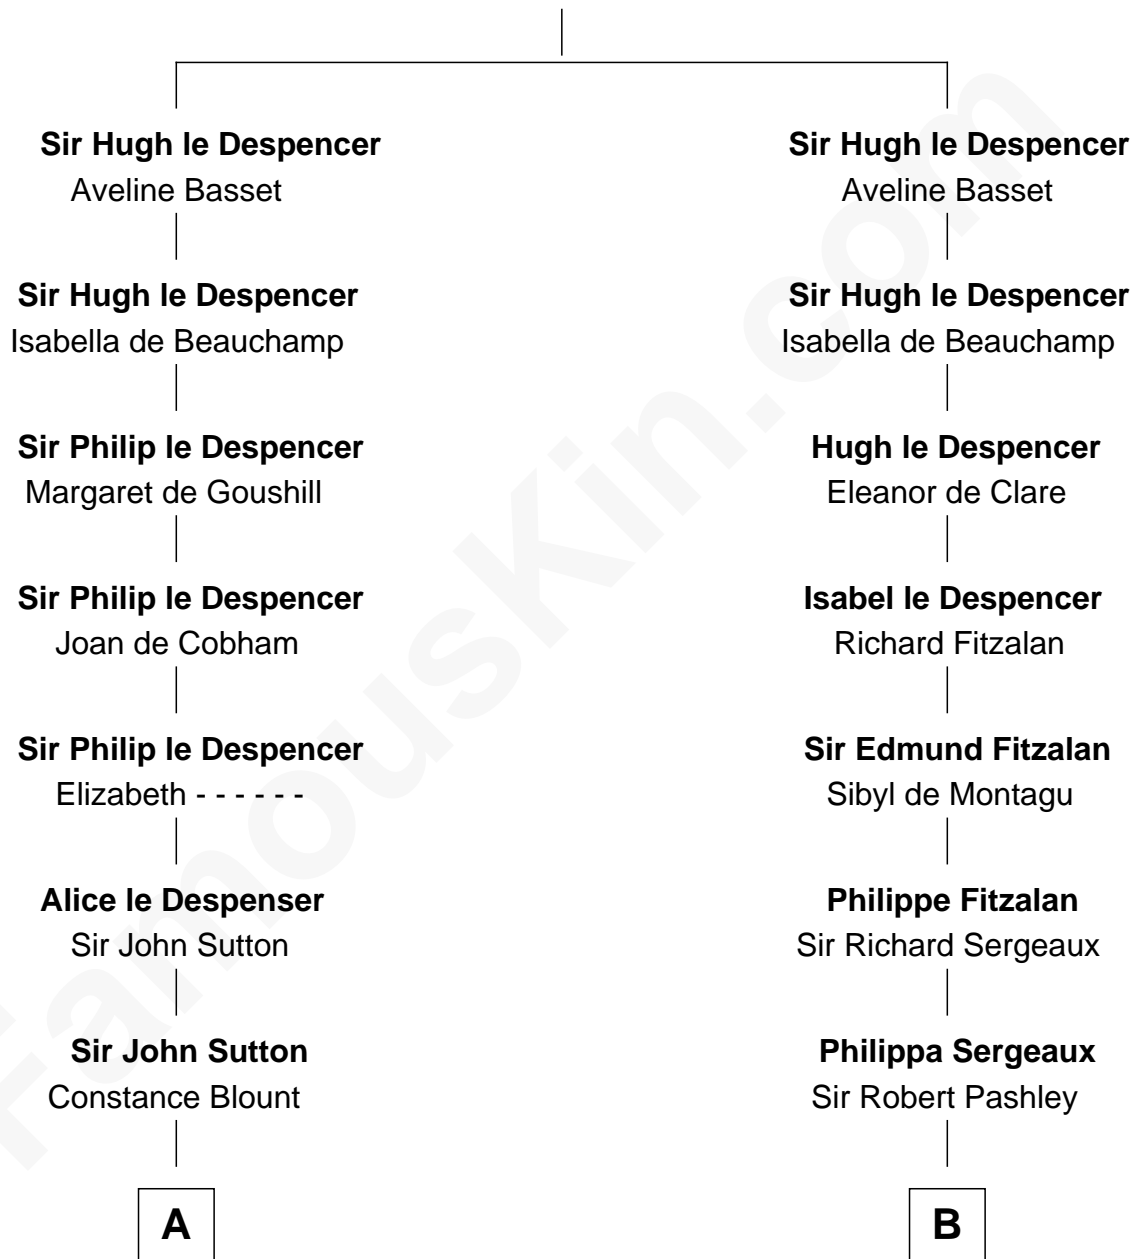

# FamousKin.com Relationship Chart of

**Marjorie Post**

*Founder of General Foods*

19th cousin 1 time removed of

**James Madison**

*4th U.S. President*

Sir Hugh le Despencer

FamousKin.com