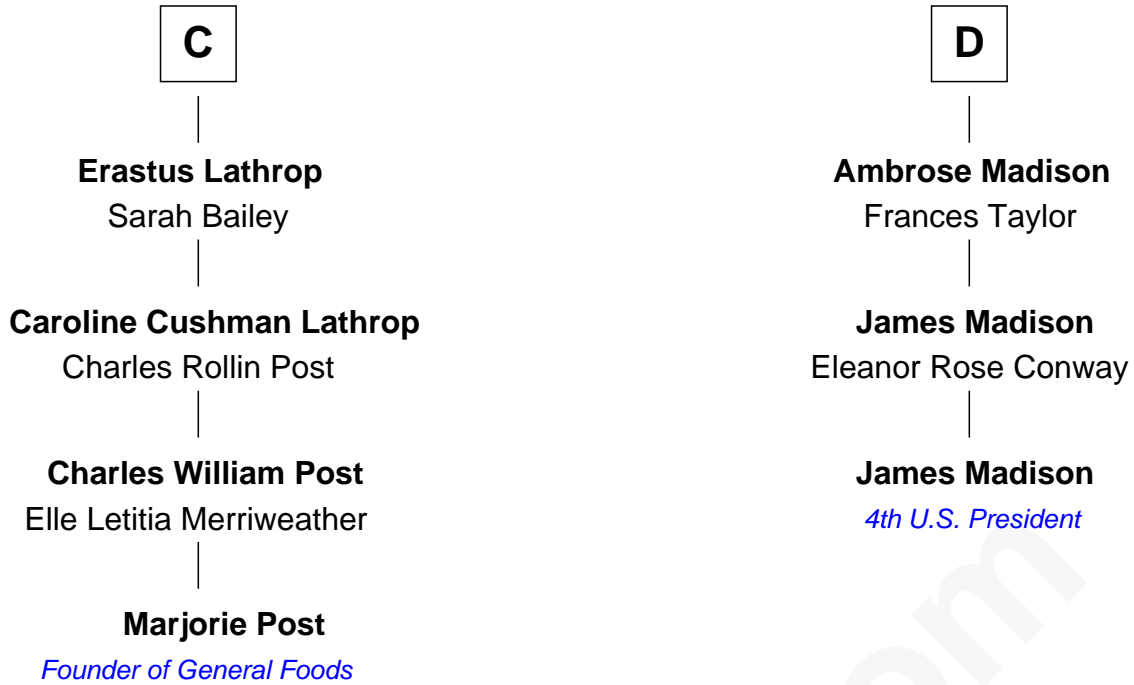

# FamousKin.com Relationship Chart of

**Marjorie Post**

*Founder of General Foods*

19th cousin 1 time removed of

**James Madison**

*4th U.S. President*

Sir Hugh le Despencer

FamousKin.com