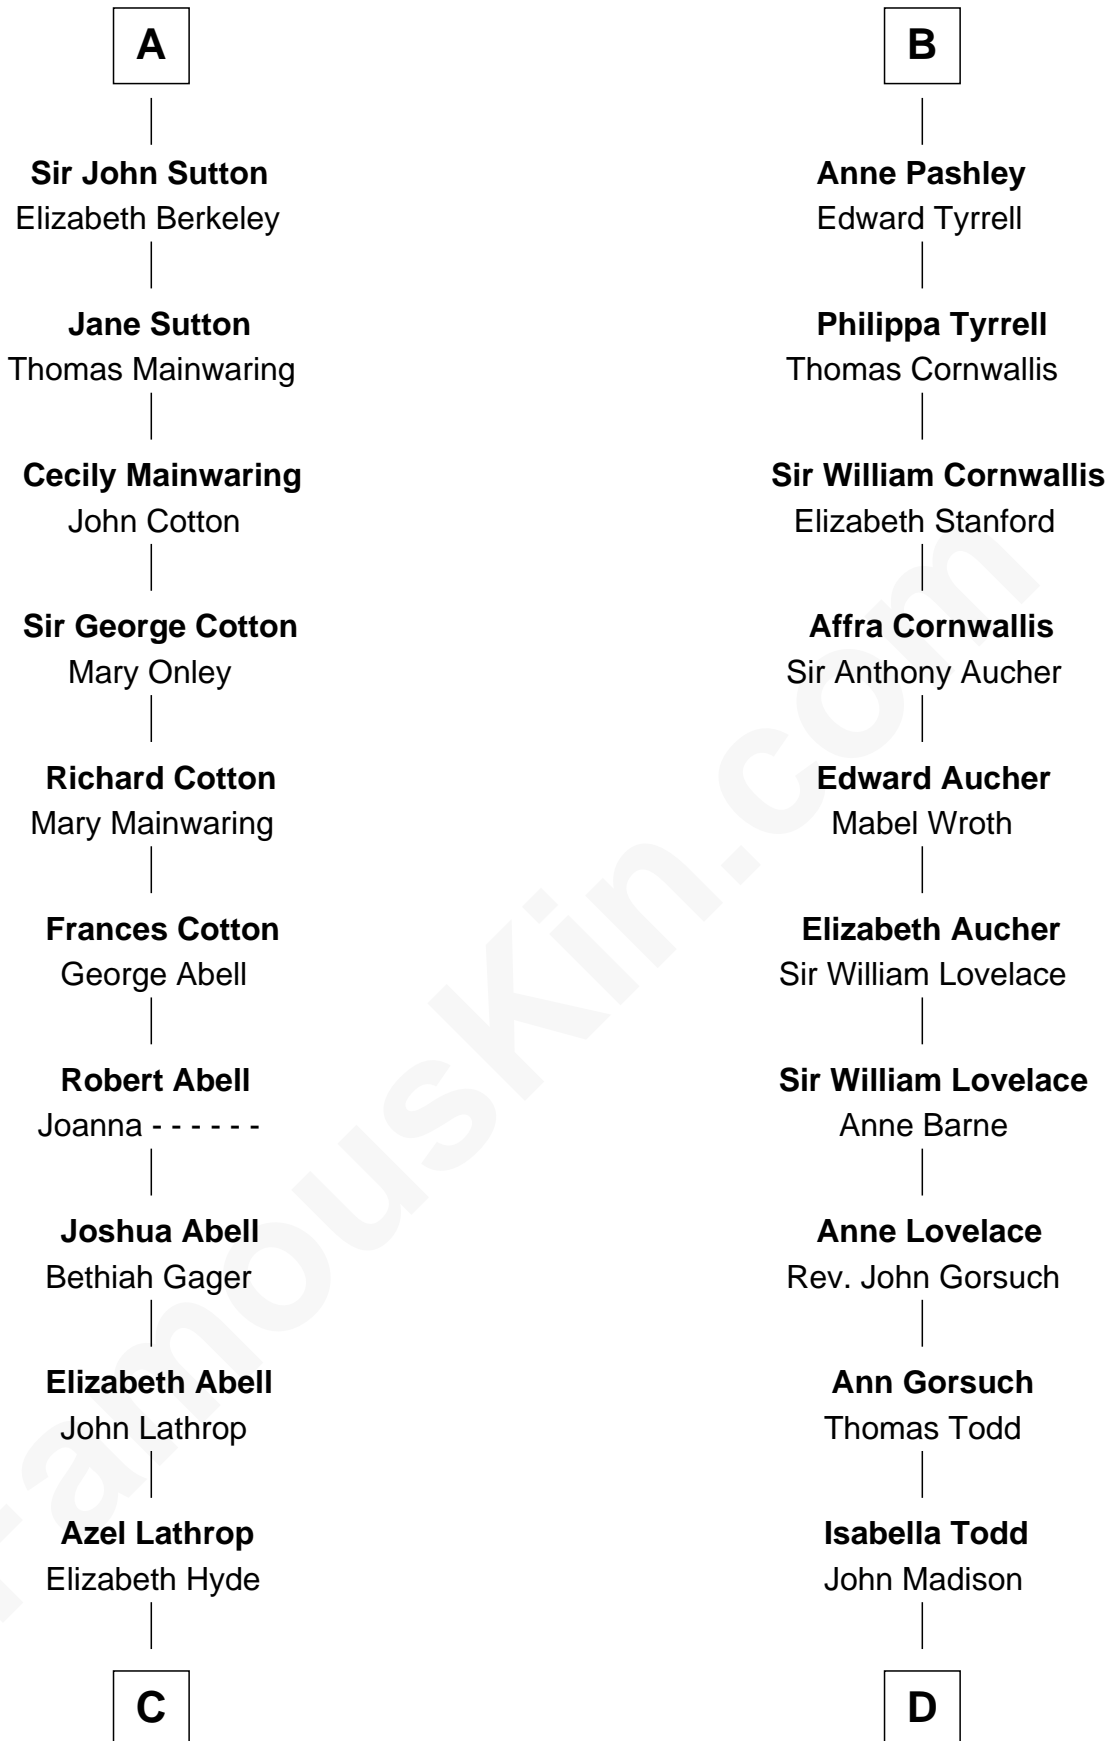

# FamousKin.com Relationship Chart of

**Marjorie Post**

*Founder of General Foods*

19th cousin 1 time removed of

**James Madison**

*4th U.S. President*

Sir Hugh le Despencer

FamousKin.com