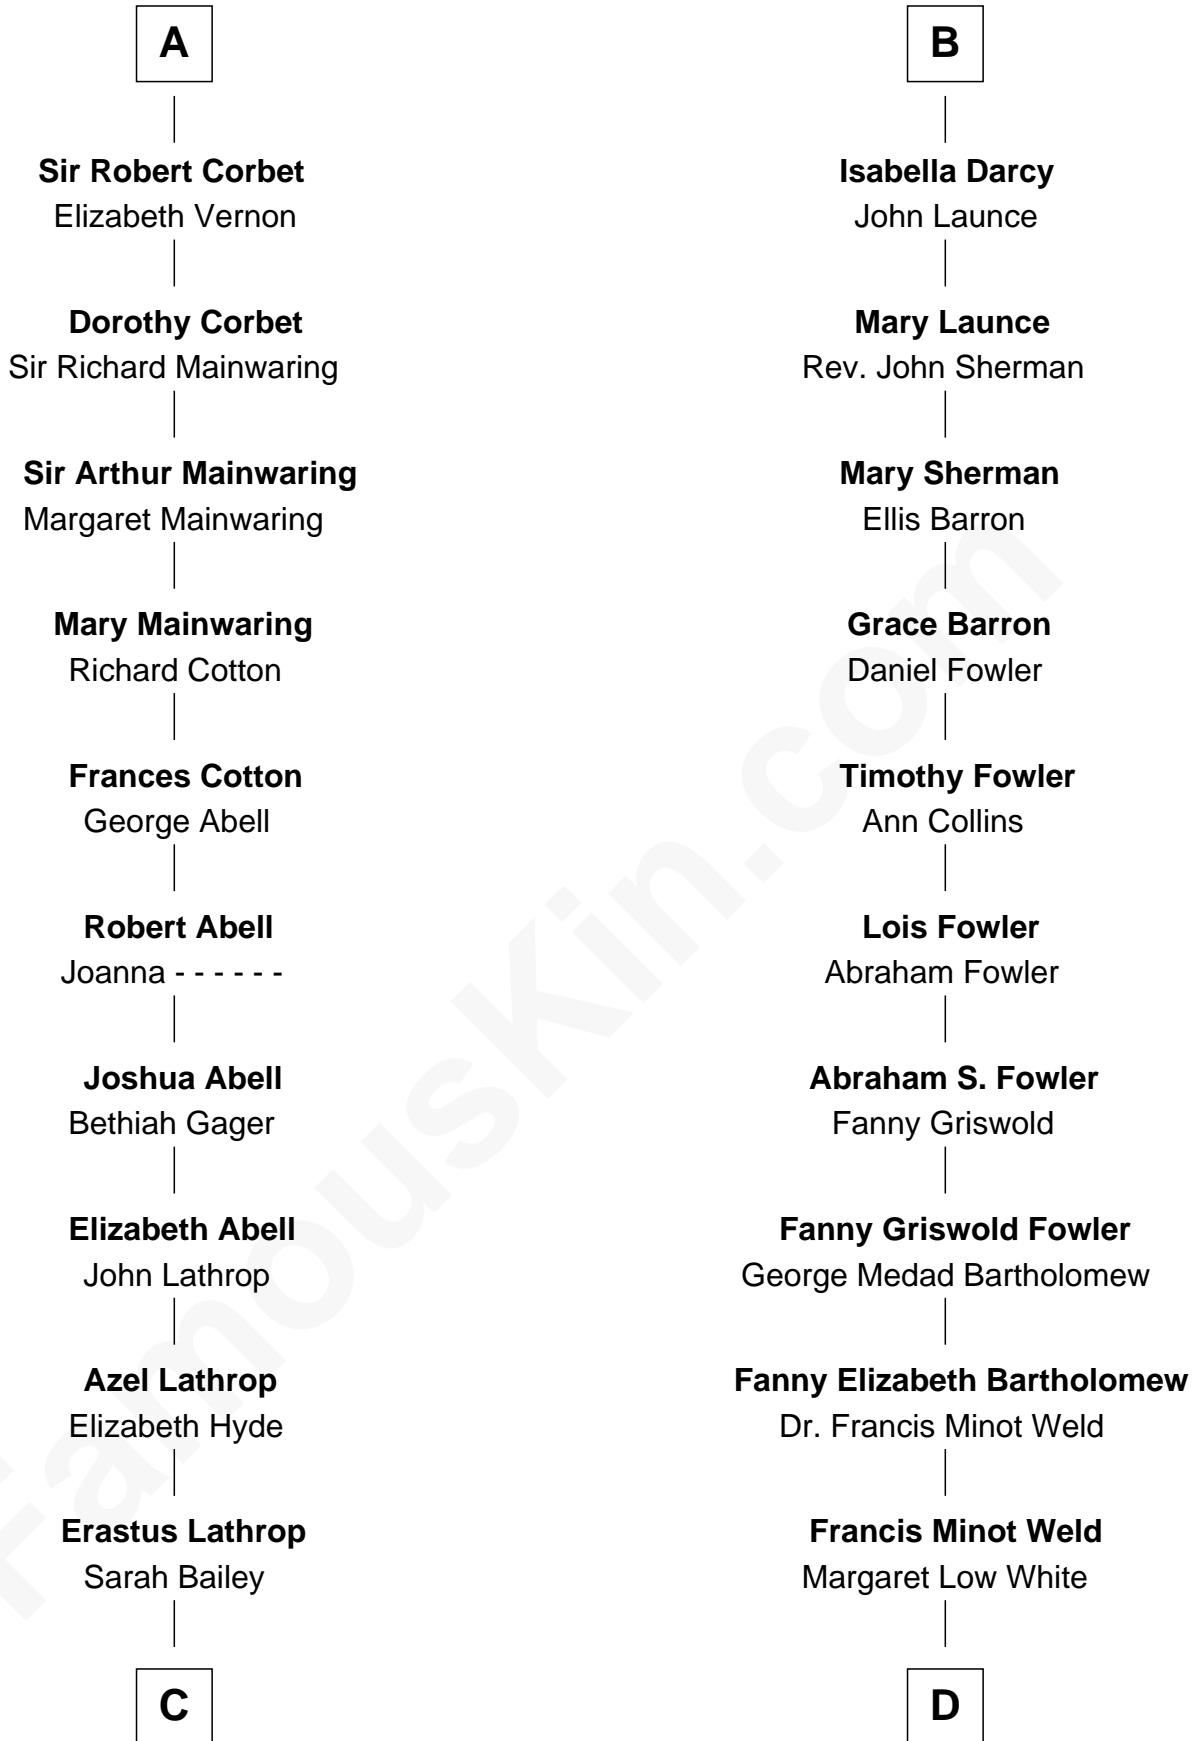

# FamousKin.com Relationship Chart of

**Marjorie Post**

*Founder of General Foods*

18th cousin 1 time removed of

**Bill Weld**

*68th Governor of Massachusetts*

**Sir Henry de Grey**

Elizabeth Talbot