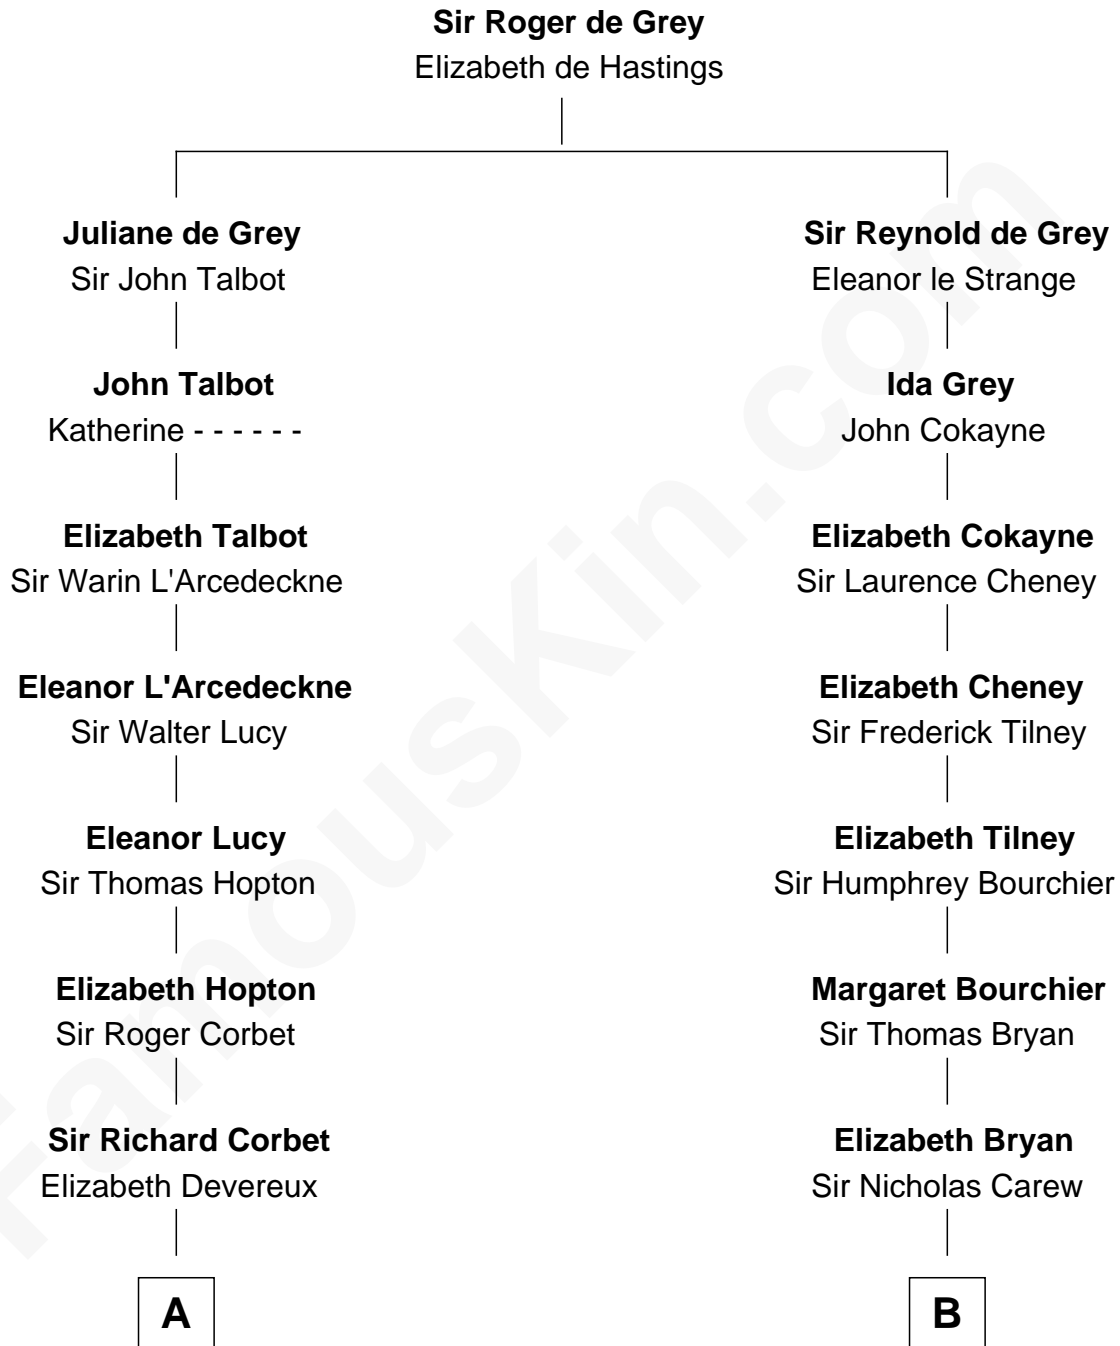

FamousKin.com Relationship Chart of

Marjorie Post

Founder of General Foods

19th cousin 1 time removed of

Bill Weld

68th Governor of Massachusetts

C

Caroline Cushman Lathrop

Charles Rollin Post

Charles William Post

Elle Letitia Merriweather

Marjorie Post

Founder of General Foods

D

Fanny Elizabeth Bartholomew

Dr. Francis Minot Weld