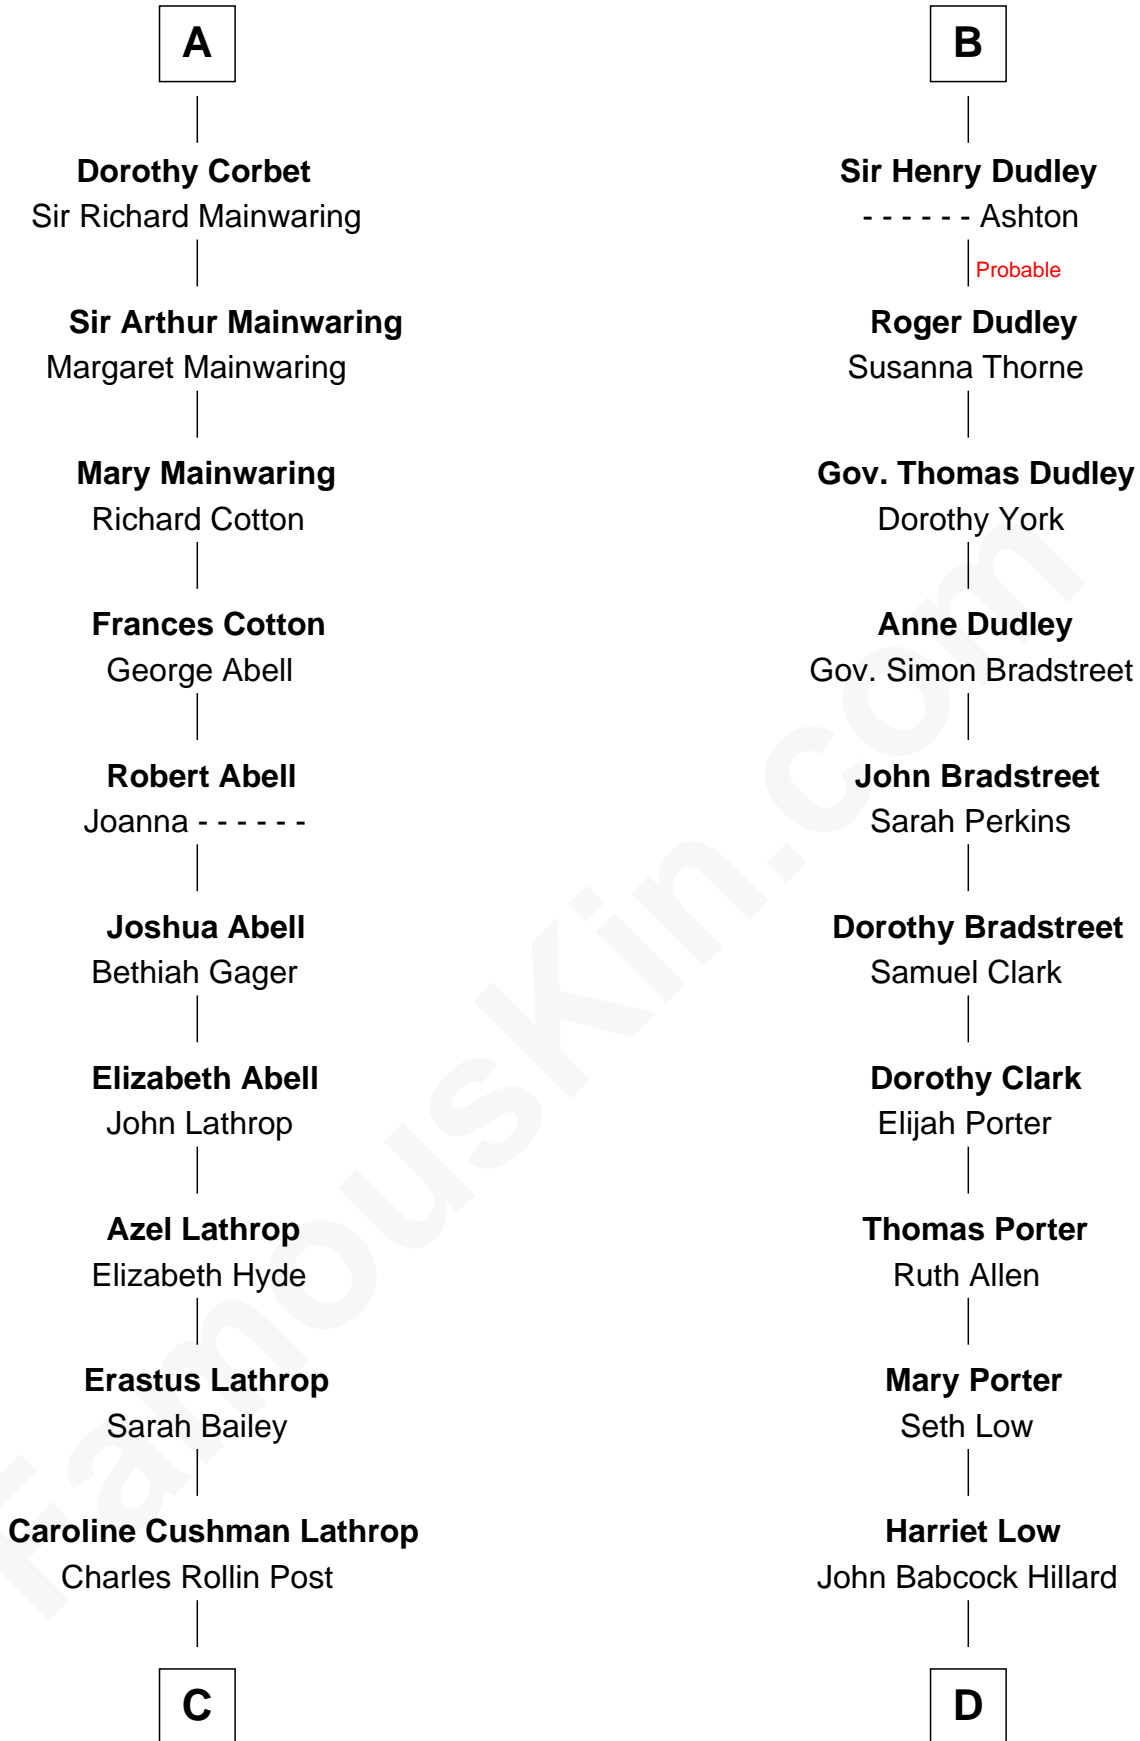

FamousKin.com Relationship Chart of

Marjorie Post

Founder of General Foods

18th cousin 2 times removed of

Bill Weld

68th Governor of Massachusetts

Ralph de Stafford
Margaret de Audley

Elizabeth de Stafford

Margaret de Ros

Sir Reynold Grey

Margaret Grey

Sir William Bonville

William Bonville

Elizabeth Harington

William Bonville

Katherine Neville

Cecily Bonville

Thomas Grey

Cecily Grey

Sir John Sutton

B

C

Charles William Post
Elle Letitia Merriweather

Marjorie Post
Founder of General Foods