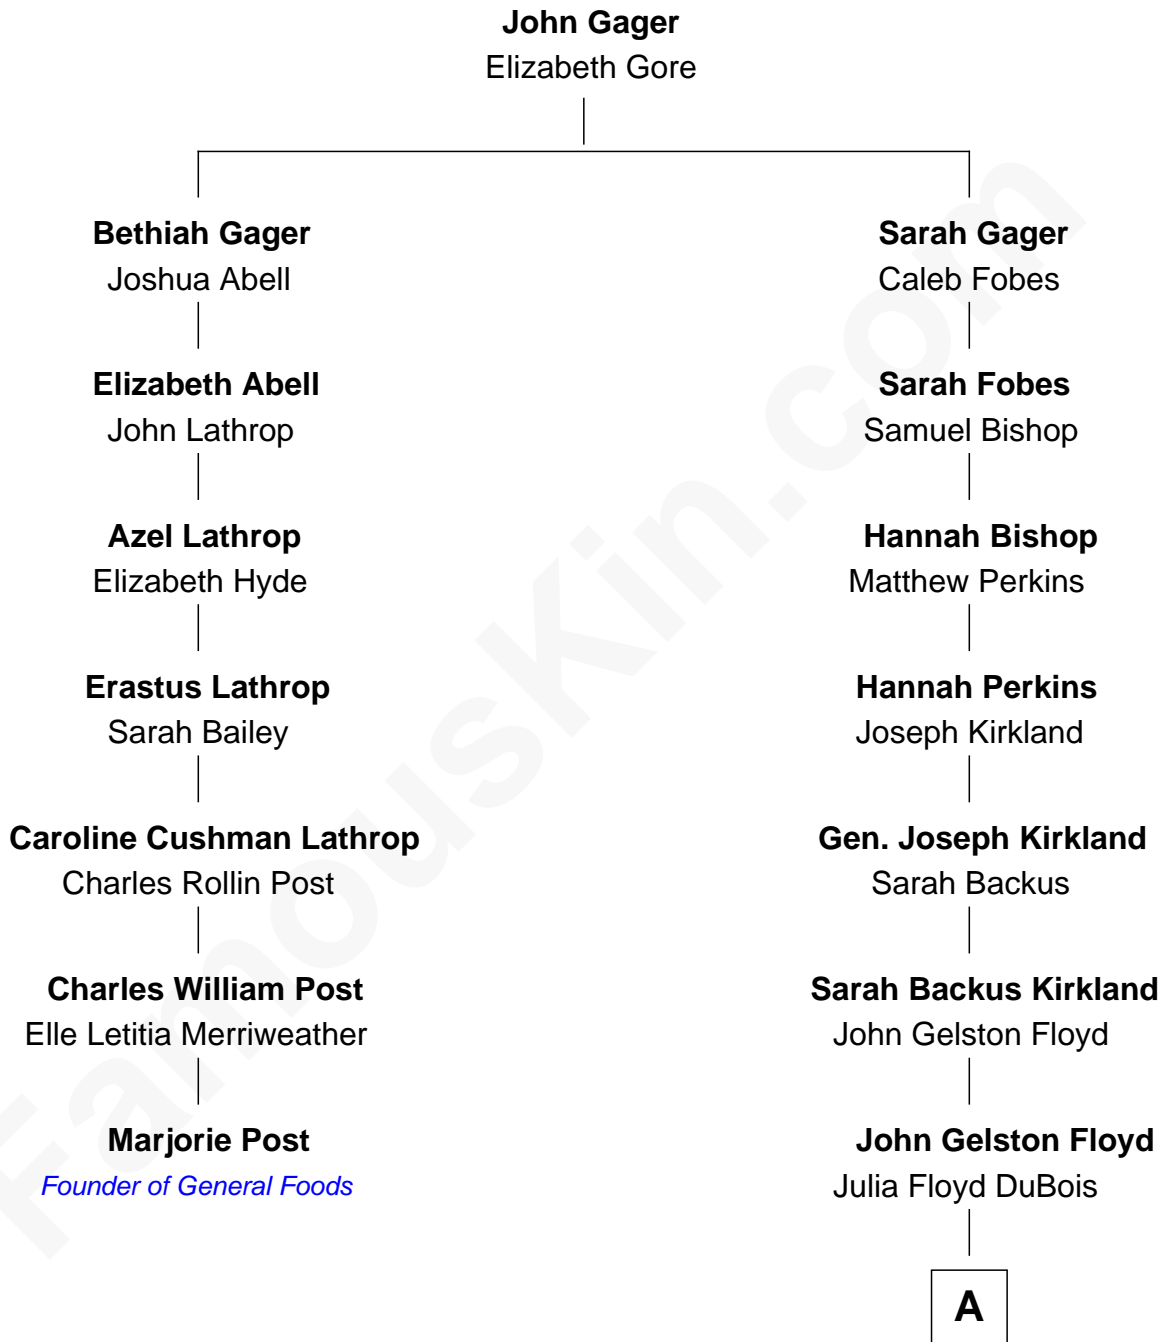

FamousKin.com Relationship Chart of

Marjorie Post

Founder of General Foods

6th cousin 3 times removed of

Bill Weld

68th Governor of Massachusetts

A

—
Cornelia DuBois Floyd
John Treadwell Nichols

—
Mary Blake Nichols
David Weld

—
Bill Weld
68th Governor of Massachusetts

FamousKin.com