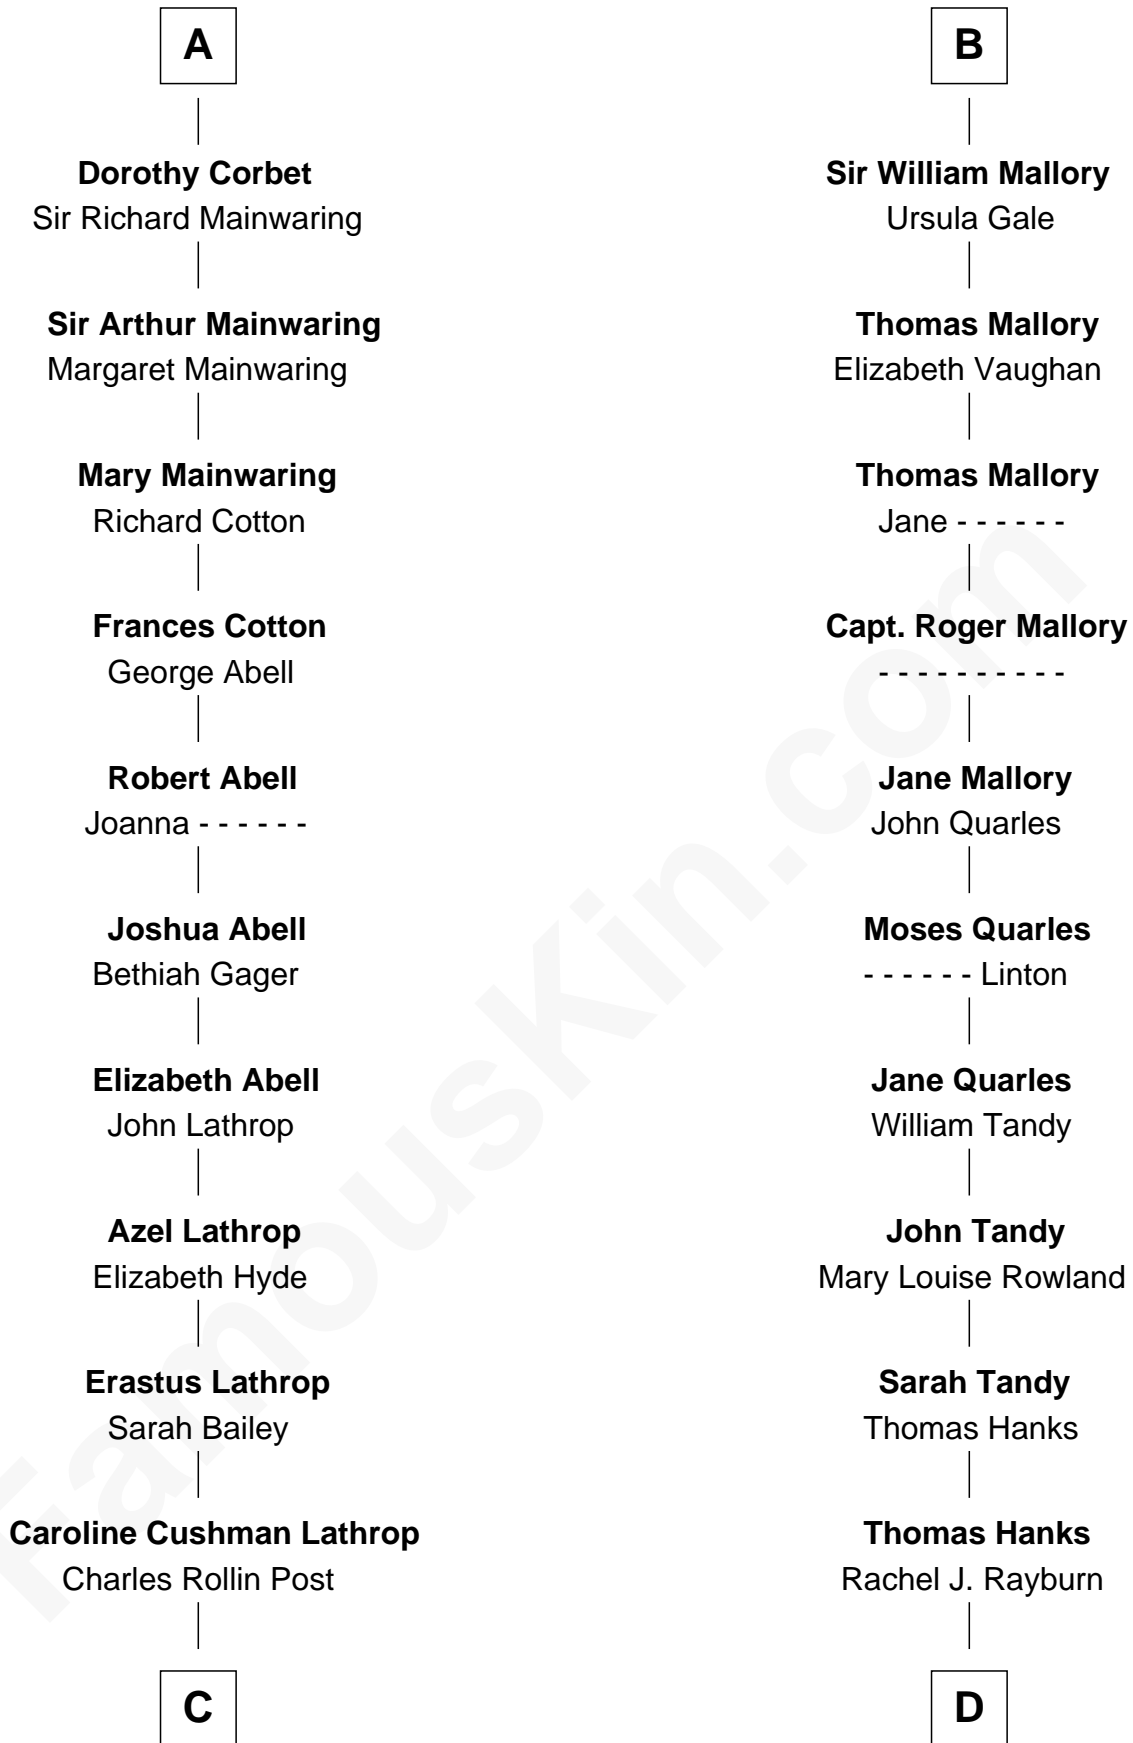

FamousKin.com Relationship Chart of

Marjorie Post

Founder of General Foods

18th cousin 2 times removed of

Tom Hanks

Movie Actor

Edmund Fitzalan

Alice de Warenne

C

Charles William Post
Elle Letitia Merriweather

Marjorie Post
Founder of General Foods

D

Daniel Boone Hanks
Mary Catherine Mefford

Ernest Buel Hanks
Gladys Hilda Ball

Amos Mefford Hanks
Janet Marylyn Frager