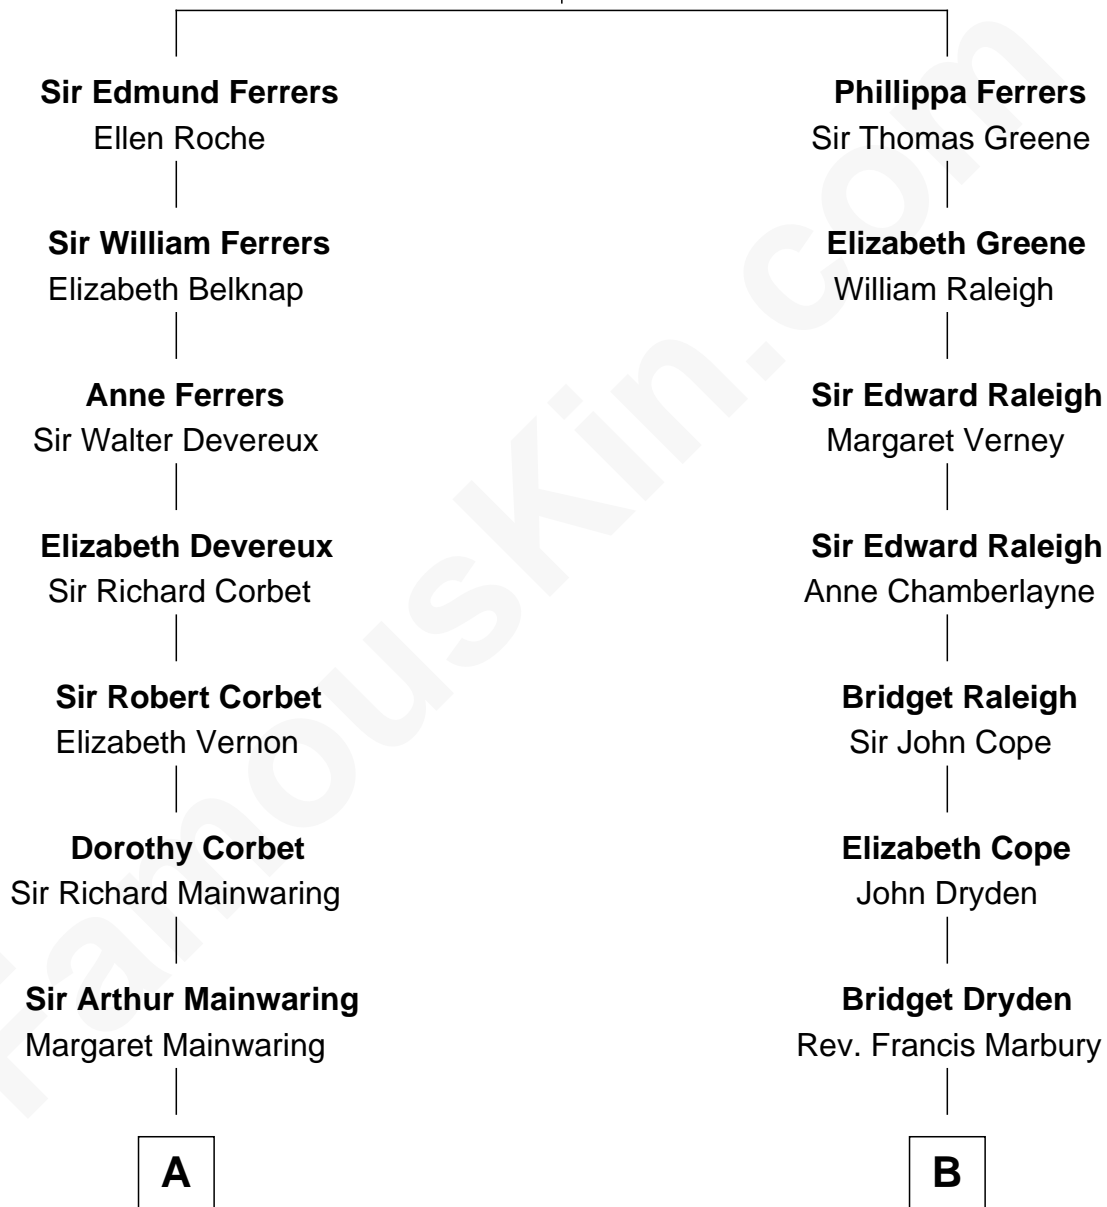

FamousKin.com Relationship Chart of

Marjorie Post

Founder of General Foods

16th cousin 2 times removed of

Tuesday Weld

TV and Movie Actress

Robert de Ferrers
Margaret Despencer

C

—
Lothrop Motley Weld

Yosene Balfour Ker

—
Tuesday Weld

TV and Movie Actress

FamousKin.com