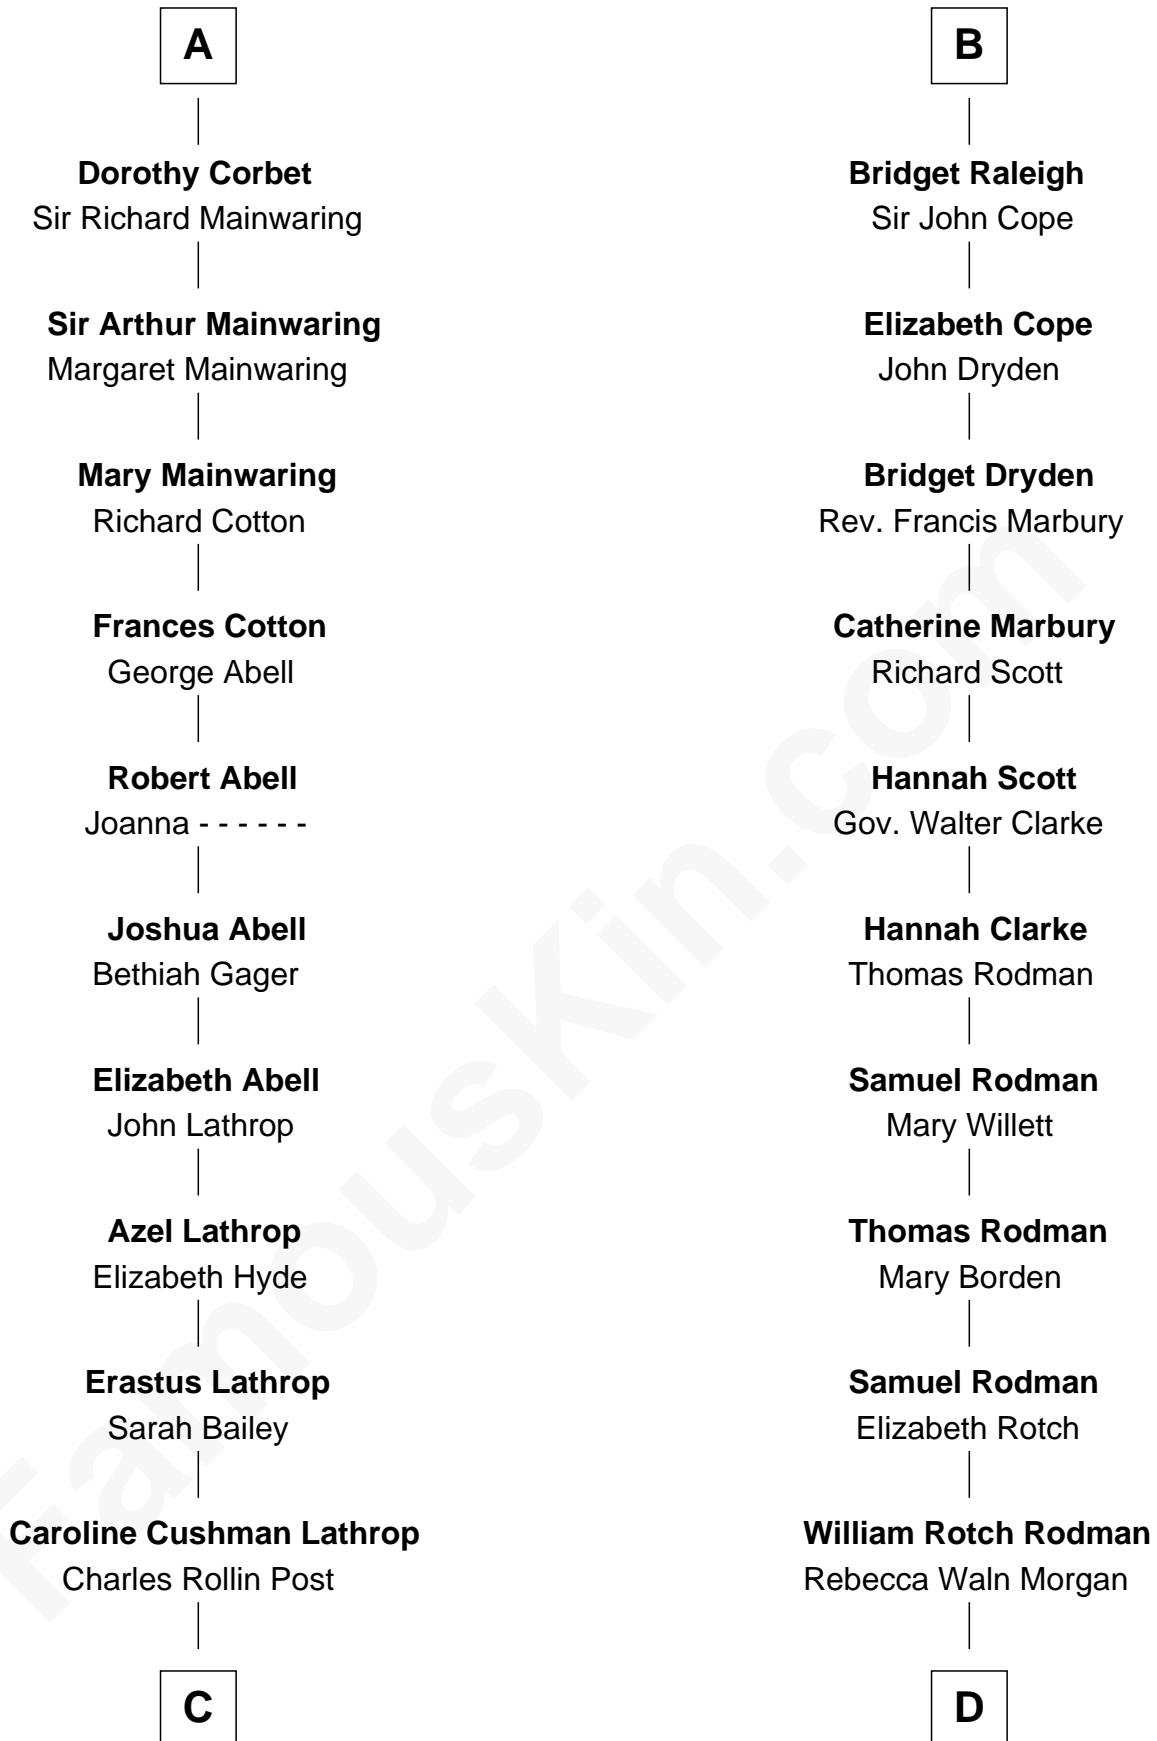

# FamousKin.com Relationship Chart of

**Marjorie Post**

*Founder of General Foods*

18th cousin 3 times removed of

**Tuesday Weld**

*TV and Movie Actress*

**Edmund Fitzalan**

Alice de Warenne

**C**

**Charles William Post**  
Elle Letitia Merriweather

**Marjorie Post**  
*Founder of General Foods*

**D**

**Alfred Rodman**  
Anna Lothrop Motley

**Eloise Rodman**  
Stephen Minot Weld

**Edward Motley Weld**  
Sarah Lothrop King

**Lothrop Motley Weld**  
Yosene Balfour Ker

**Tuesday Weld**  
*TV and Movie Actress*

FamousKin.com