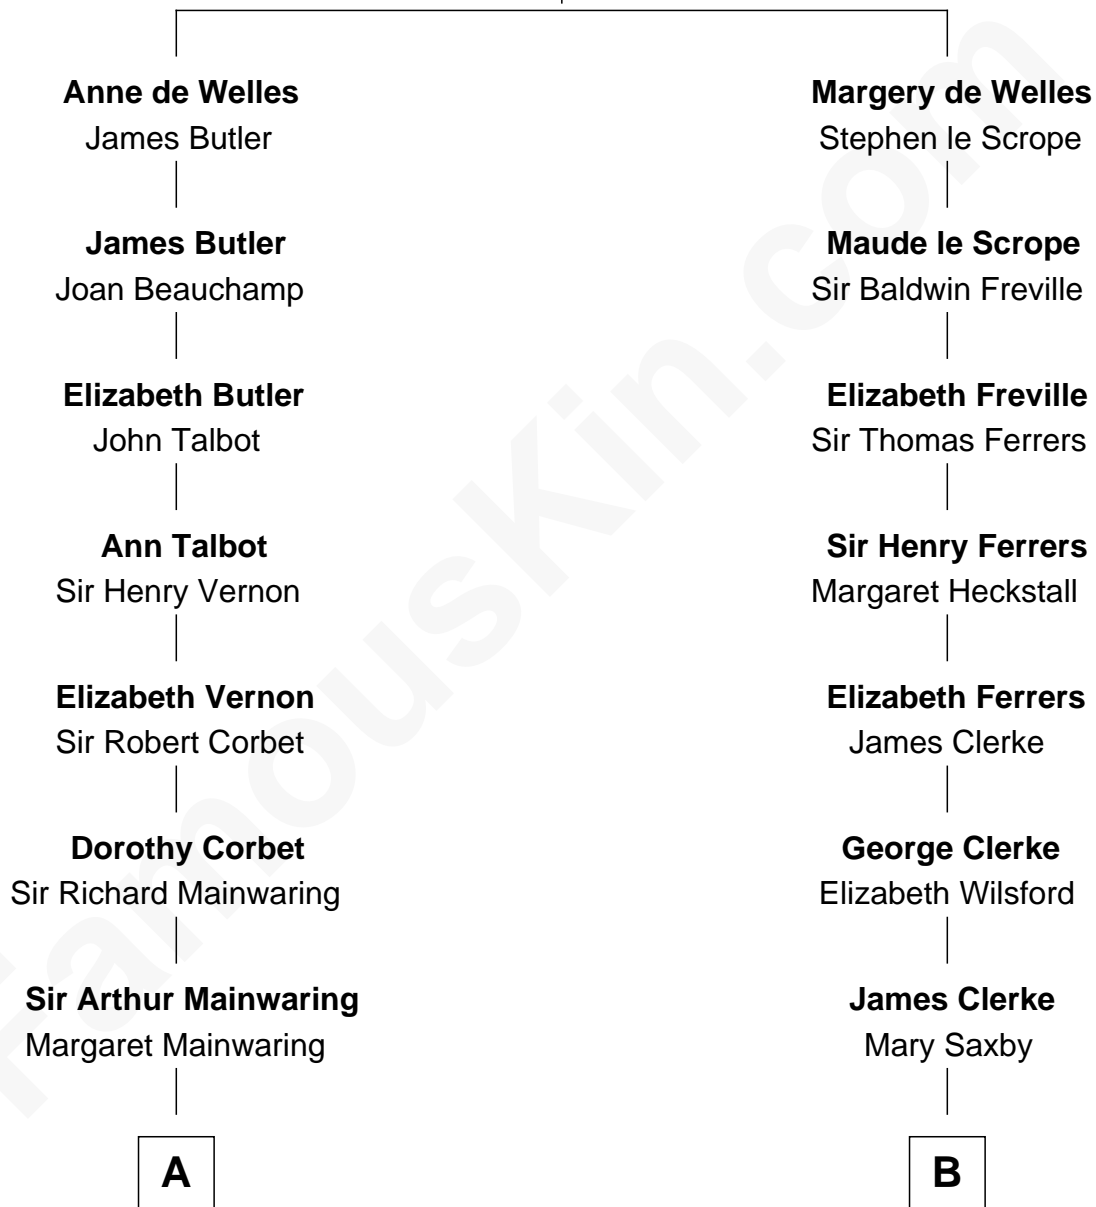

FamousKin.com Relationship Chart of

Marjorie Post

Founder of General Foods

16th cousin 3 times removed of

Tuesday Weld

TV and Movie Actress

John de Welles

Maud de Roos

C

Edward Motley Weld
Sarah Lothrop King

Lothrop Motley Weld
Yosene Balfour Ker

Tuesday Weld
TV and Movie Actress

FamousKin.com