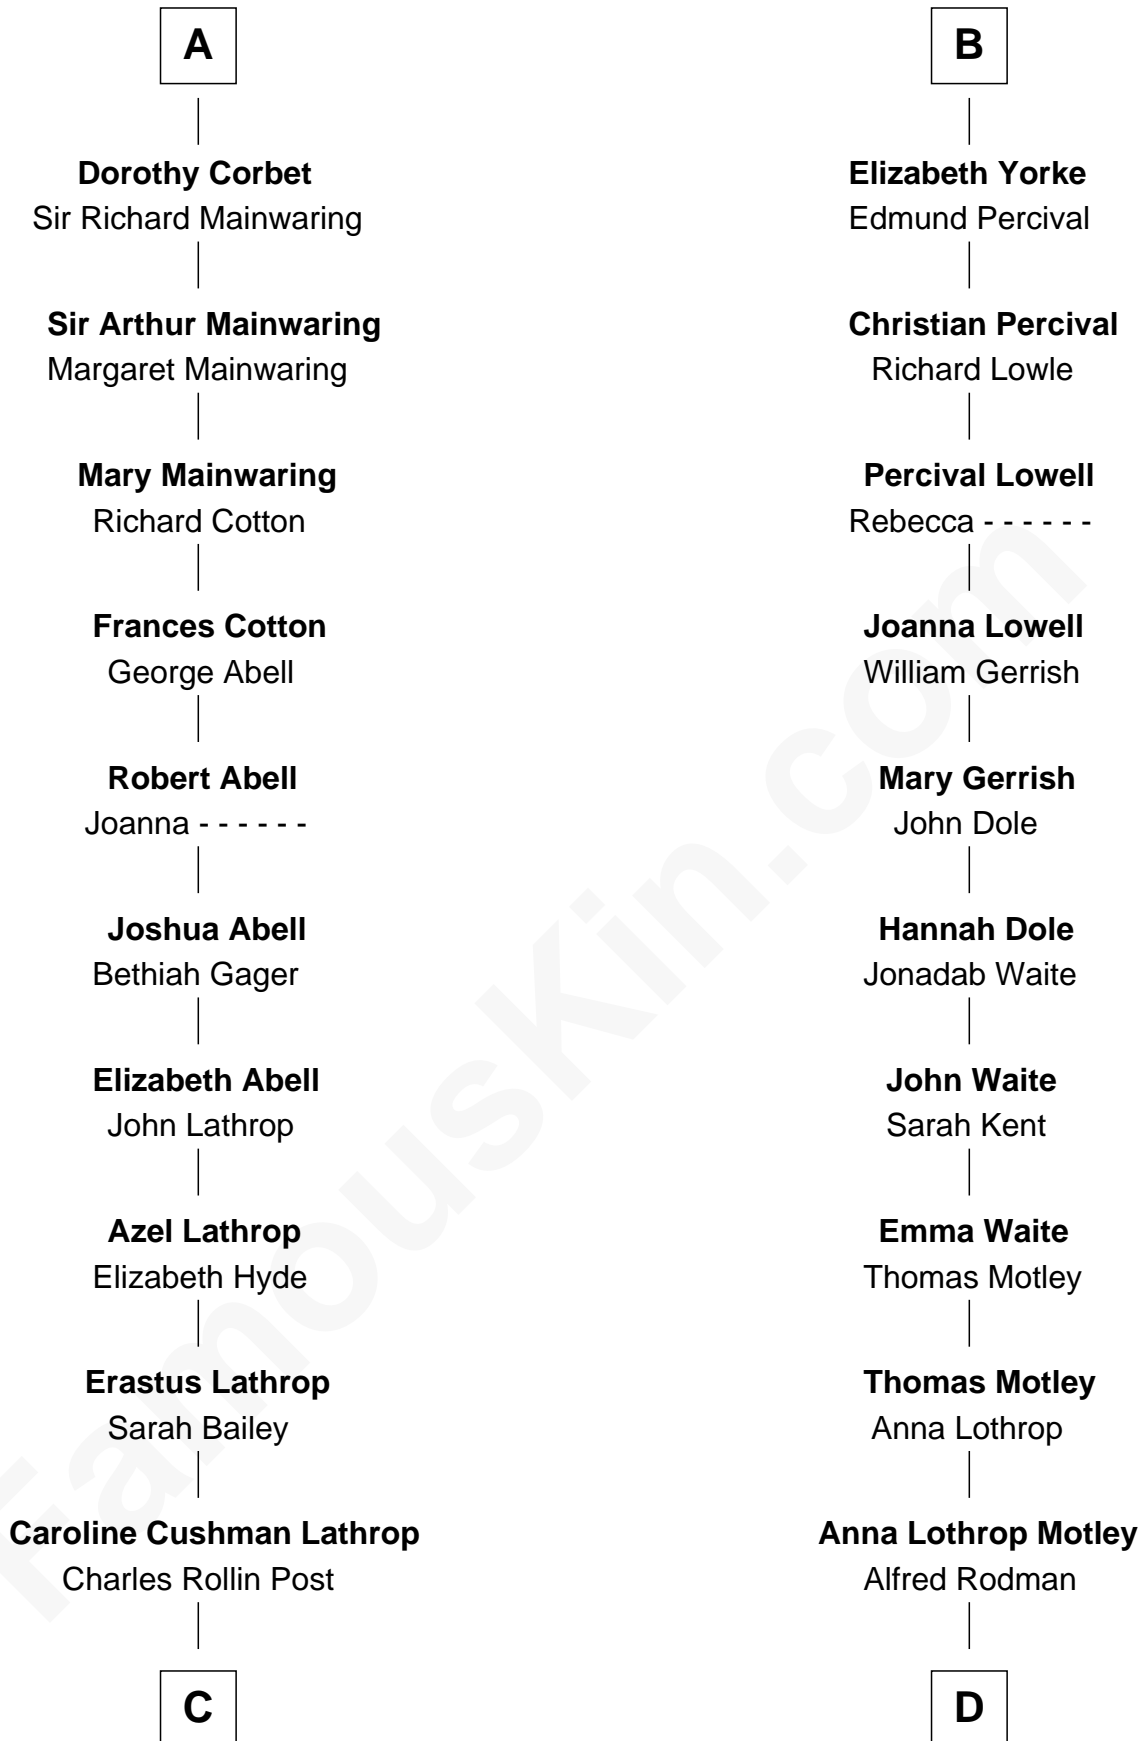

FamousKin.com Relationship Chart of

Marjorie Post

Founder of General Foods

18th cousin 2 times removed of

Tuesday Weld

TV and Movie Actress

Humphrey de Bohun

Elizabeth Plantagenet

Eleanor de Bohun
Sir James le Boteler

James le Boteler
Elizabeth Darcy

James Butler
Anne de Welles

James Butler
Joan Beauchamp

Elizabeth Butler
John Talbot

Ann Talbot
Sir Henry Vernon

Elizabeth Vernon
Sir Robert Corbet

A

Margaret de Bohun
Sir Hugh de Courtnay

Elizabeth de Courtnay
Sir Andrew Luttrell

Sir Hugh Luttrell
Catherine de Beaumont

Sir John Luttrell
Margaret Touchet

Sir James Luttrell
Elizabeth Courtnay

Sir Hugh Luttrell
Margaret Hill

Eleanor Luttrell
Roger Yorke

B

C

Charles William Post
Elle Letitia Merriweather

Marjorie Post
Founder of General Foods

D

Eloise Rodman
Stephen Minot Weld

Edward Motley Weld
Sarah Lothrop King