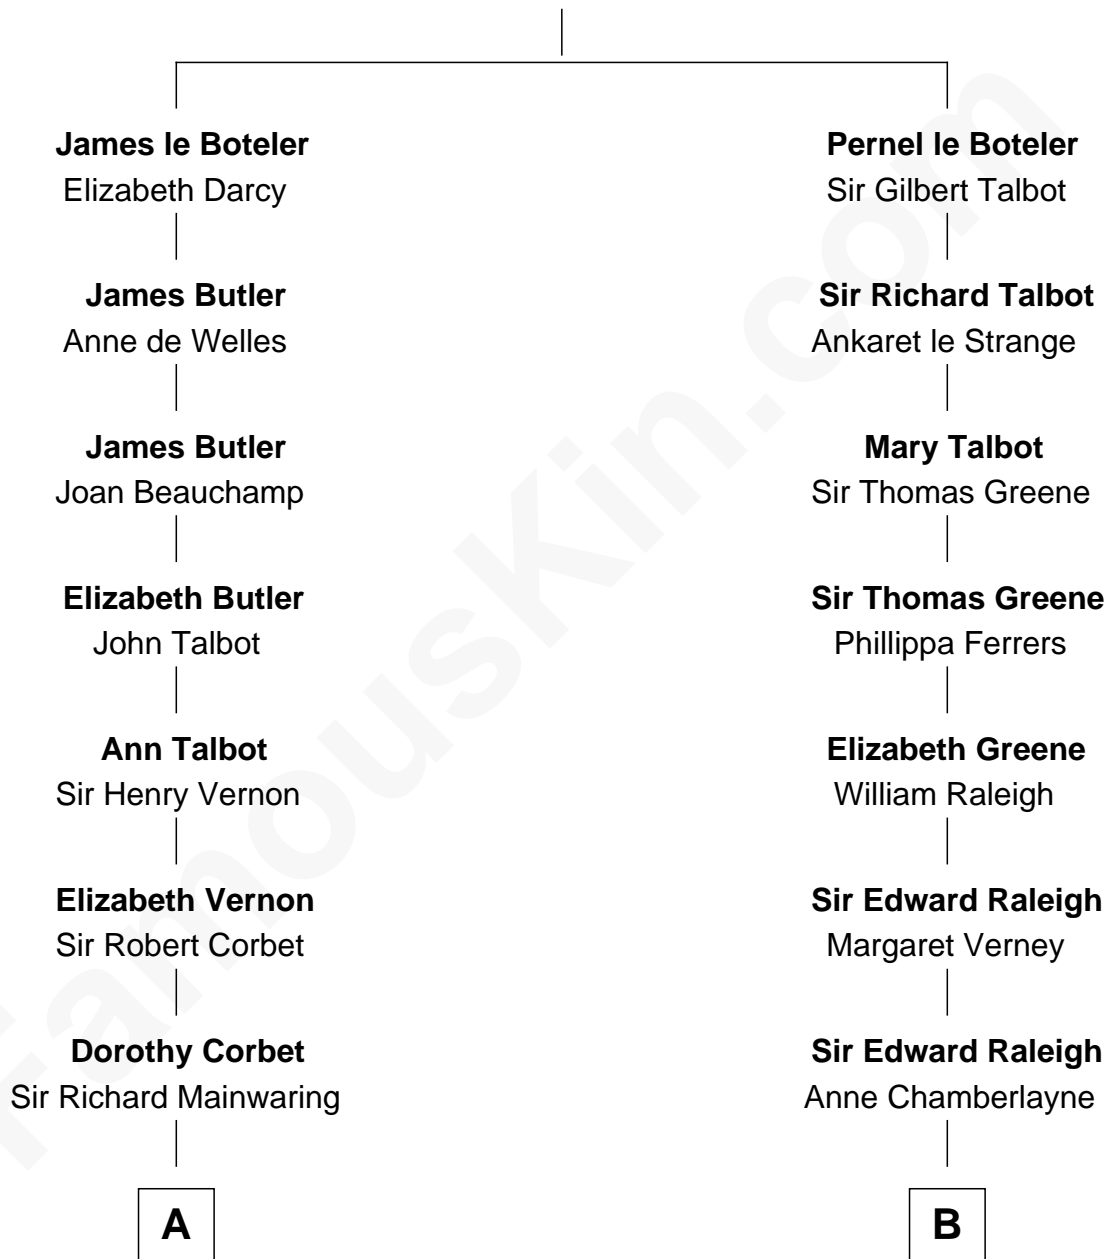

FamousKin.com Relationship Chart of

Marjorie Post

Founder of General Foods

17th cousin 4 times removed of

Tuesday Weld

TV and Movie Actress

Sir James le Boteler

Eleanor de Bohun

C

—
Alfred Rodman

Anna Lothrop Motley

—
Eloise Rodman

Stephen Minot Weld

—
Edward Motley Weld

Sarah Lothrop King

—
Lothrop Motley Weld

Yosene Balfour Ker

—
Tuesday Weld

TV and Movie Actress

FamousKin.com