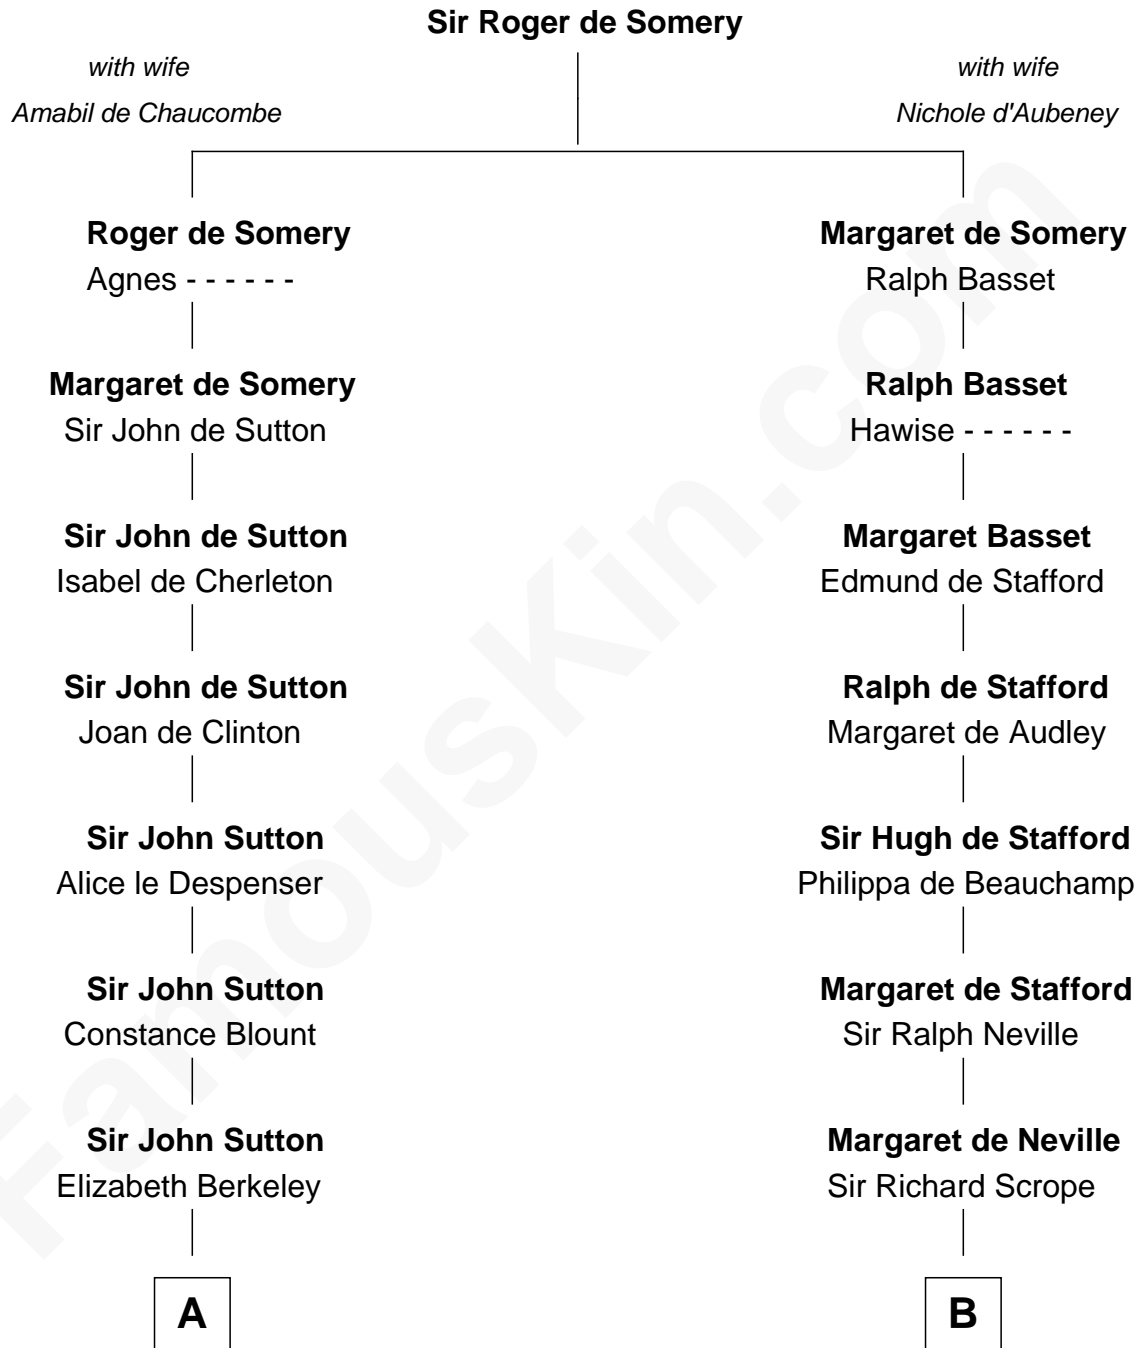

# FamousKin.com Relationship Chart of

**Marjorie Post**

*Founder of General Foods*

19th cousin 1 time removed of

**Helen Keller**

*Author and Activist*

**C**

**Caroline Cushman Lathrop**

Charles Rollin Post

**Charles William Post**

Elle Letitia Merriweather

**Marjorie Post**

*Founder of General Foods*

**D**

**Col. Alexander Spotswood Moore**

Elizabeth Aylett

**Mary Fairfax Moore**

David Keller

**Arthur Henley Keller**

Kate Adams

**Helen Keller**

*Author and Activist*