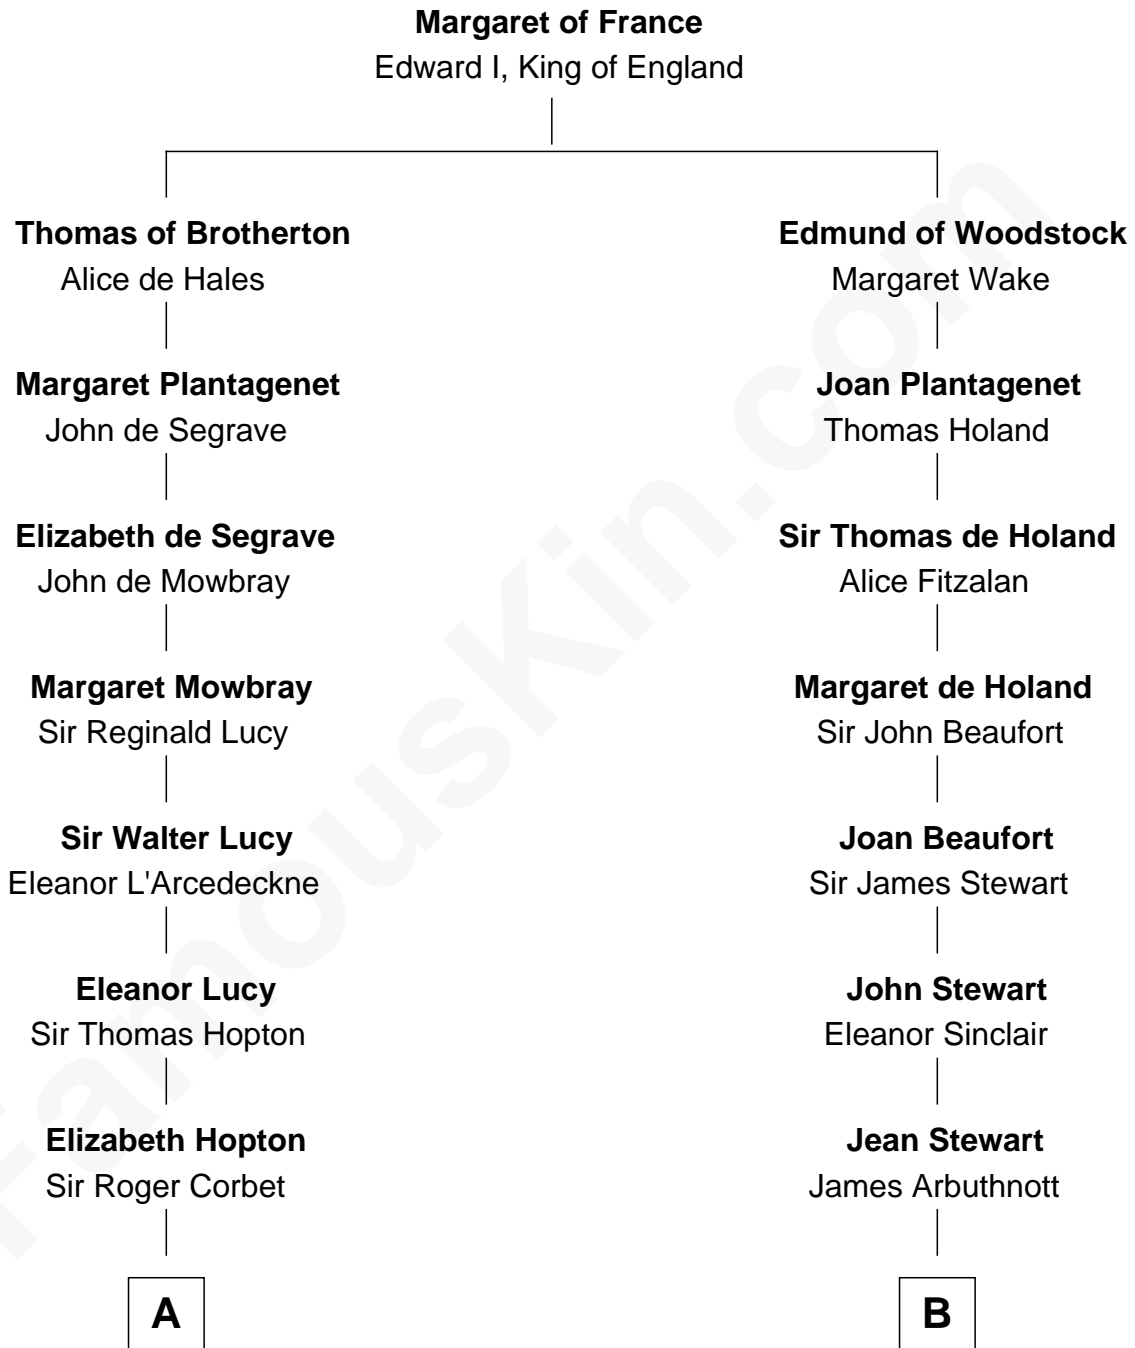

FamousKin.com Relationship Chart of

Marjorie Post

Founder of General Foods

17th cousin 3 times removed of

Helen Keller

Author and Activist

C

Erastus Lathrop

Sarah Bailey

Caroline Cushman Lathrop

Charles Rollin Post

Charles William Post

Elle Letitia Merriweather

Marjorie Post

Founder of General Foods

FamousKin.com