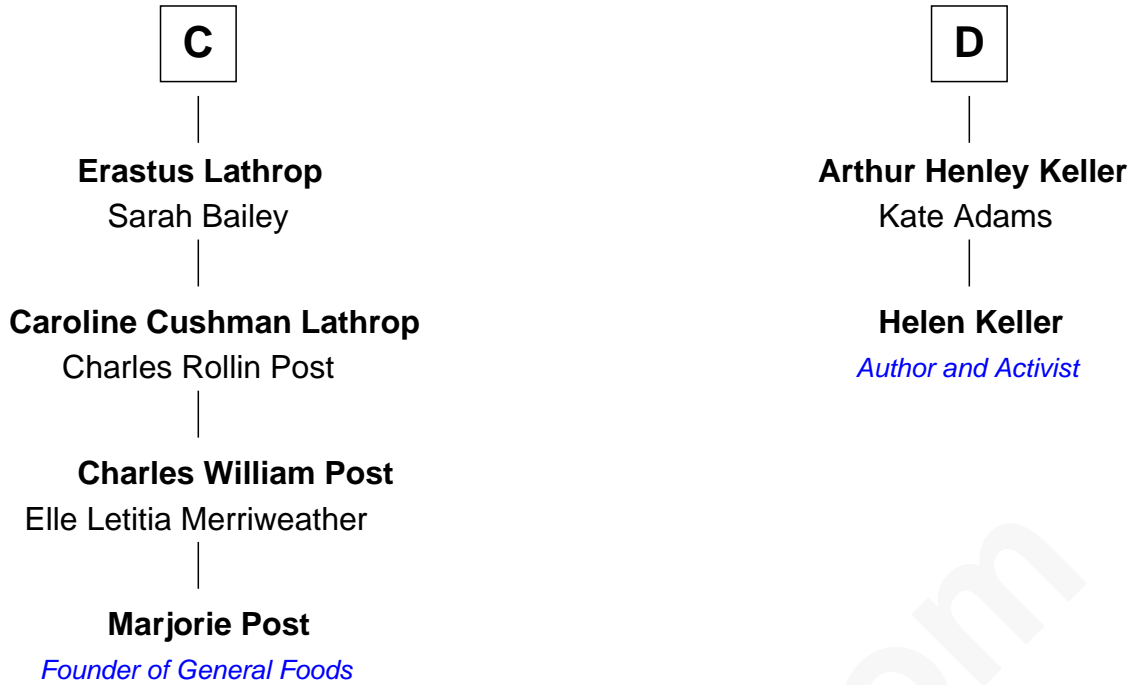

FamousKin.com Relationship Chart of

Marjorie Post

Founder of General Foods

18th cousin 2 times removed of

Helen Keller

Author and Activist

Ferdinand III, King of Castile

Joanna of Ponthieu

Eleanor of Castile
Edward I, King of England

Elizabeth Plantagenet
Humphrey de Bohun

Eleanor de Bohun
Sir James le Boteler

James le Boteler
Elizabeth Darcy

James Butler
Anne de Welles

James Butler
Joan Beauchamp

Elizabeth Butler
John Talbot

A

Eleanor of Castile
Edward I, King of England

Edward II, King of England
Isabella of France

Edward III, King of England
Philippa of Hainault

John of Gaunt
Katherine Roet

Sir John Beaufort
Margaret de Holand

Joan Beaufort
Sir James Stewart

John Stewart
Eleanor Sinclair

B

FamousKin.com