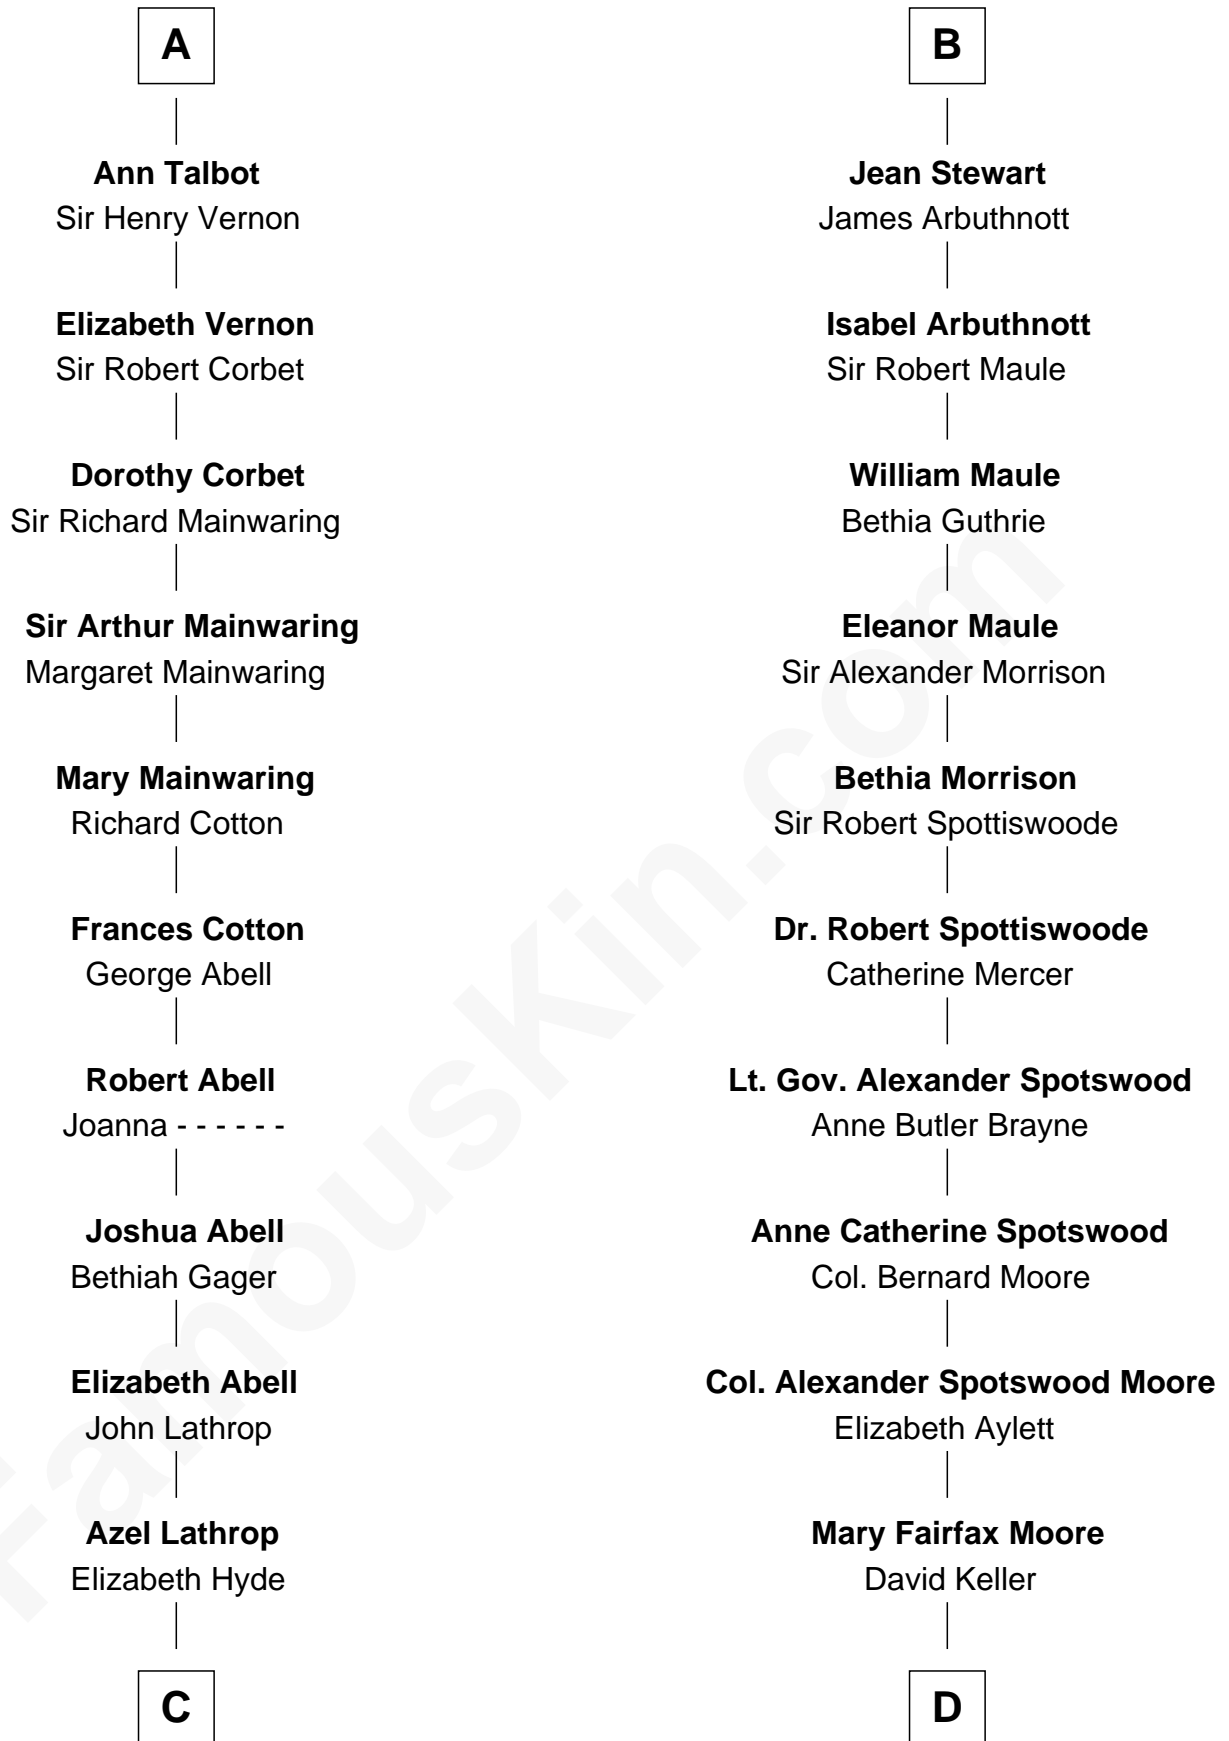

FamousKin.com Relationship Chart of

Marjorie Post

Founder of General Foods

18th cousin 2 times removed of

Helen Keller

Author and Activist

Ferdinand III, King of Castile

Joanna of Ponthieu

Eleanor of Castile
Edward I, King of England

Elizabeth Plantagenet
Humphrey de Bohun

Eleanor de Bohun
Sir James le Boteler

James le Boteler
Elizabeth Darcy

James Butler
Anne de Welles

James Butler
Joan Beauchamp

Elizabeth Butler
John Talbot

A

Eleanor of Castile
Edward I, King of England

Edward II, King of England
Isabella of France

Edward III, King of England
Philippa of Hainault

John of Gaunt
Katherine Roet

Sir John Beaufort
Margaret de Holand

Joan Beaufort
Sir James Stewart

John Stewart
Eleanor Sinclair

B

FamousKin.com