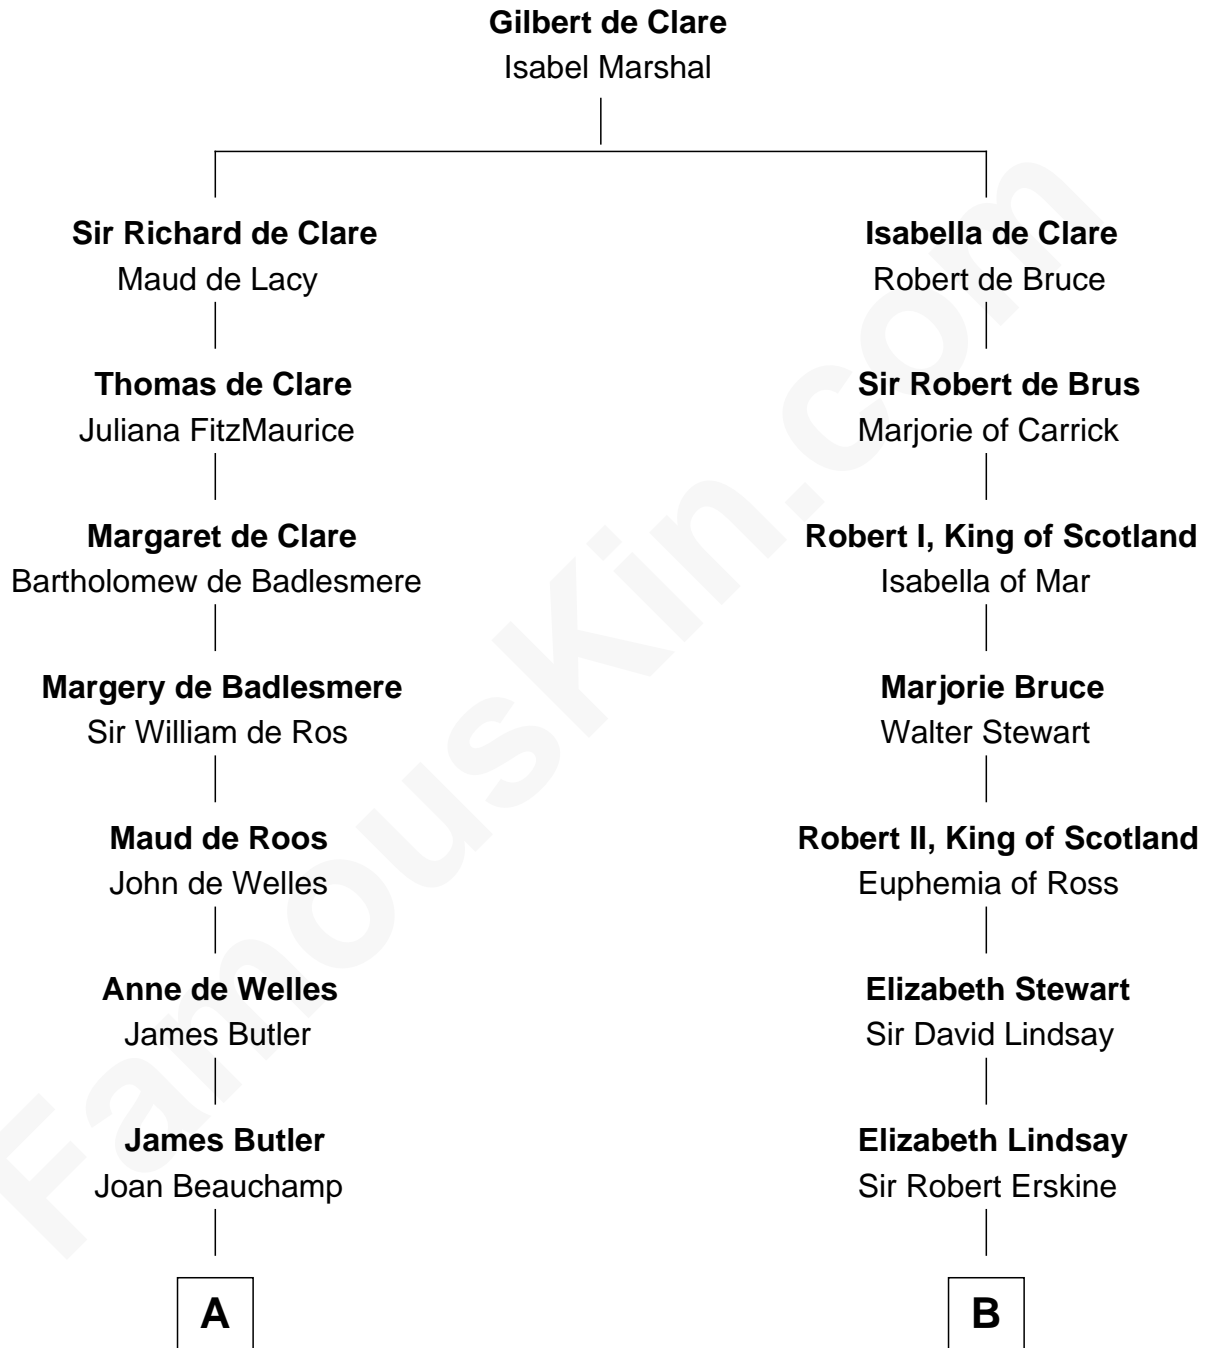

FamousKin.com Relationship Chart of

Marjorie Post

Founder of General Foods

16th cousin 5 times removed of

Philip Livingston

Signer of the Declaration of Independence

C

Azel Lathrop
Elizabeth Hyde

Erastus Lathrop
Sarah Bailey

Caroline Cushman Lathrop
Charles Rollin Post

Charles William Post
Elle Letitia Merriweather

Marjorie Post
Founder of General Foods

FamousKin.com