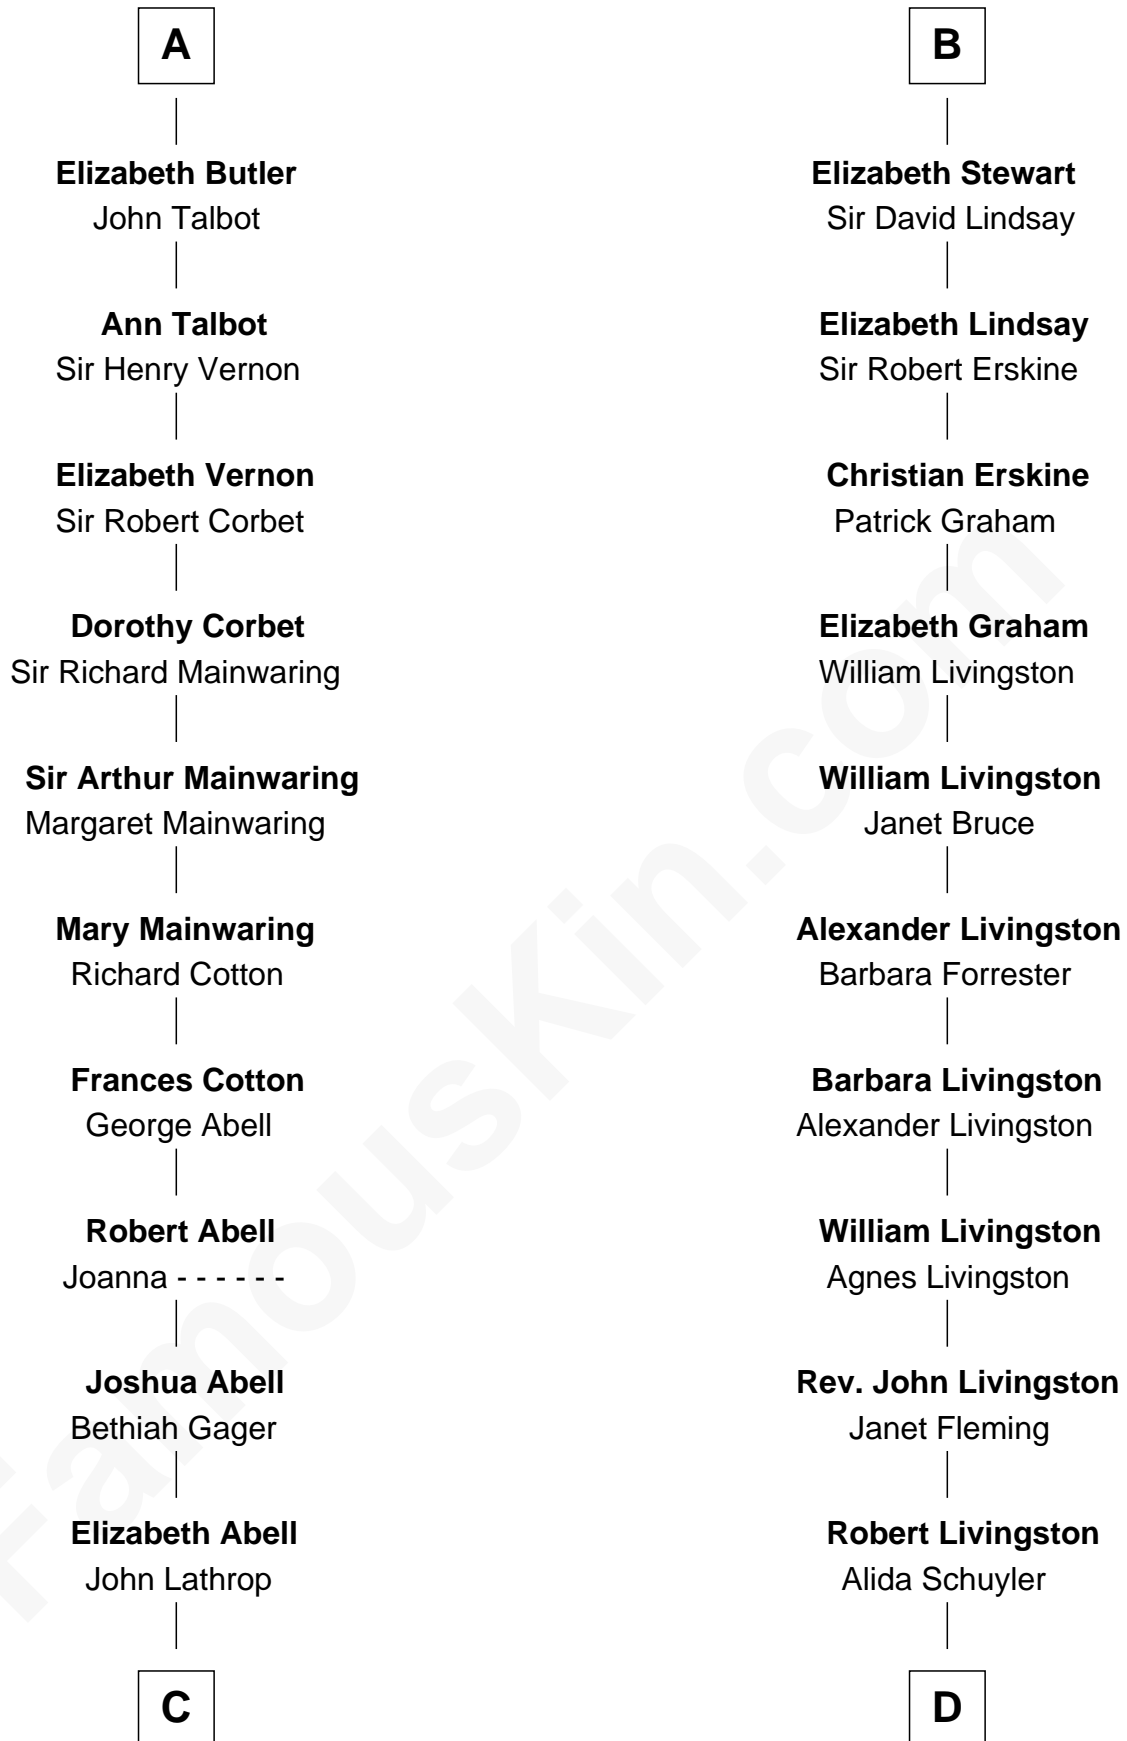

## Relationship Chart of

### Marjorie Post

*Founder of General Foods*

18th cousin 3 times removed of

### Philip Livingston

*Signer of the Declaration of Independence*

**C**

**Azel Lathrop**  
Elizabeth Hyde

**Erastus Lathrop**  
Sarah Bailey

**Caroline Cushman Lathrop**  
Charles Rollin Post

**Charles William Post**  
Elle Letitia Merriweather