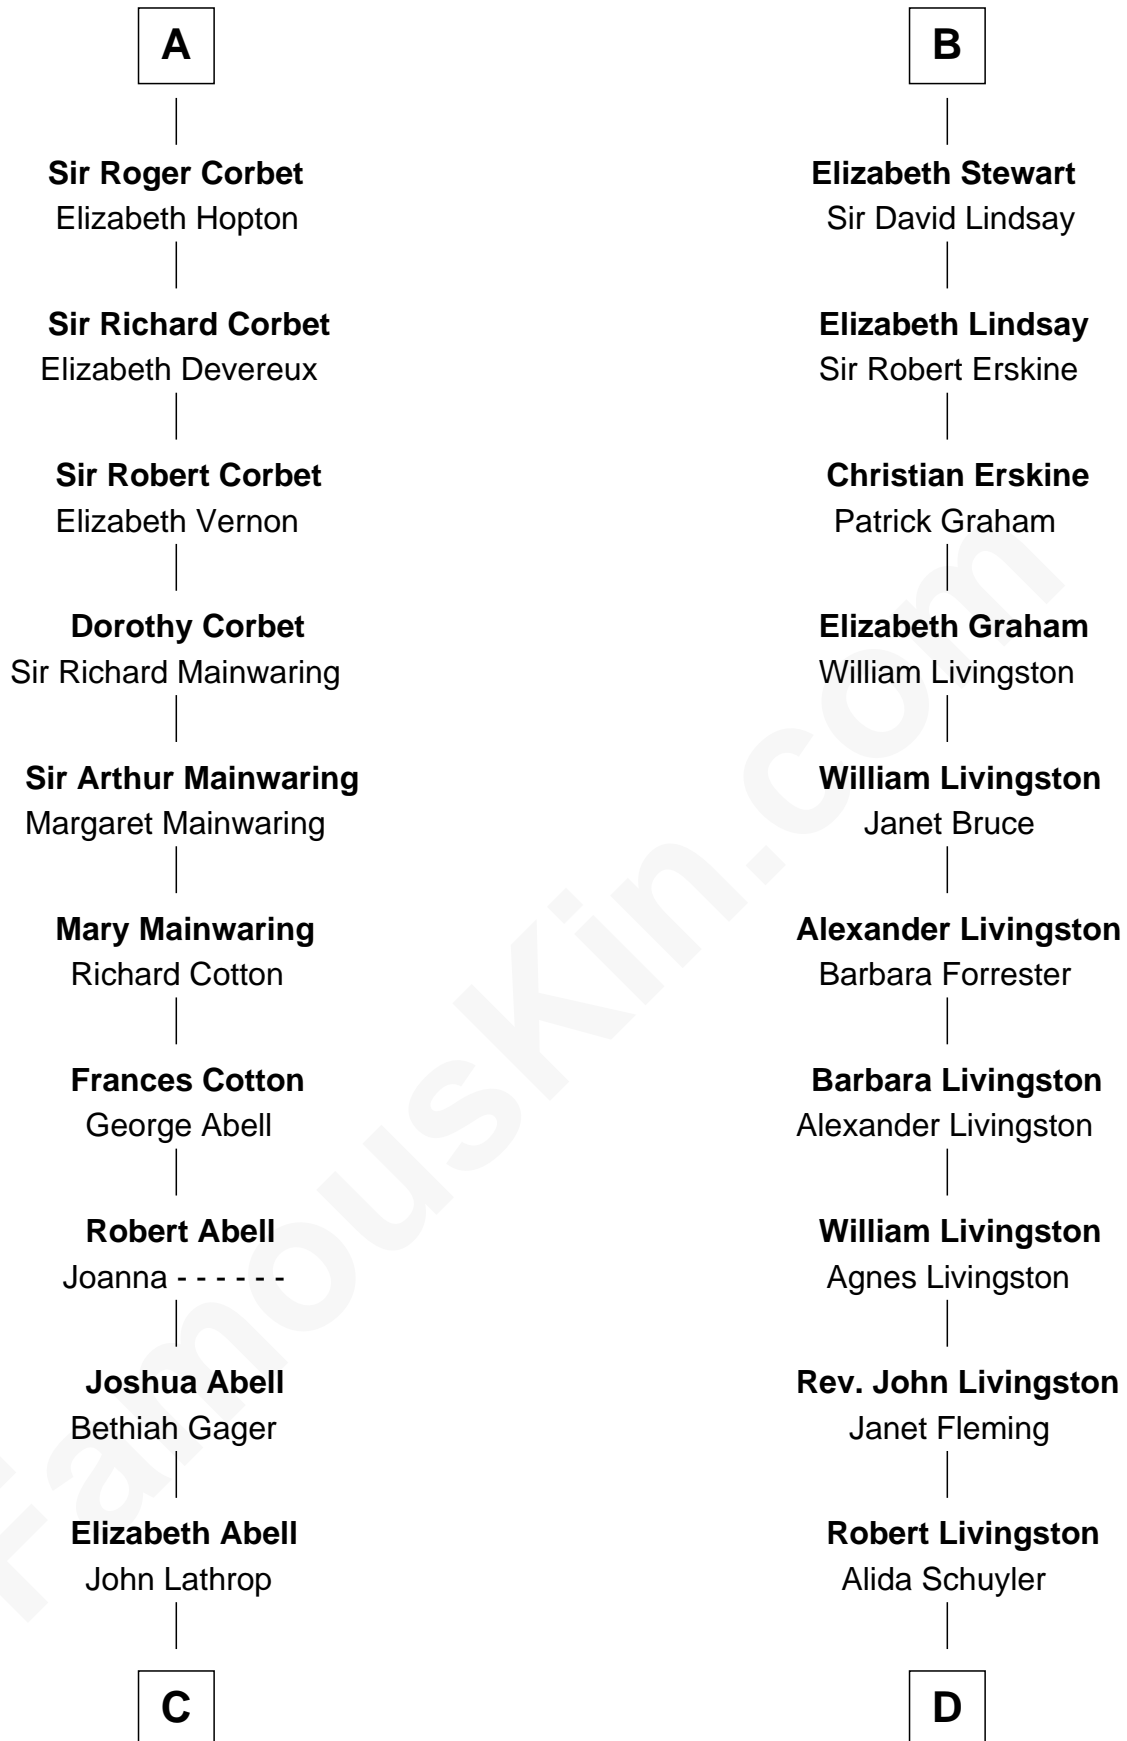

FamousKin.com Relationship Chart of

Marjorie Post

Founder of General Foods

18th cousin 3 times removed of

Philip Livingston

Signer of the Declaration of Independence

C

Azel Lathrop
Elizabeth Hyde

Erastus Lathrop
Sarah Bailey

Caroline Cushman Lathrop
Charles Rollin Post

Charles William Post
Elle Letitia Merriweather

Marjorie Post
Founder of General Foods

D

Philip Livingston
Catrina Van Brugh

Philip Livingston
Signer of Declaration of Independence