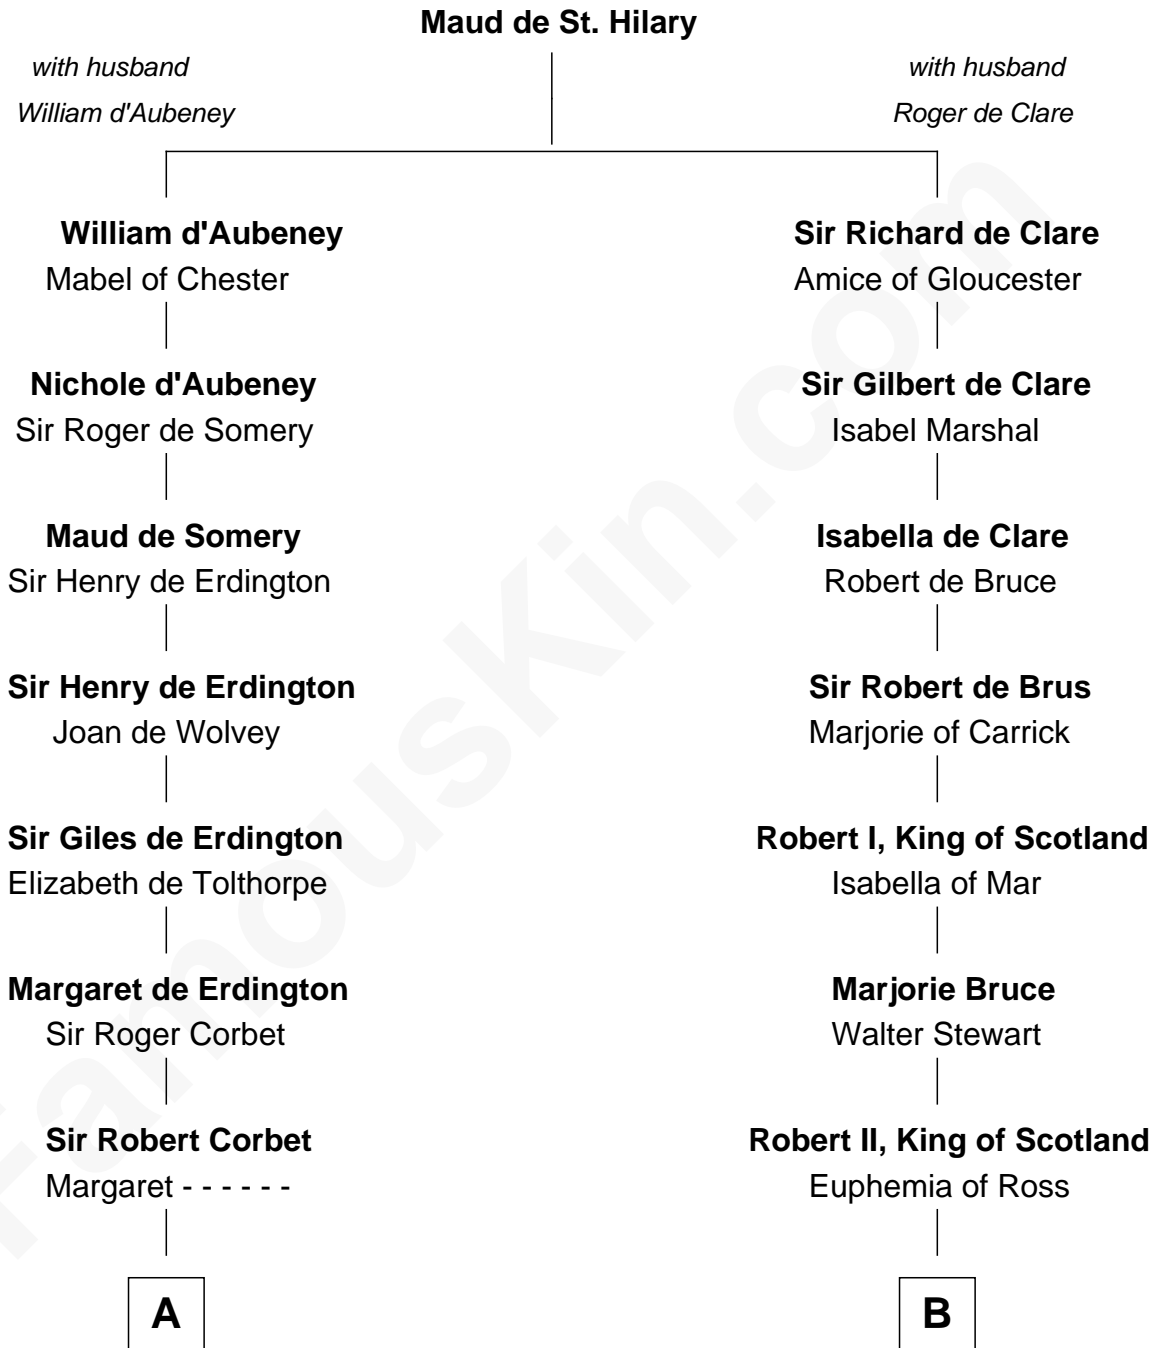

FamousKin.com Relationship Chart of

Marjorie Post

Founder of General Foods

18th cousin 3 times removed of

Philip Livingston

Signer of the Declaration of Independence

C

Azel Lathrop
Elizabeth Hyde

Erastus Lathrop
Sarah Bailey

Caroline Cushman Lathrop
Charles Rollin Post

Charles William Post
Elle Letitia Merriweather

Marjorie Post
Founder of General Foods

D

Philip Livingston
Catrina Van Brugh

Philip Livingston
Signer of Declaration of Independence