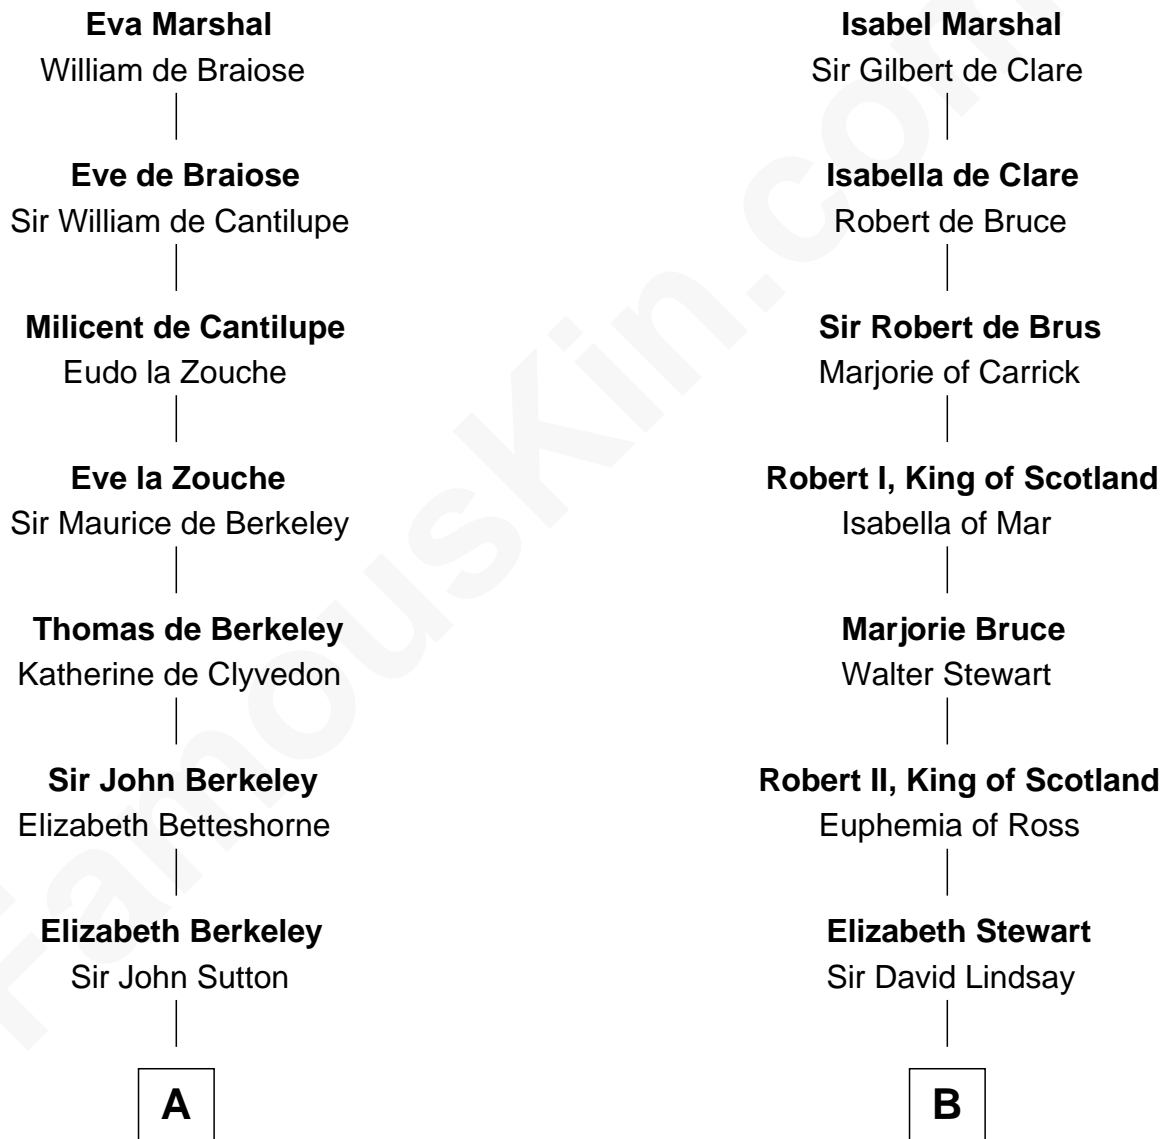

# FamousKin.com Relationship Chart of

**Marjorie Post**

*Founder of General Foods*

17th cousin 2 times removed of

**Philip Livingston**

*Signer of the Declaration of Independence*

**Sir William Marshal**

Isabel de Clare

**C**

—  
**Caroline Cushman Lathrop**

Charles Rollin Post

—  
**Charles William Post**

Elle Letitia Merriweather

—  
**Marjorie Post**

*Founder of General Foods*

FamousKin.com