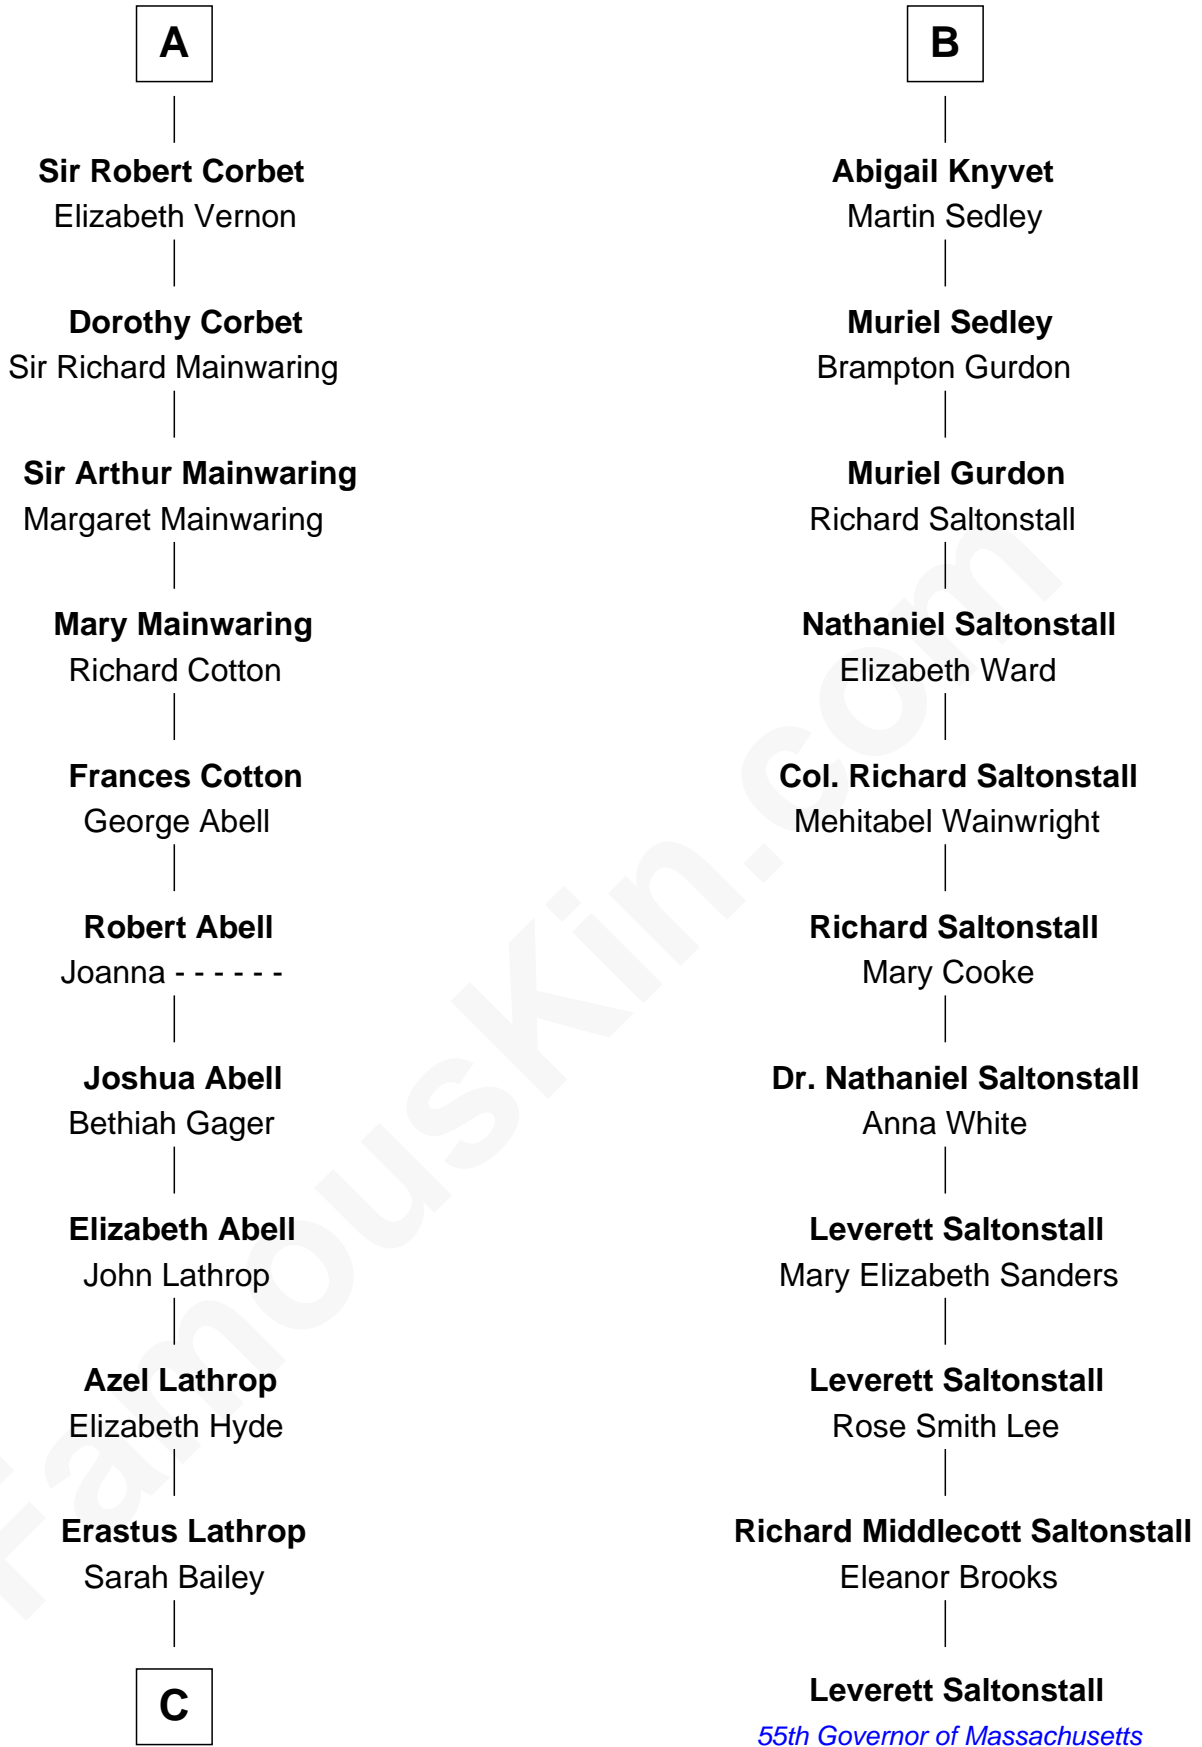

# FamousKin.com Relationship Chart of

**Marjorie Post**

*Founder of General Foods*

17th cousin 2 times removed of

**Leverett Saltonstall**

*55th Governor of Massachusetts*

**C**

—  
**Caroline Cushman Lathrop**

Charles Rollin Post

—  
**Charles William Post**

Elle Letitia Merriweather

—  
**Marjorie Post**

*Founder of General Foods*

FamousKin.com