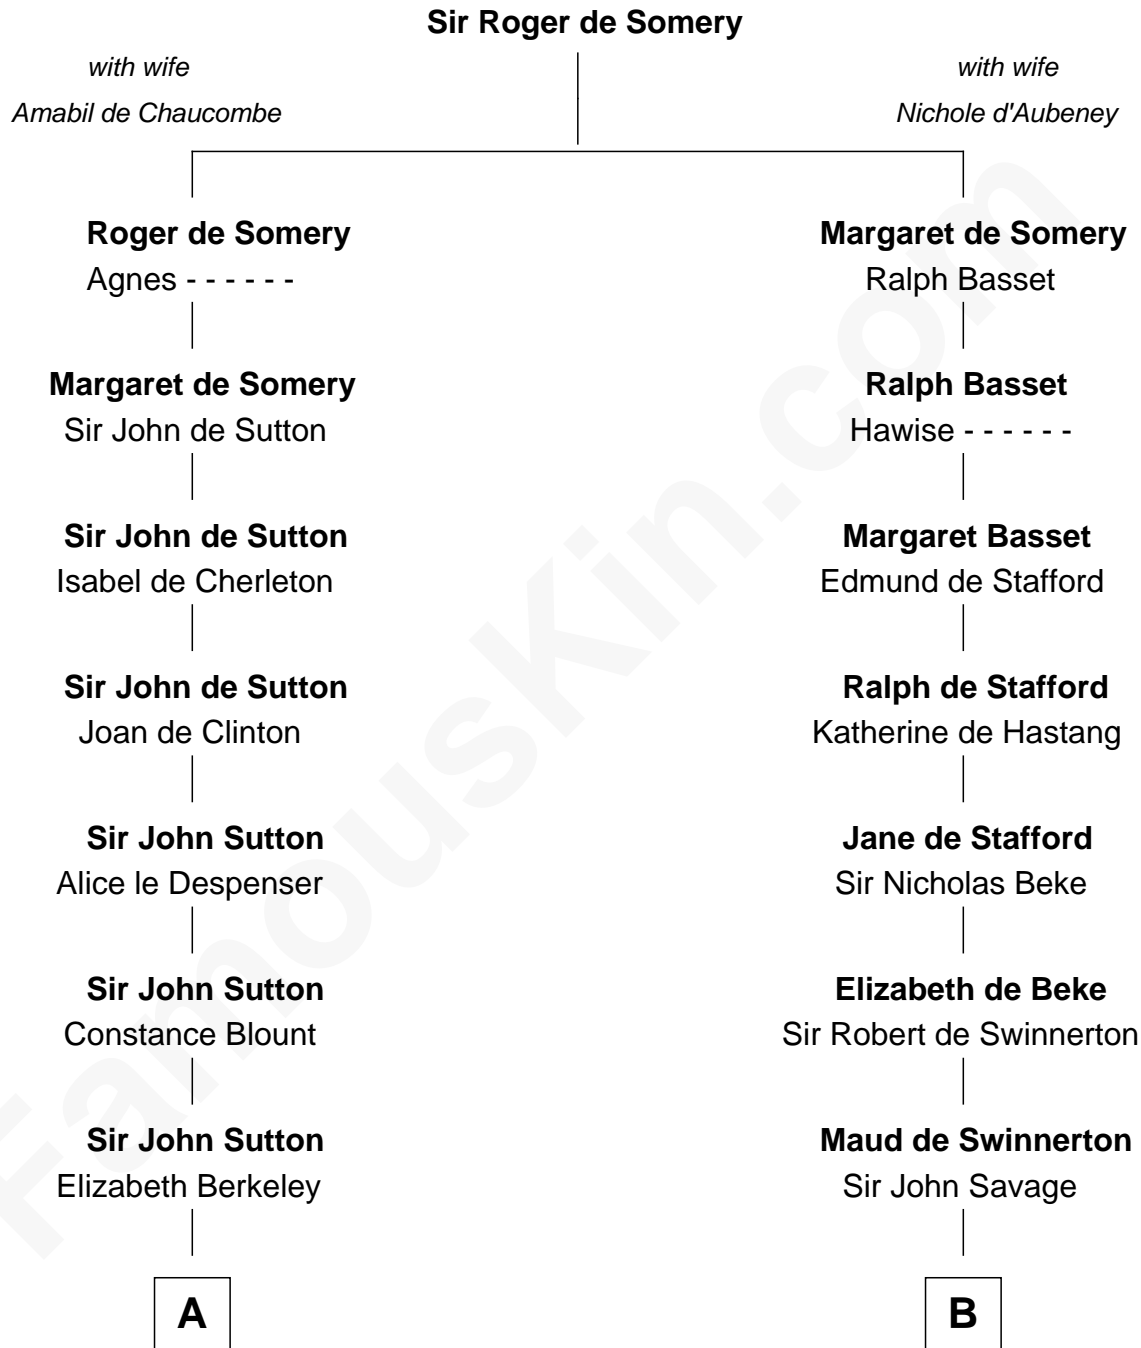

FamousKin.com Relationship Chart of

Marjorie Post

Founder of General Foods

19th cousin of

Abraham Baldwin

Signer of the U.S. Constitution

C

Caroline Cushman Lathrop

Charles Rollin Post

Charles William Post

Elle Letitia Merriweather

Marjorie Post

Founder of General Foods

D

Timothy Baldwin

Bathsheba Stone