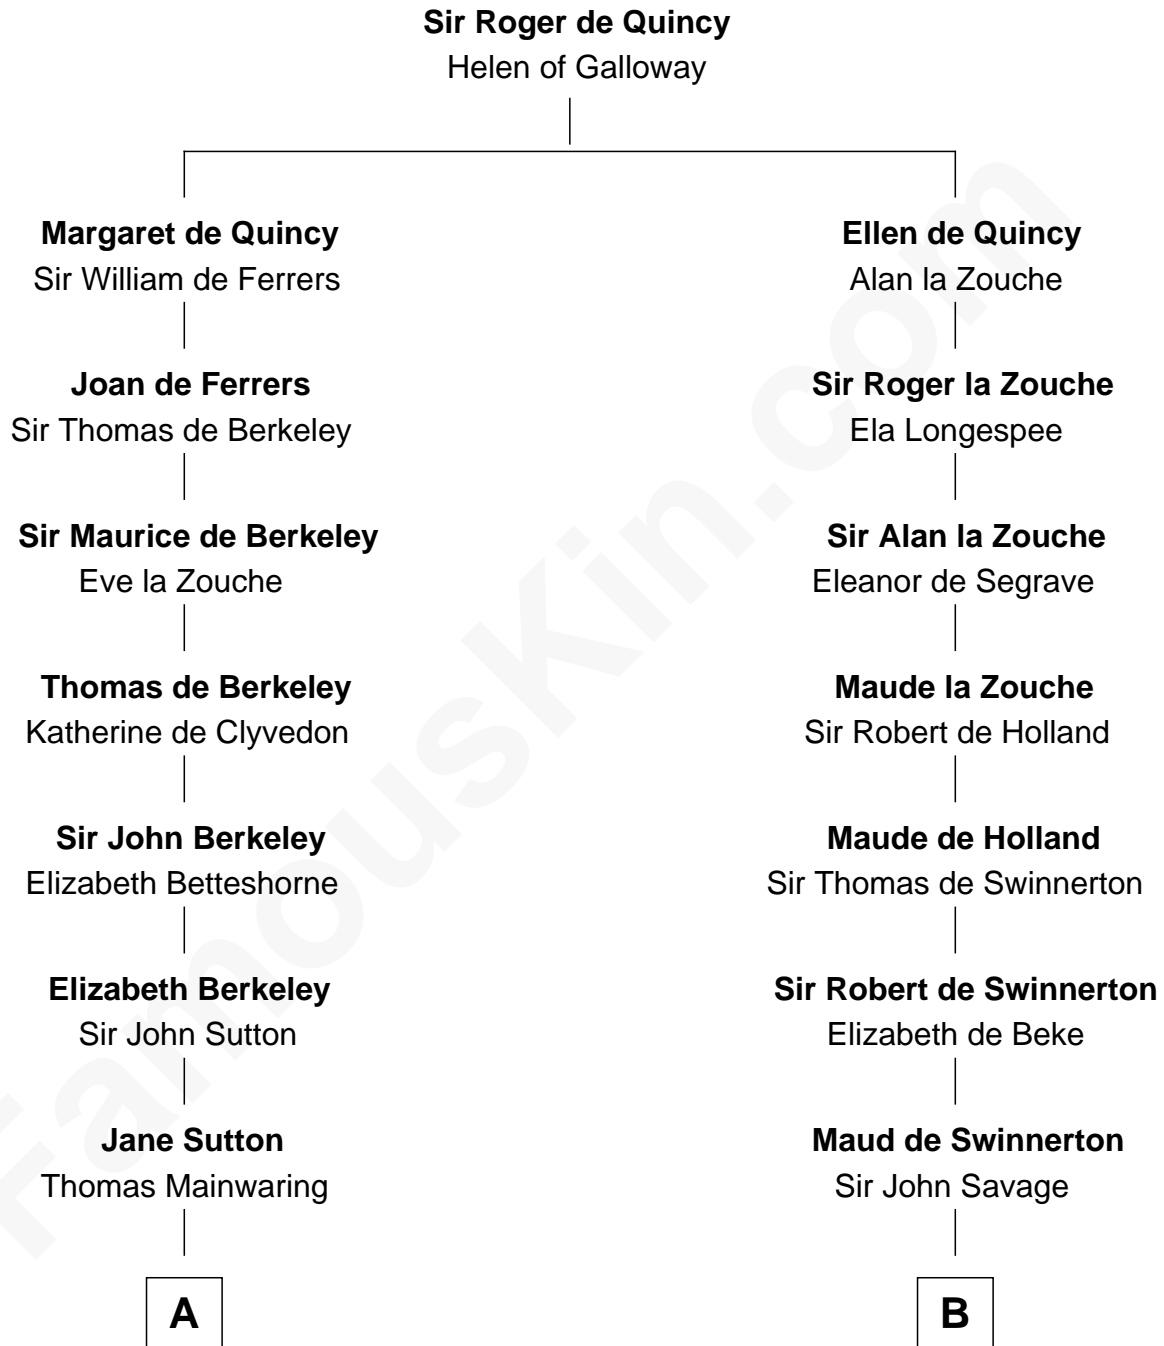

FamousKin.com Relationship Chart of

Marjorie Post

Founder of General Foods

18th cousin 1 time removed of

Abraham Baldwin

Signer of the U.S. Constitution

C

Charles William Post
Elle Letitia Merriweather

Marjorie Post
Founder of General Foods

D

Timothy Baldwin
Bathsheba Stone

Michael Baldwin
Lucy Dudley

Abraham Baldwin
Signer of the U.S. Constitution

FamousKin.com