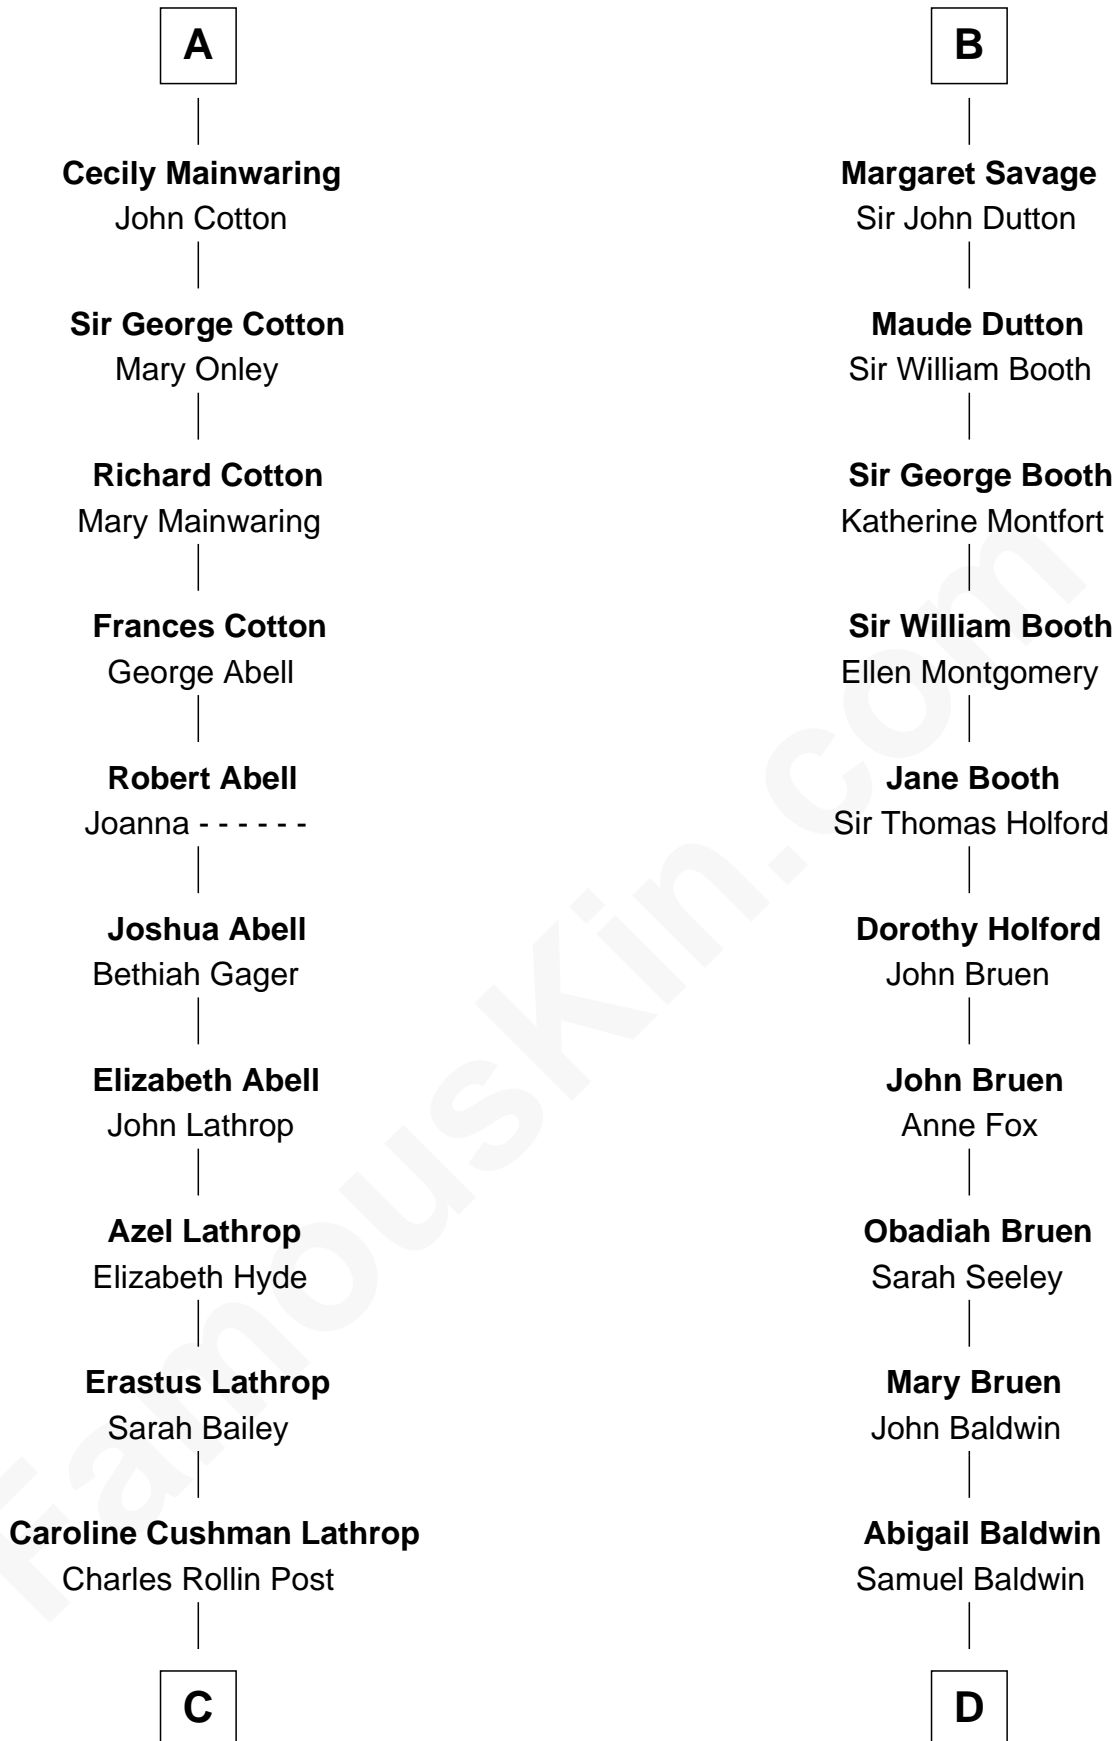

FamousKin.com Relationship Chart of

Marjorie Post

Founder of General Foods

18th cousin 1 time removed of

Abraham Baldwin

Signer of the U.S. Constitution

C

Charles William Post
Elle Letitia Merriweather

Marjorie Post
Founder of General Foods

D

Timothy Baldwin
Bathsheba Stone

Michael Baldwin
Lucy Dudley

Abraham Baldwin
Signer of the U.S. Constitution

FamousKin.com