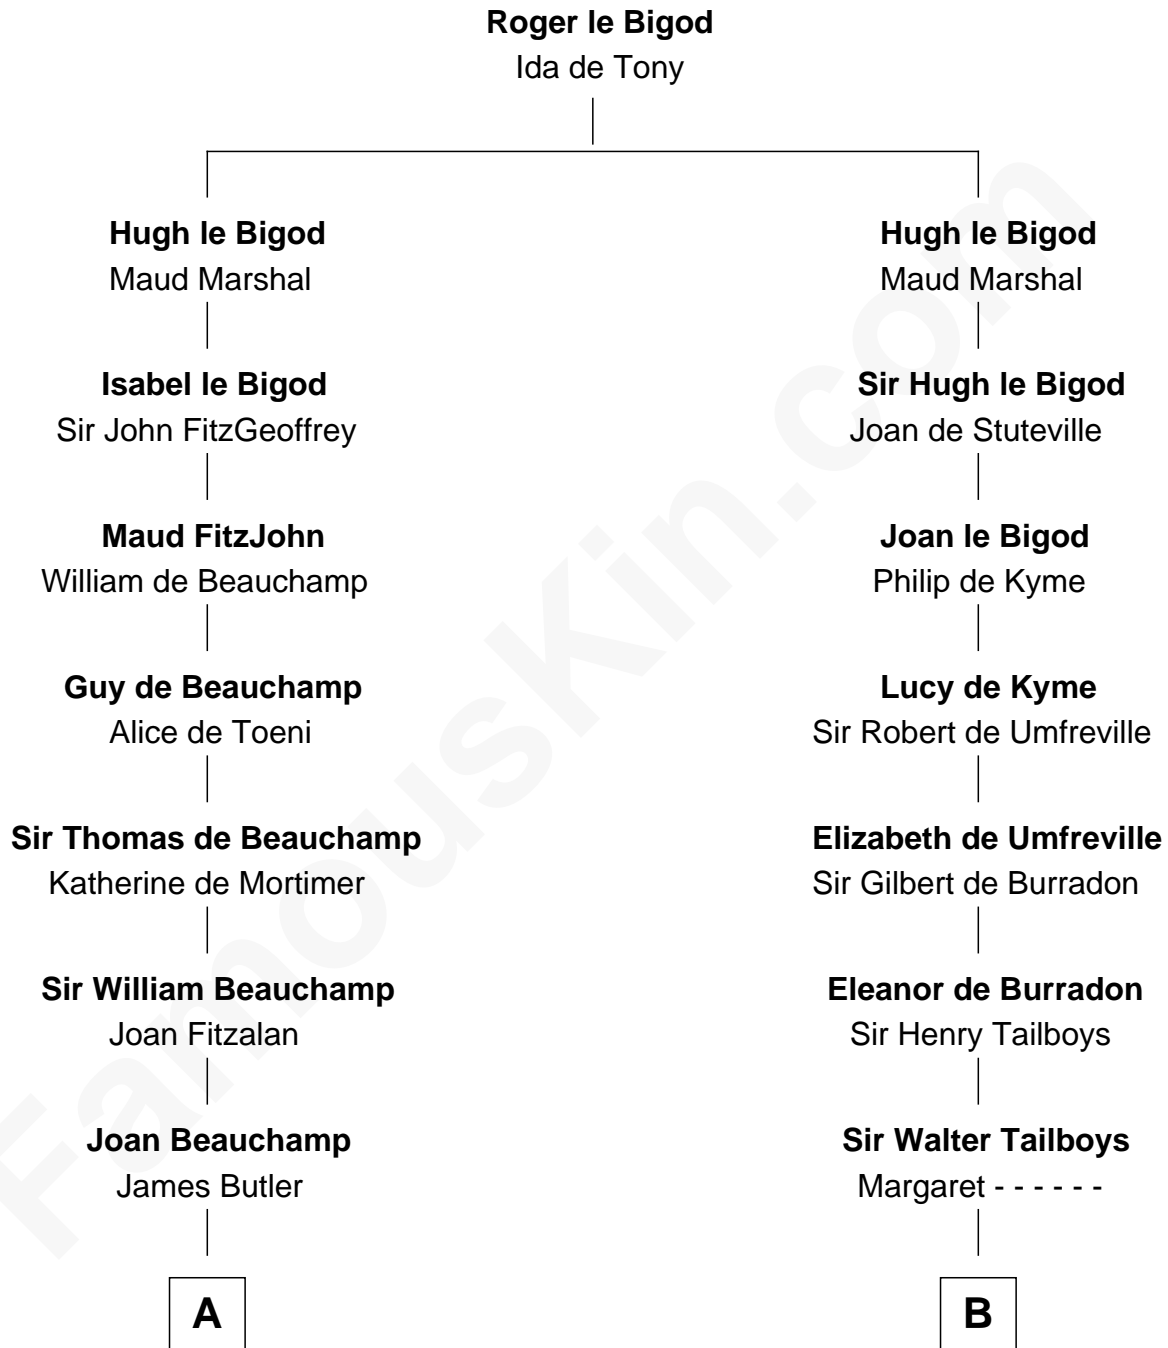

FamousKin.com Relationship Chart of

Marjorie Post

Founder of General Foods

19th cousin 2 times removed of

Charles Carroll

Signer of the Declaration of Independence

C

Azel Lathrop
Elizabeth Hyde

Erastus Lathrop
Sarah Bailey

Caroline Cushman Lathrop
Charles Rollin Post

Charles William Post
Elle Letitia Merriweather

Marjorie Post
Founder of General Foods

D

Jane Sewall
Clement Brooke

Elizabeth Brooke
Charles Carroll