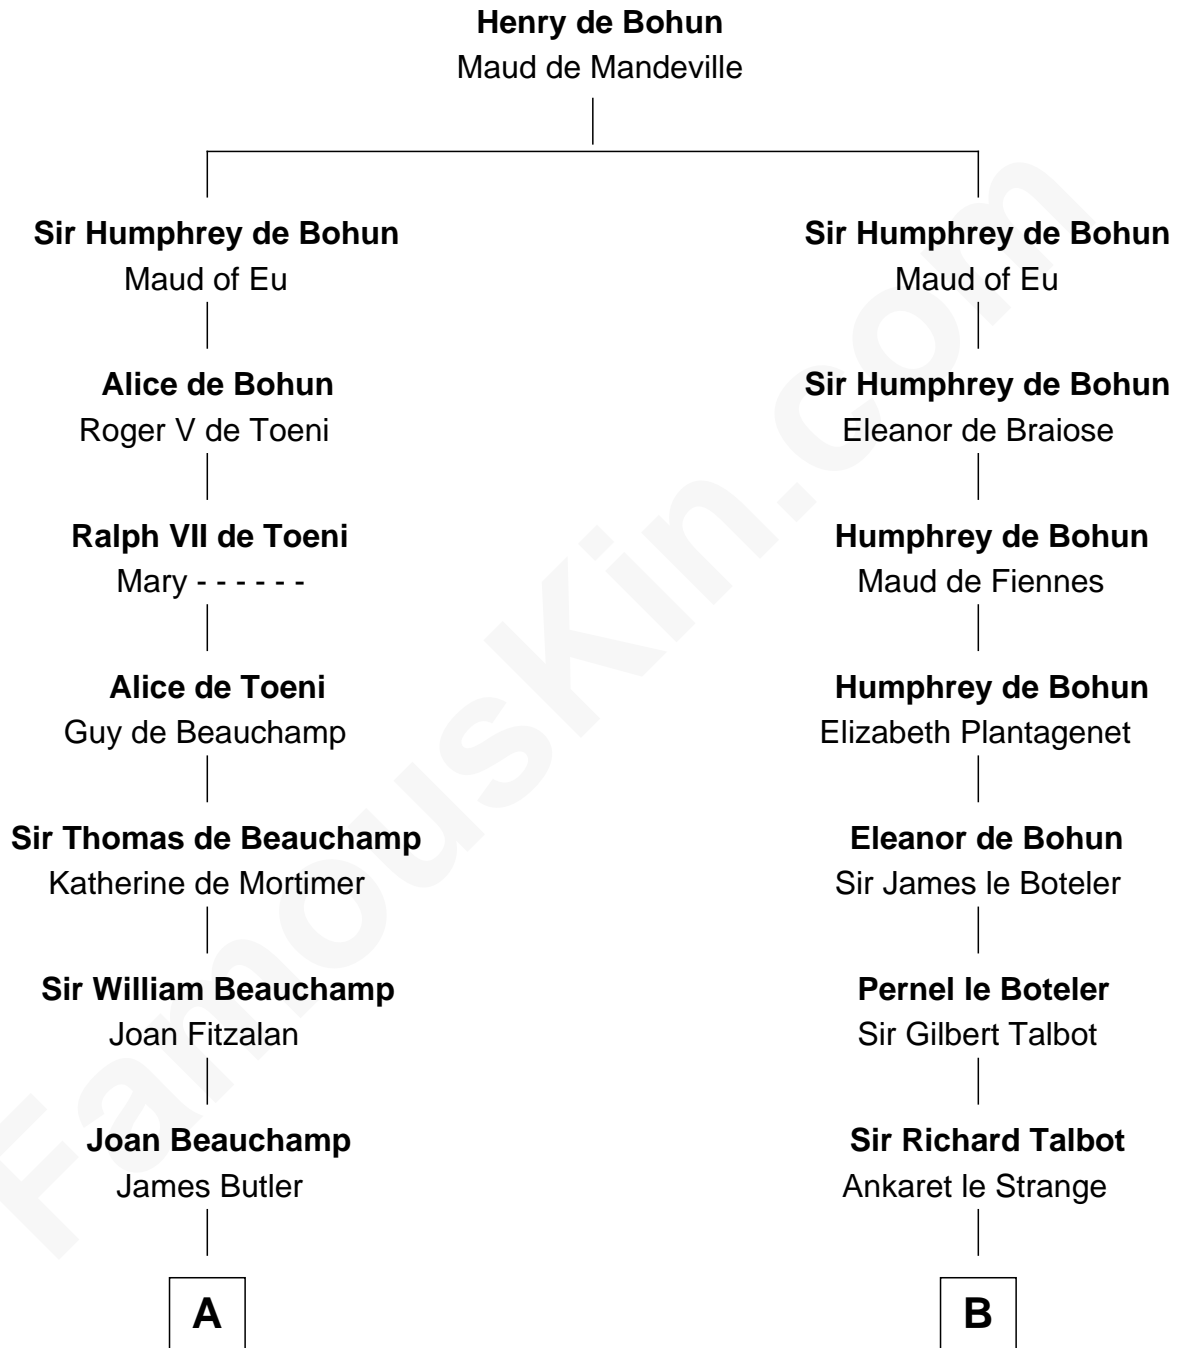

# FamousKin.com Relationship Chart of

**Marjorie Post**

*Founder of General Foods*

19th cousin 2 times removed of

**Charles Carroll**

*Signer of the Declaration of Independence*

**C**

**Azel Lathrop**  
Elizabeth Hyde

**Erastus Lathrop**  
Sarah Bailey

**Caroline Cushman Lathrop**  
Charles Rollin Post

**Charles William Post**  
Elle Letitia Merriweather

**Marjorie Post**  
*Founder of General Foods*

**D**

**Jane Sewall**  
Clement Brooke

**Elizabeth Brooke**  
Charles Carroll

**Charles Carroll**  
*Signer of Declaration of Independence*