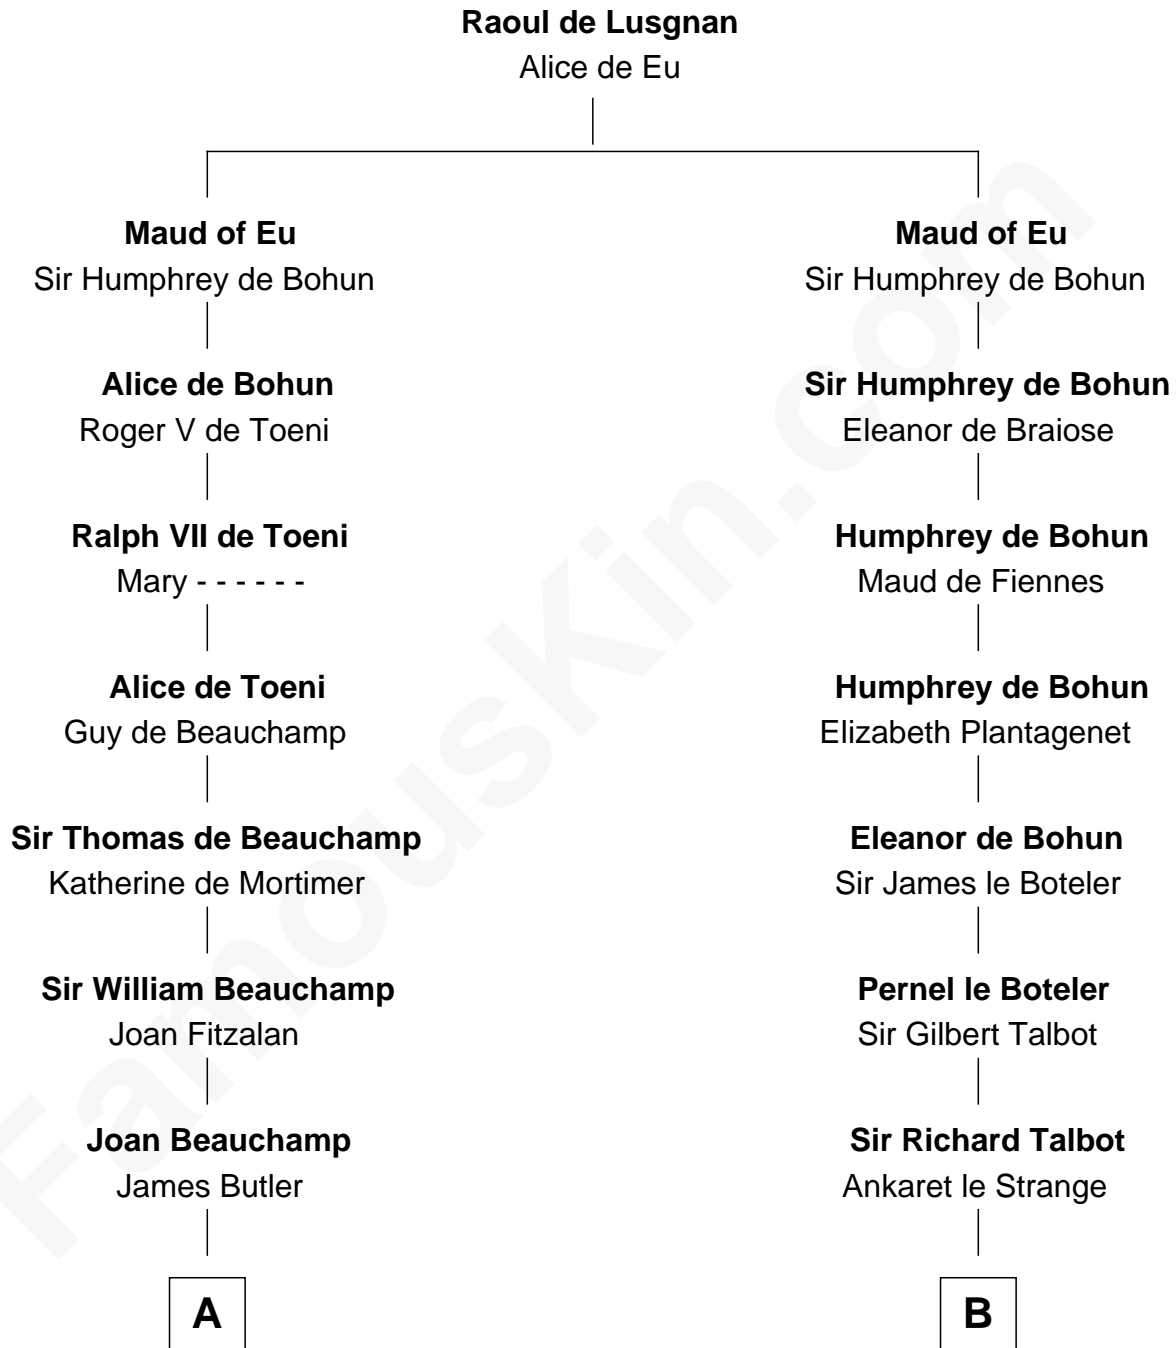

# FamousKin.com Relationship Chart of

**Marjorie Post**

*Founder of General Foods*

19th cousin 2 times removed of

**Charles Carroll**

*Signer of the Declaration of Independence*

**C**

**Azel Lathrop**  
Elizabeth Hyde

**Erastus Lathrop**  
Sarah Bailey

**Caroline Cushman Lathrop**  
Charles Rollin Post

**Charles William Post**  
Elle Letitia Merriweather

**Marjorie Post**  
*Founder of General Foods*

**D**

**Jane Sewall**  
Clement Brooke

**Elizabeth Brooke**  
Charles Carroll

**Charles Carroll**  
*Signer of Declaration of Independence*