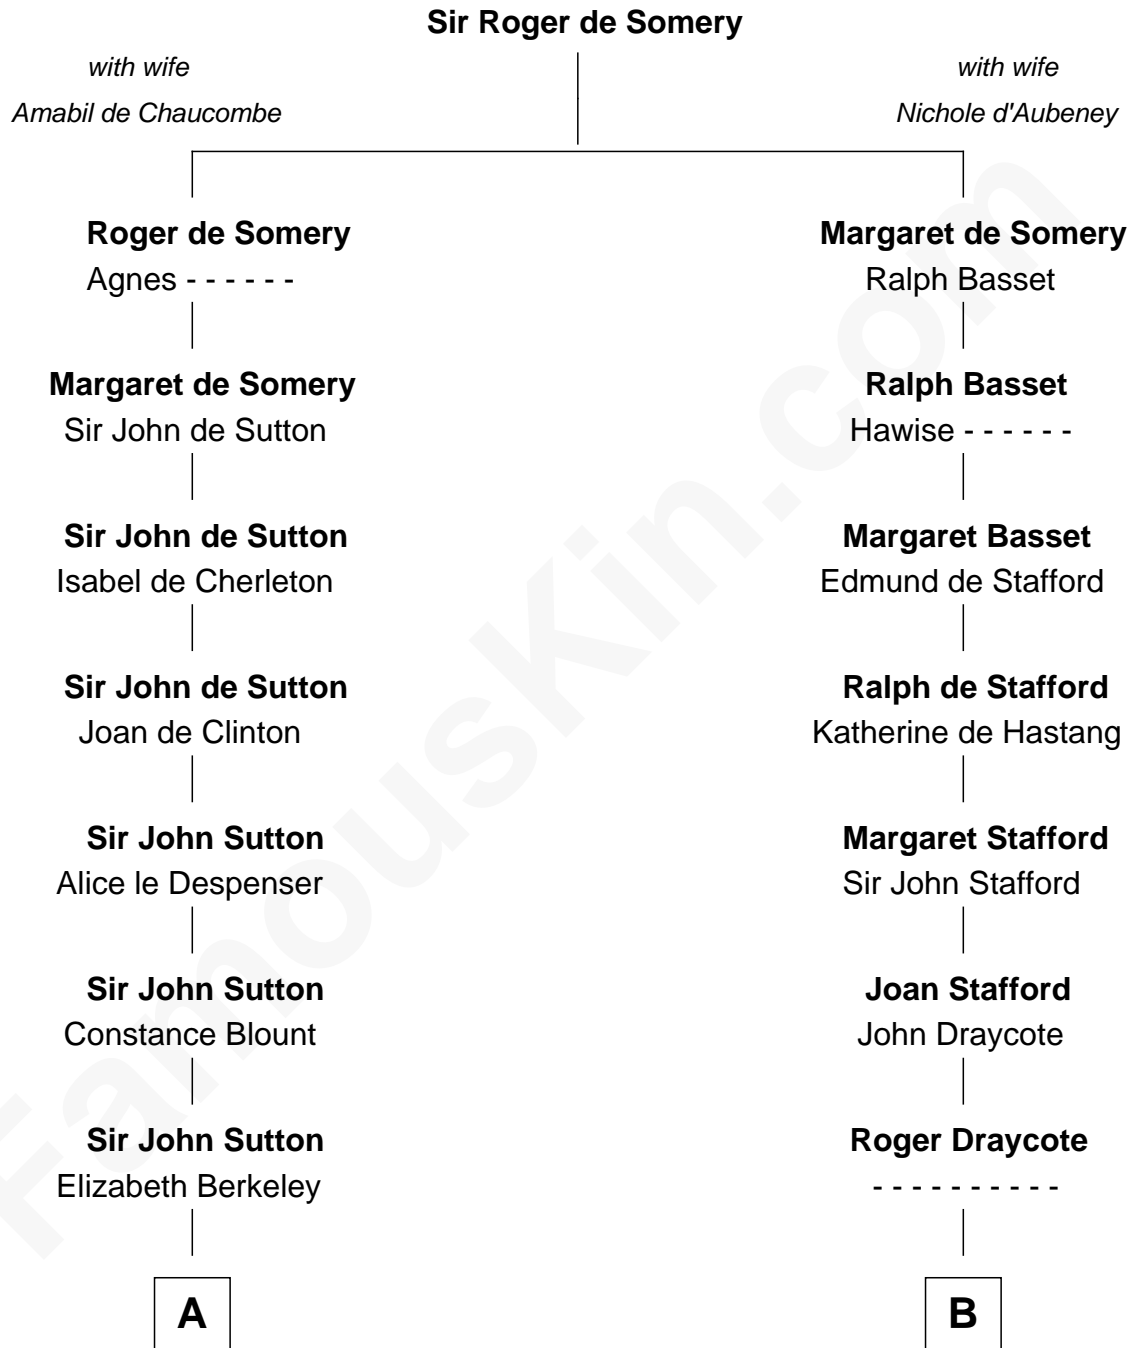

FamousKin.com Relationship Chart of

Marjorie Post

Founder of General Foods

18th cousin 1 time removed of

Charles Carroll

Signer of the Declaration of Independence

C

Caroline Cushman Lathrop

Charles Rollin Post

Charles William Post

Elle Letitia Merriweather

Marjorie Post

Founder of General Foods

D

Elizabeth Brooke

Charles Carroll