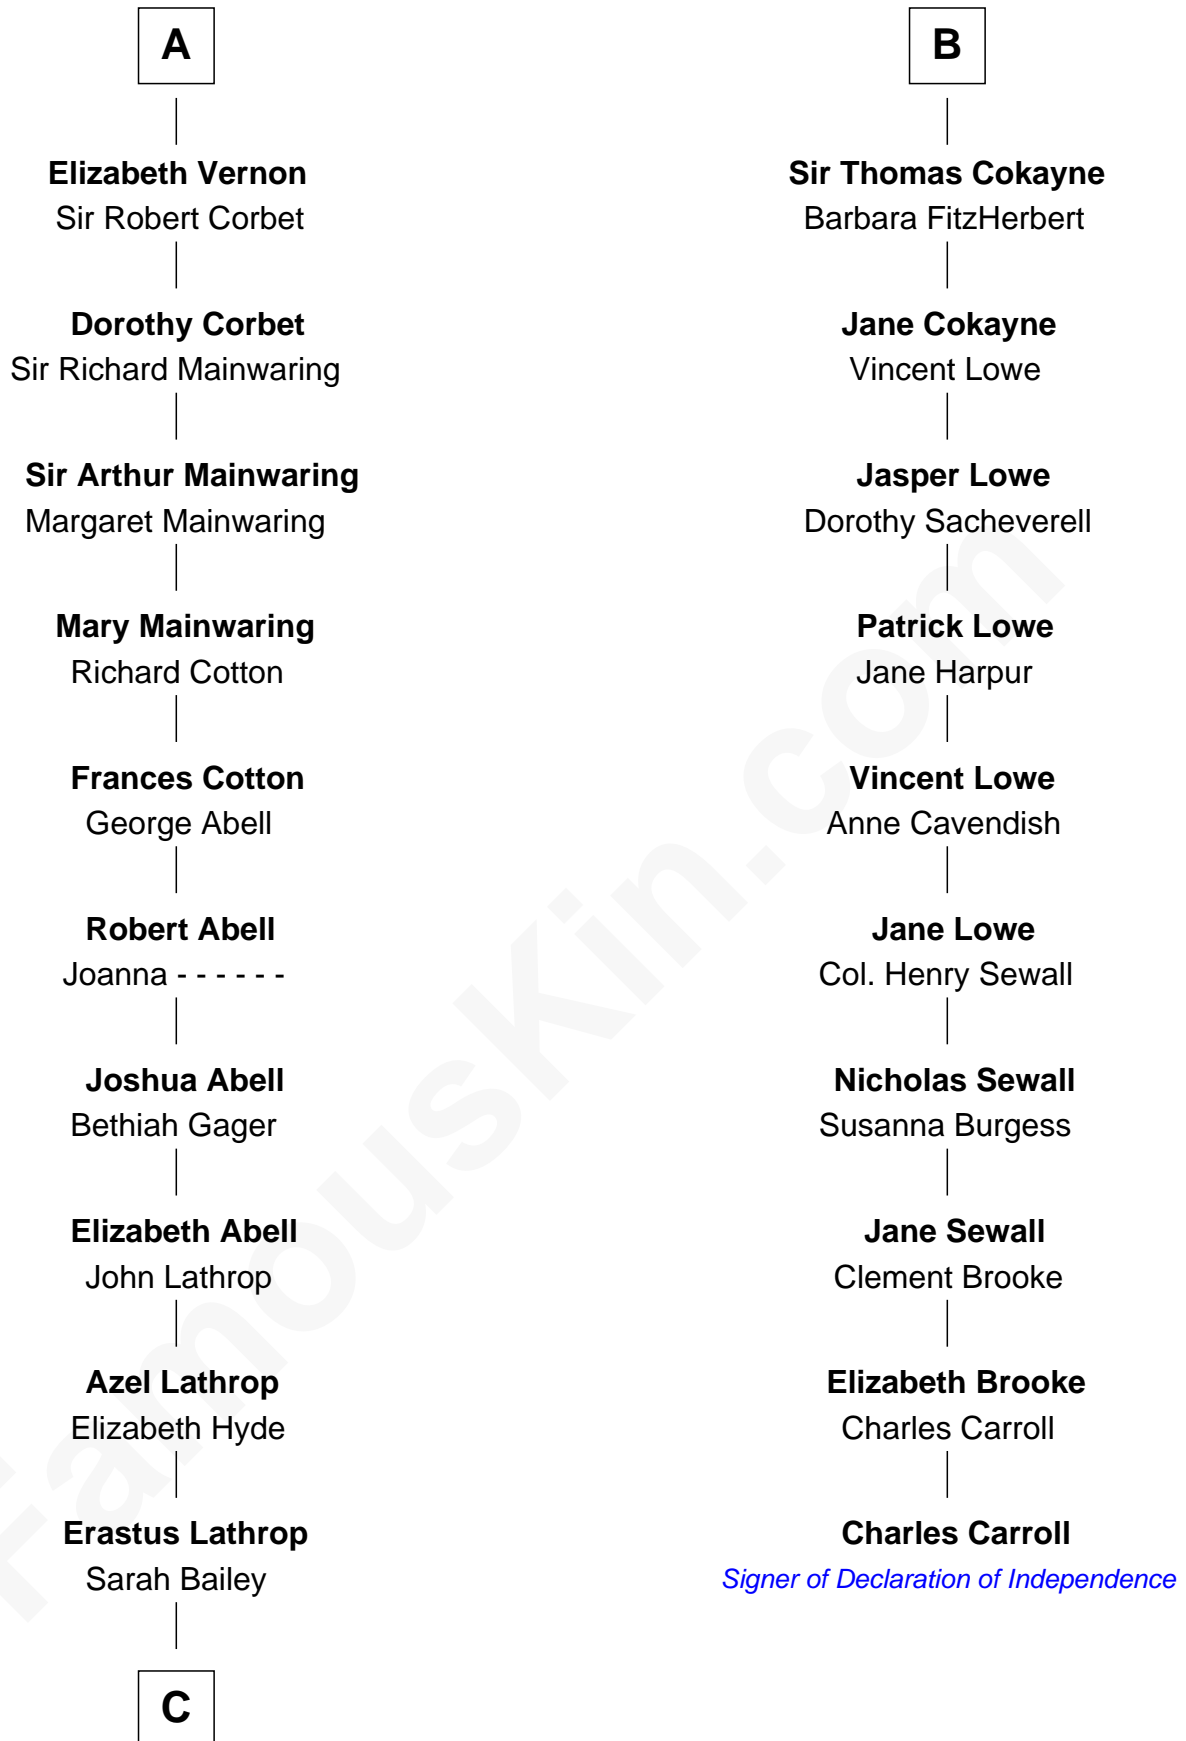

# FamousKin.com Relationship Chart of

**Marjorie Post**

*Founder of General Foods*

16th cousin 3 times removed of

**Charles Carroll**

*Signer of the Declaration of Independence*

**Sir Robert de Ros**

Isabel de Aubeney

**C**

—  
**Caroline Cushman Lathrop**

Charles Rollin Post

—  
**Charles William Post**

Elle Letitia Merriweather

—  
**Marjorie Post**

*Founder of General Foods*

FamousKin.com