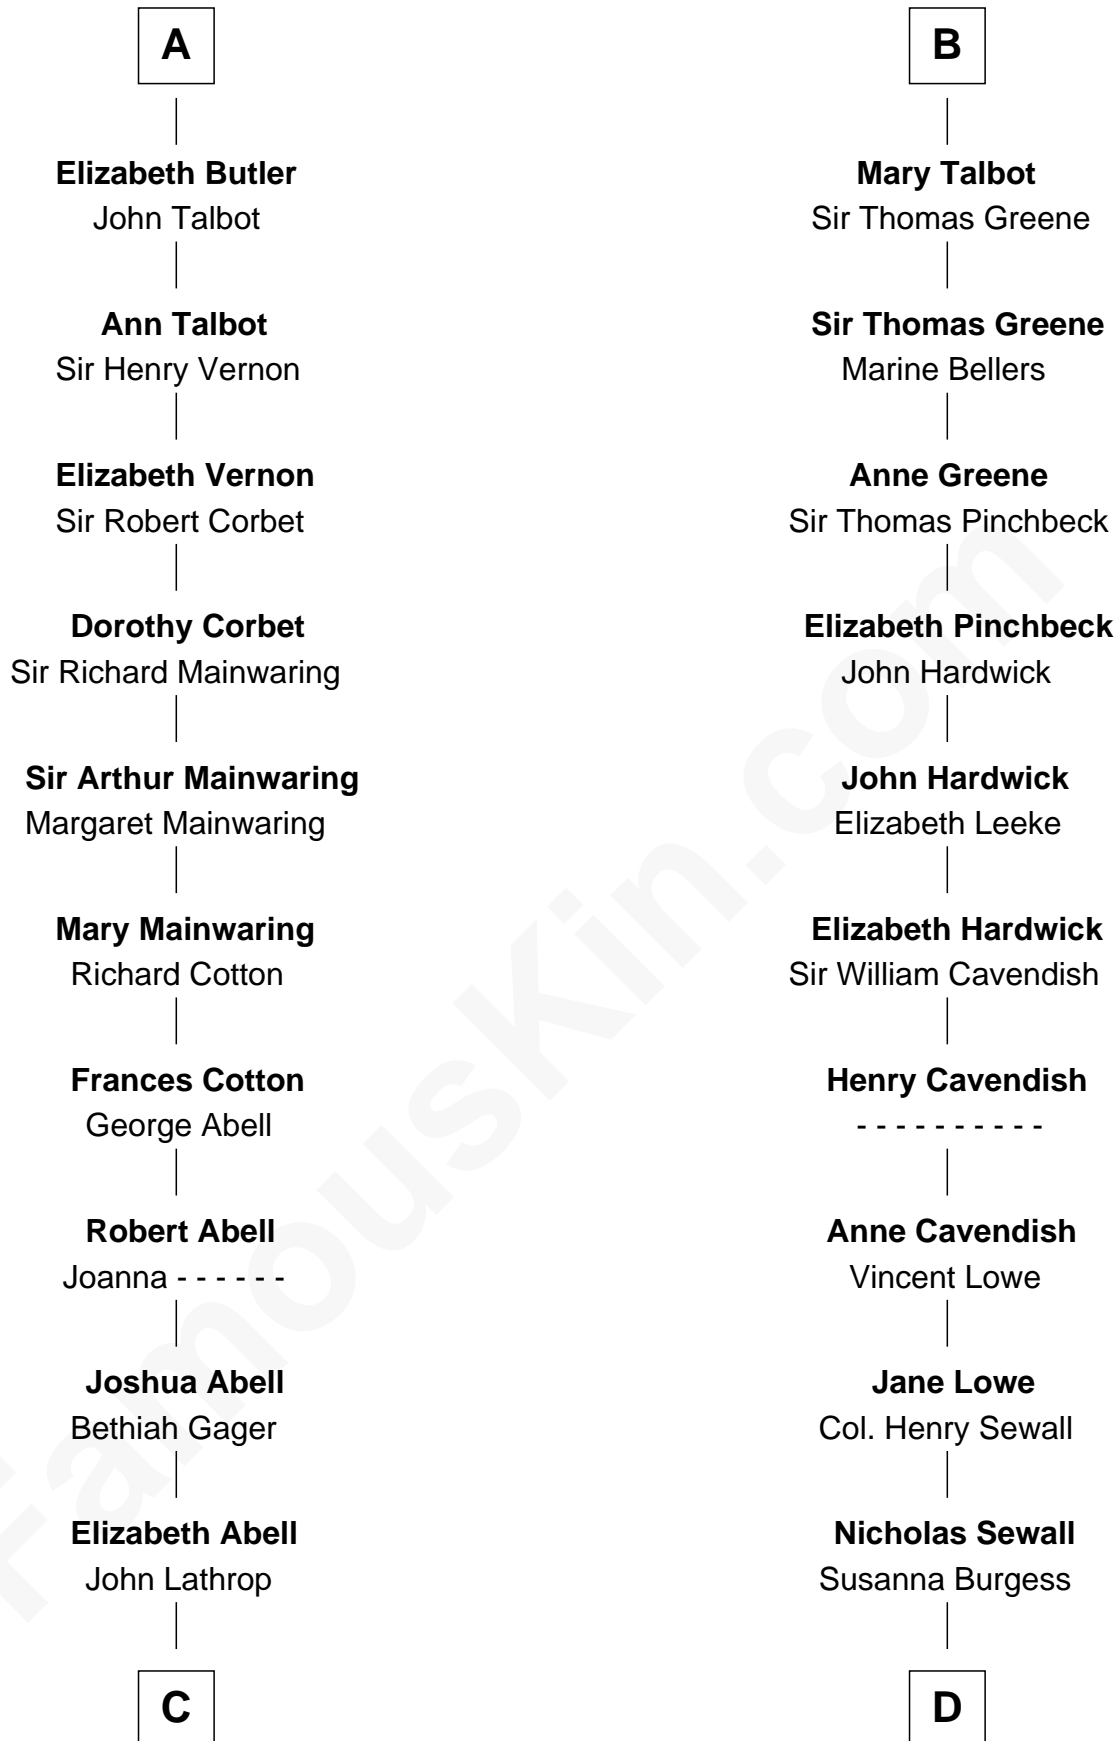

# FamousKin.com Relationship Chart of

**Marjorie Post**

*Founder of General Foods*

19th cousin 2 times removed of

**Charles Carroll**

*Signer of the Declaration of Independence*

**C**

**Azel Lathrop**  
Elizabeth Hyde

**Erastus Lathrop**  
Sarah Bailey

**Caroline Cushman Lathrop**  
Charles Rollin Post

**Charles William Post**  
Elle Letitia Merriweather

**Marjorie Post**  
*Founder of General Foods*

**D**

**Jane Sewall**  
Clement Brooke