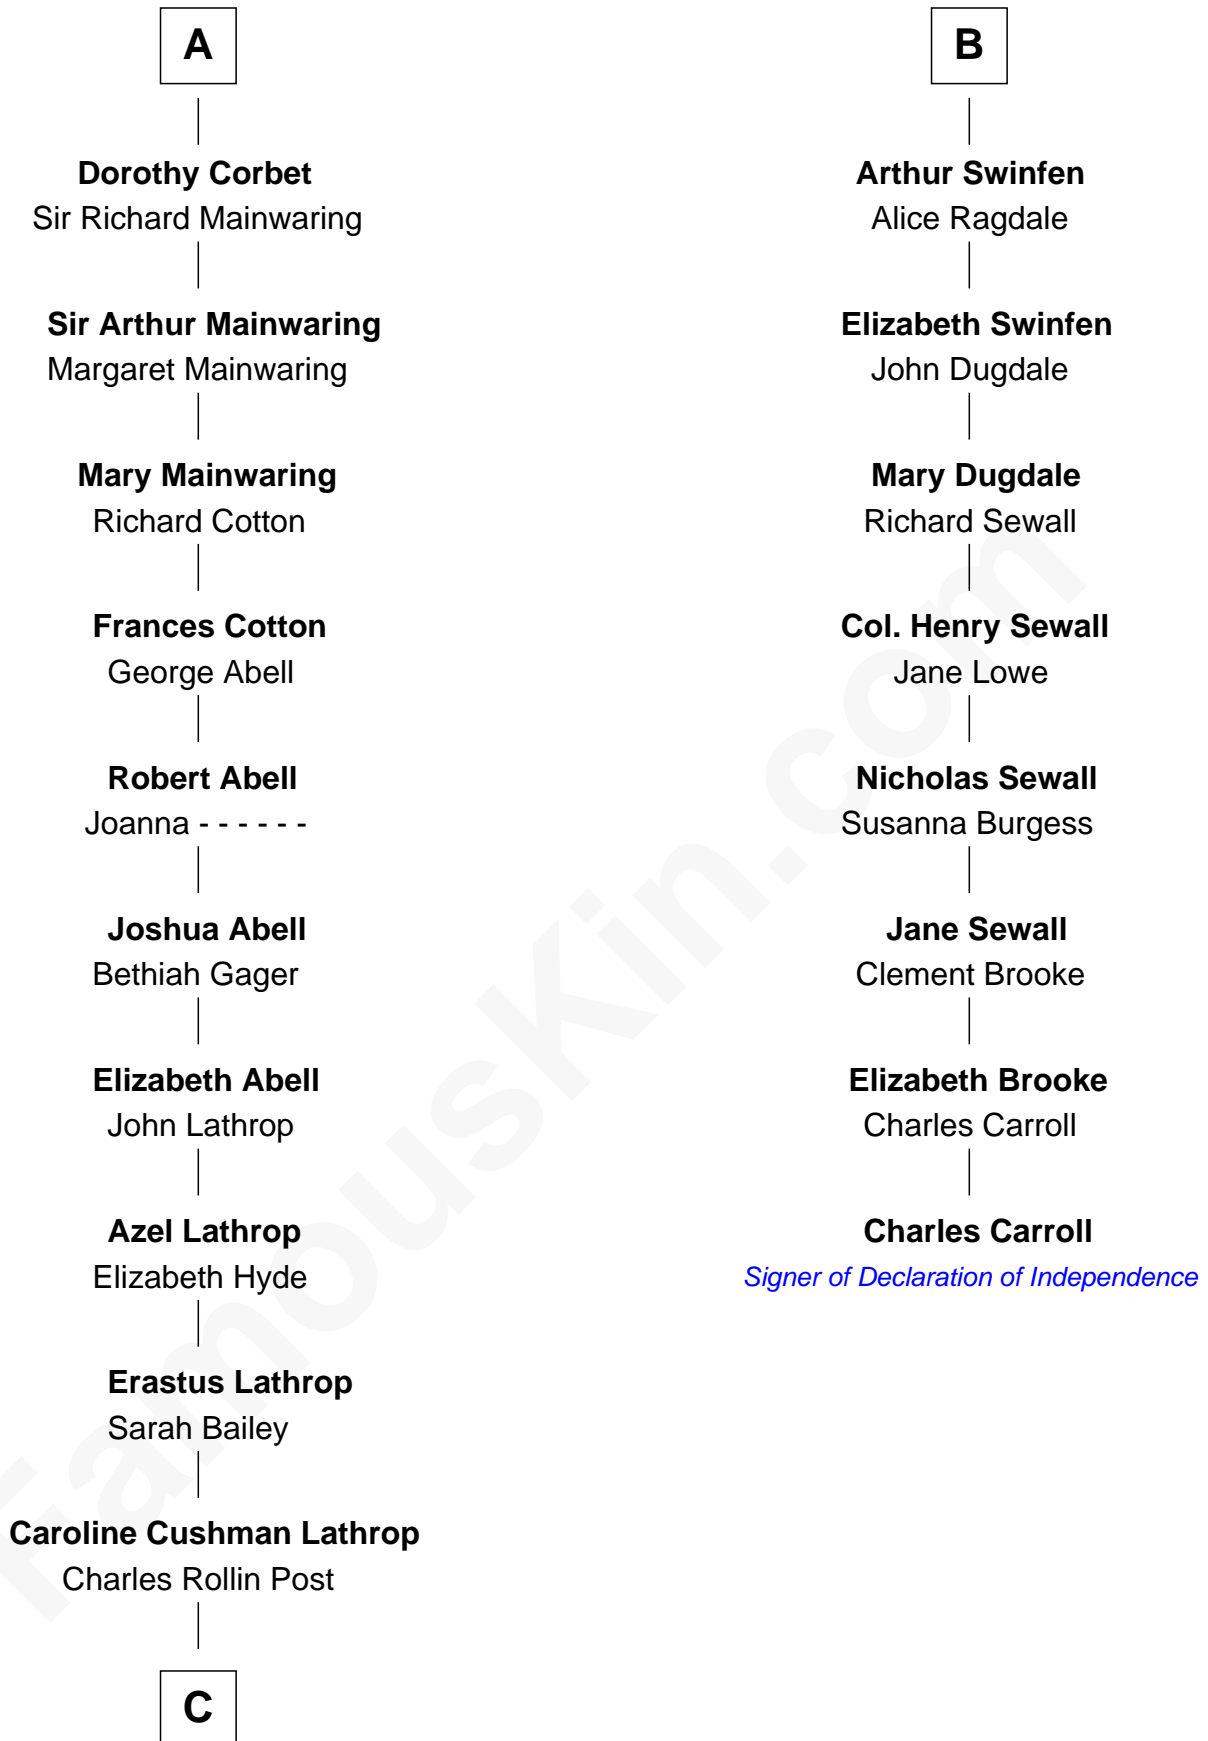

FamousKin.com Relationship Chart of

Marjorie Post

Founder of General Foods

14th cousin 4 times removed of

Charles Carroll

Signer of the Declaration of Independence

C

Charles William Post
Elle Letitia Merriweather