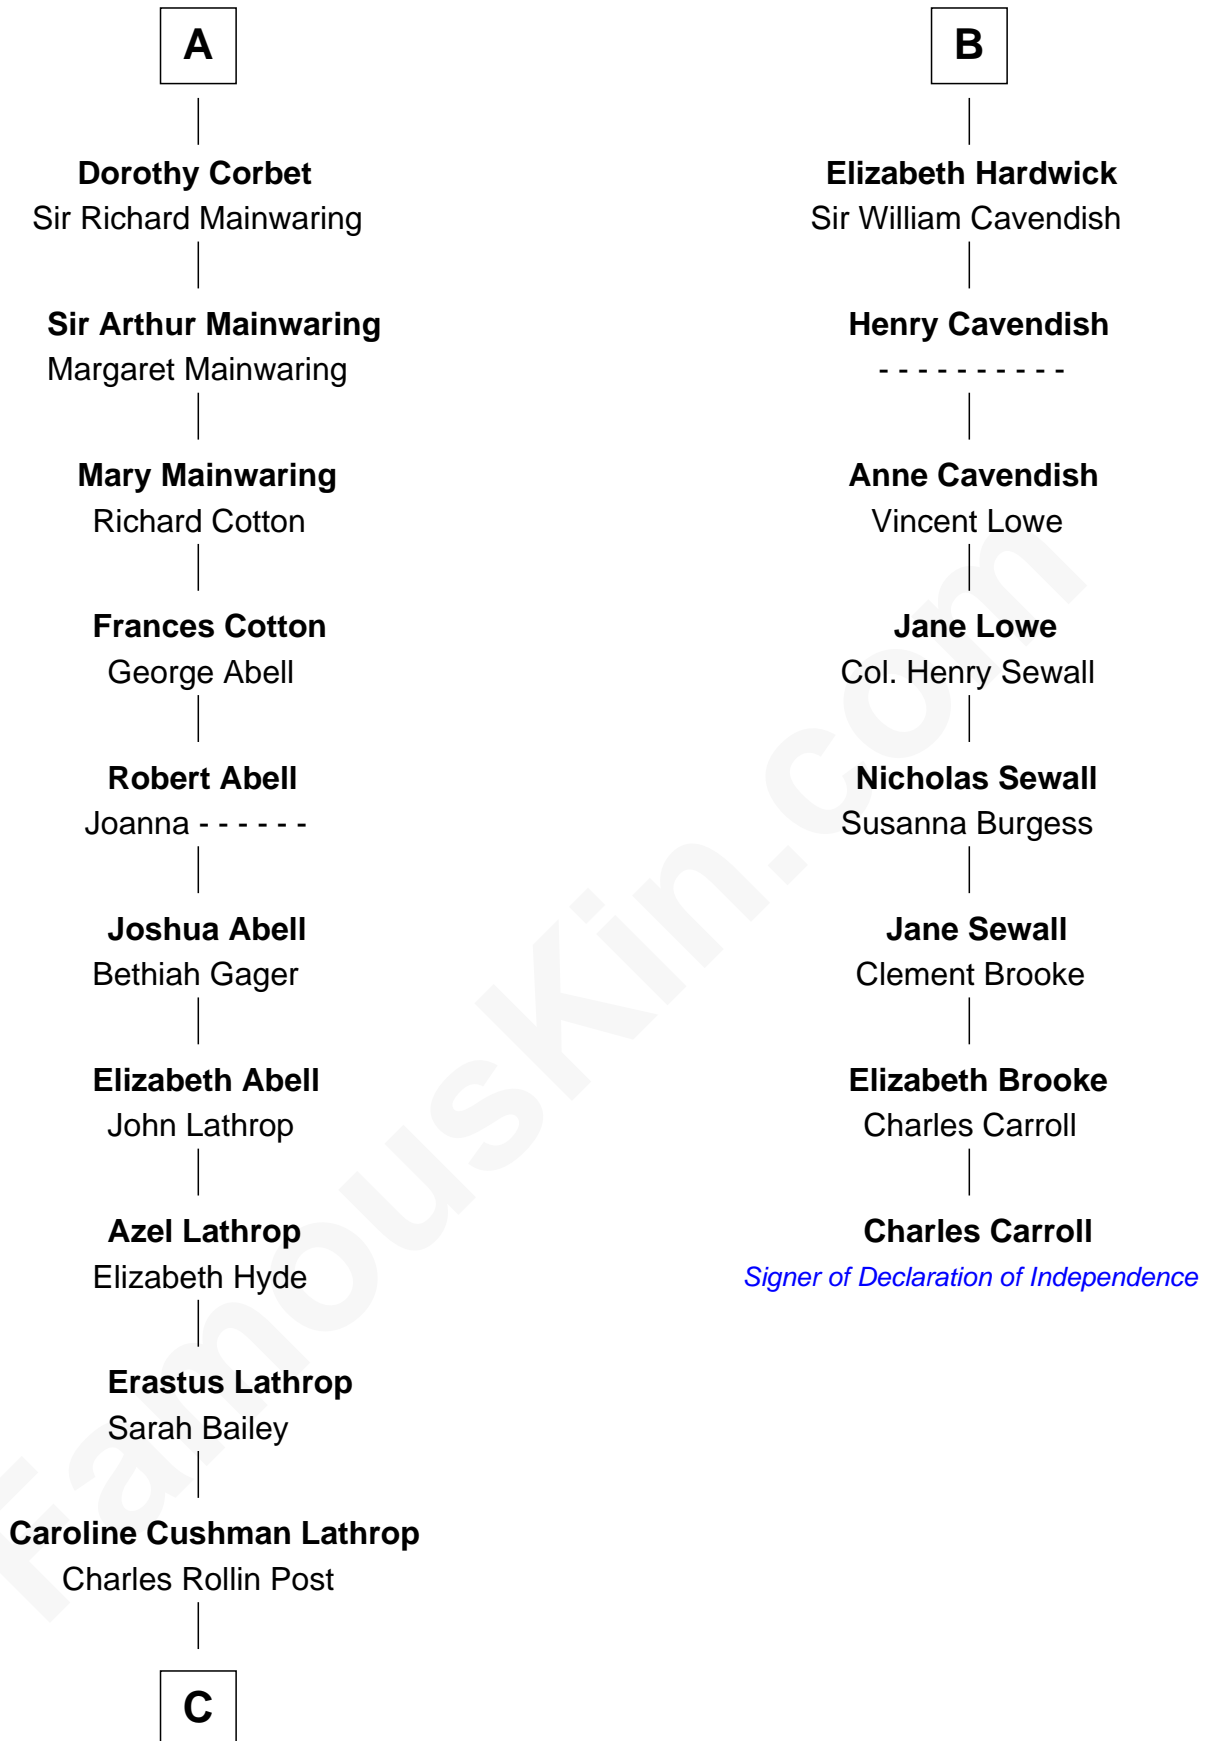

FamousKin.com Relationship Chart of

Marjorie Post

Founder of General Foods

14th cousin 4 times removed of

Charles Carroll

Signer of the Declaration of Independence

Edmund Fitzalan

Alice de Warenne

C

Charles William Post
Elle Letitia Merriweather

Marjorie Post
Founder of General Foods

FamousKin.com