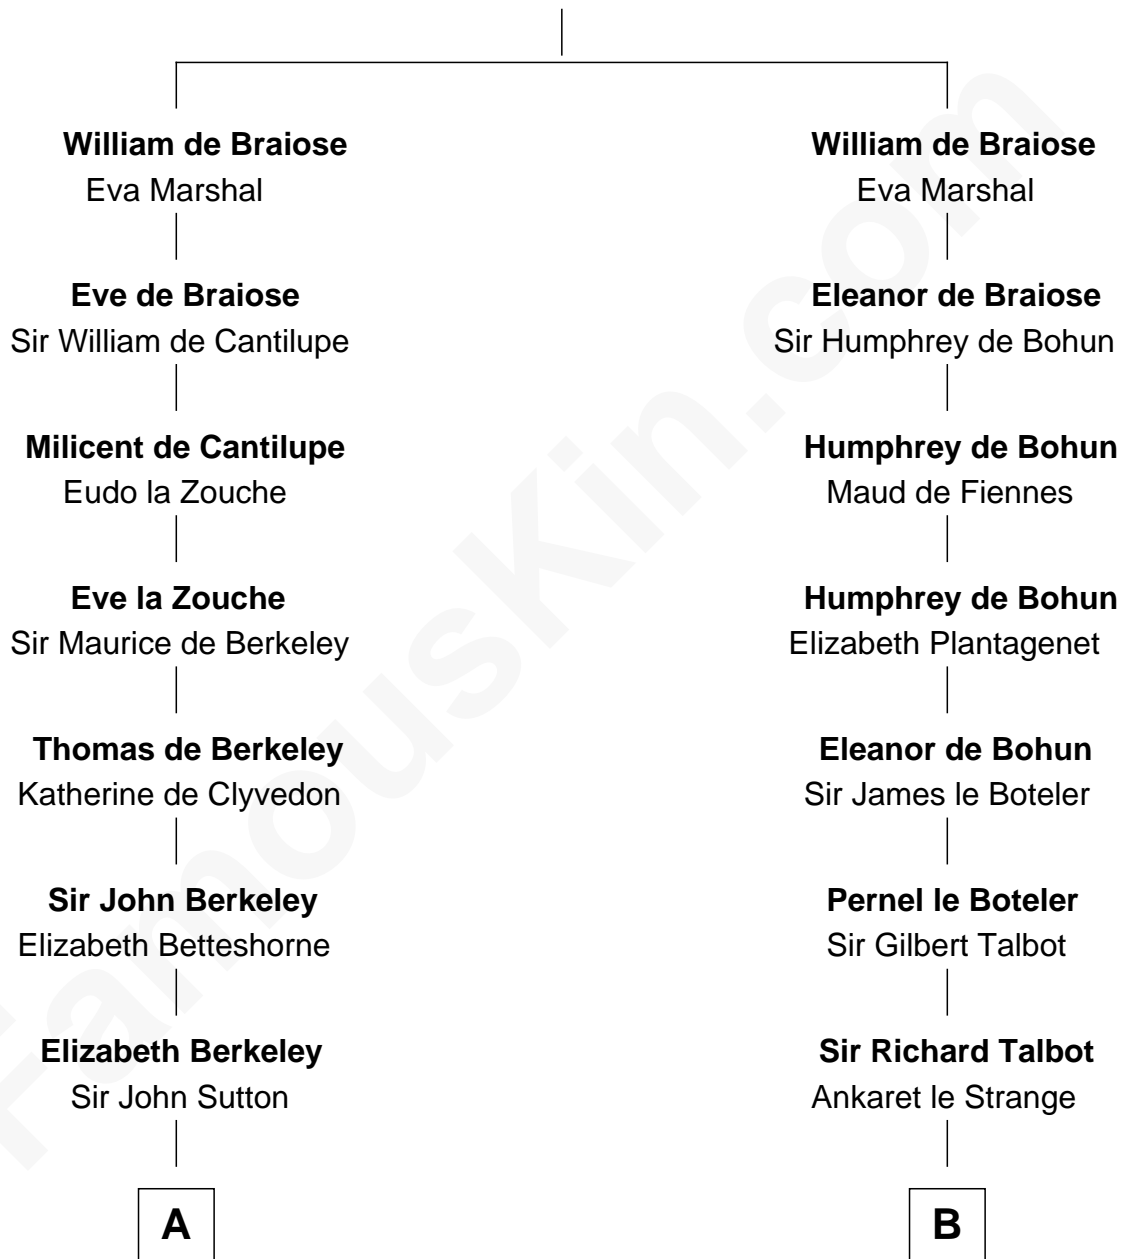

# FamousKin.com Relationship Chart of

**Marjorie Post**

*Founder of General Foods*

19th cousin of

**Charles Carroll**

*Signer of the Declaration of Independence*

**Reginald de Braiose**

**C**

**Caroline Cushman Lathrop**

Charles Rollin Post

**Charles William Post**

Elle Letitia Merriweather

**Marjorie Post**

*Founder of General Foods*

**D**

**Jane Sewall**