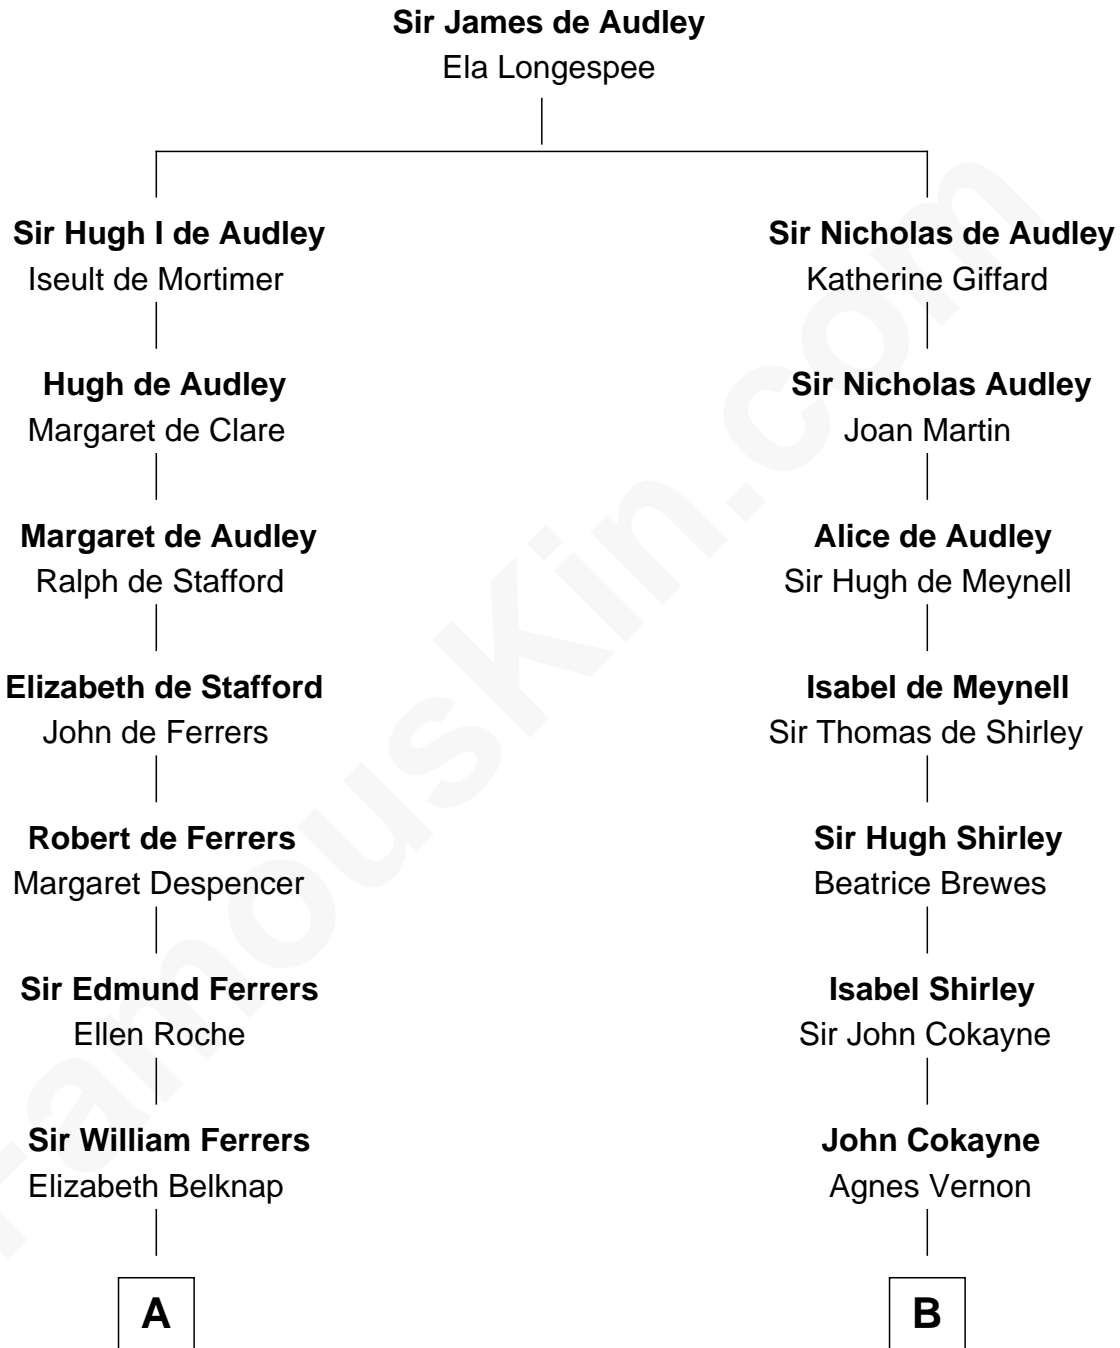

FamousKin.com Relationship Chart of

Marjorie Post

Founder of General Foods

17th cousin 4 times removed of

Charles Carroll

Signer of the Declaration of Independence

C

—
Azel Lathrop
Elizabeth Hyde

—
Erastus Lathrop
Sarah Bailey

—
Caroline Cushman Lathrop
Charles Rollin Post

—
Charles William Post
Elle Letitia Merriweather

—
Marjorie Post
Founder of General Foods

FamousKin.com