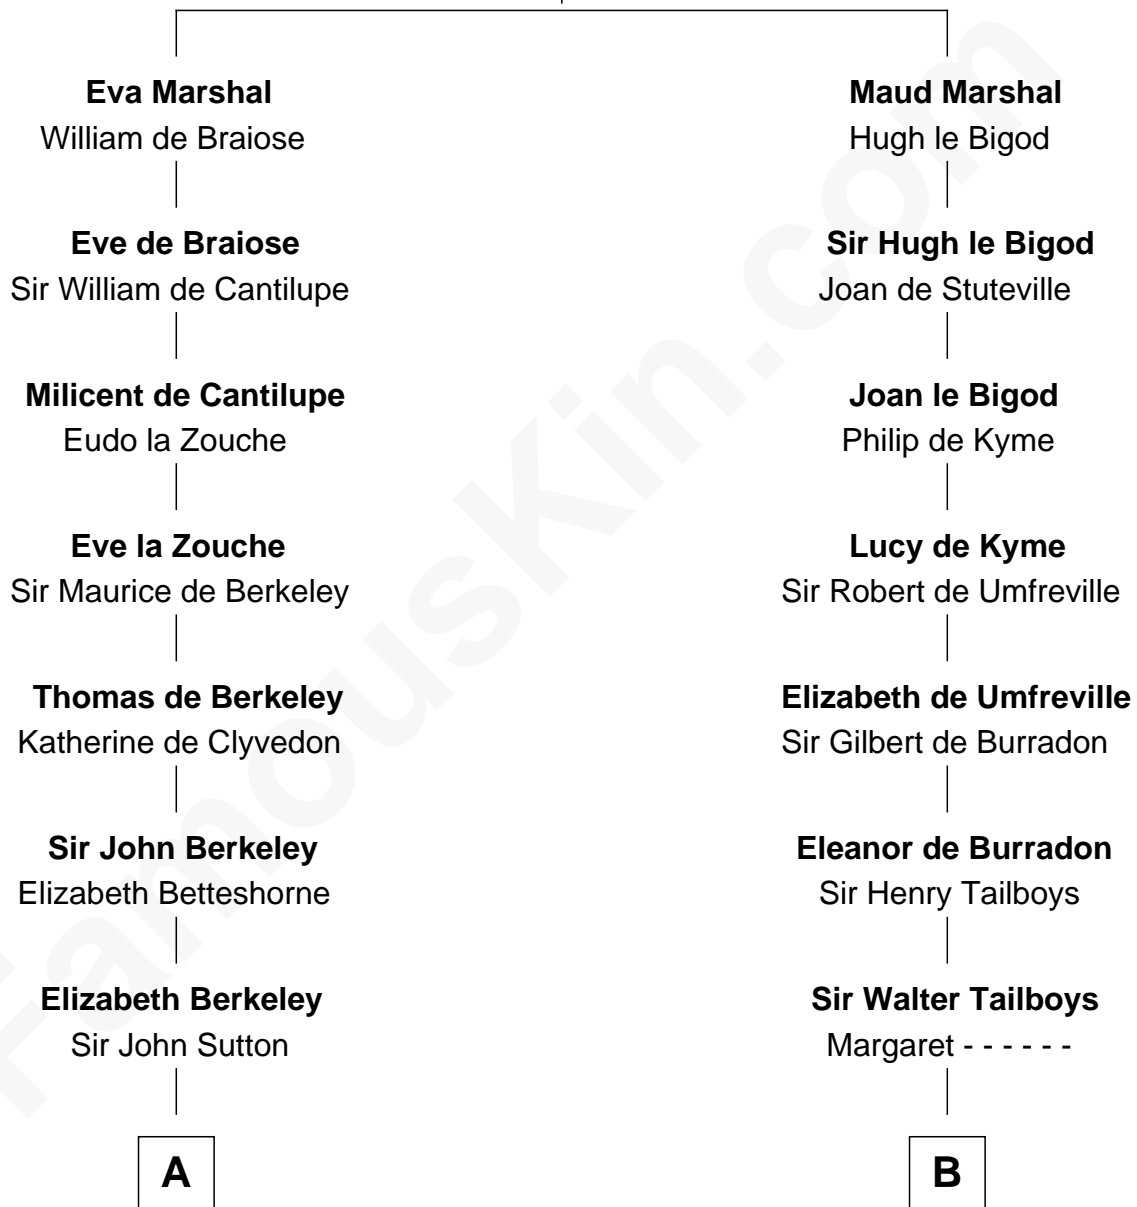

FamousKin.com Relationship Chart of

Marjorie Post

Founder of General Foods

19th cousin of

Charles Carroll

Signer of the Declaration of Independence

Sir William Marshal

Isabel de Clare

C

Caroline Cushman Lathrop

Charles Rollin Post

Charles William Post

Elle Letitia Merriweather

Marjorie Post

Founder of General Foods

D